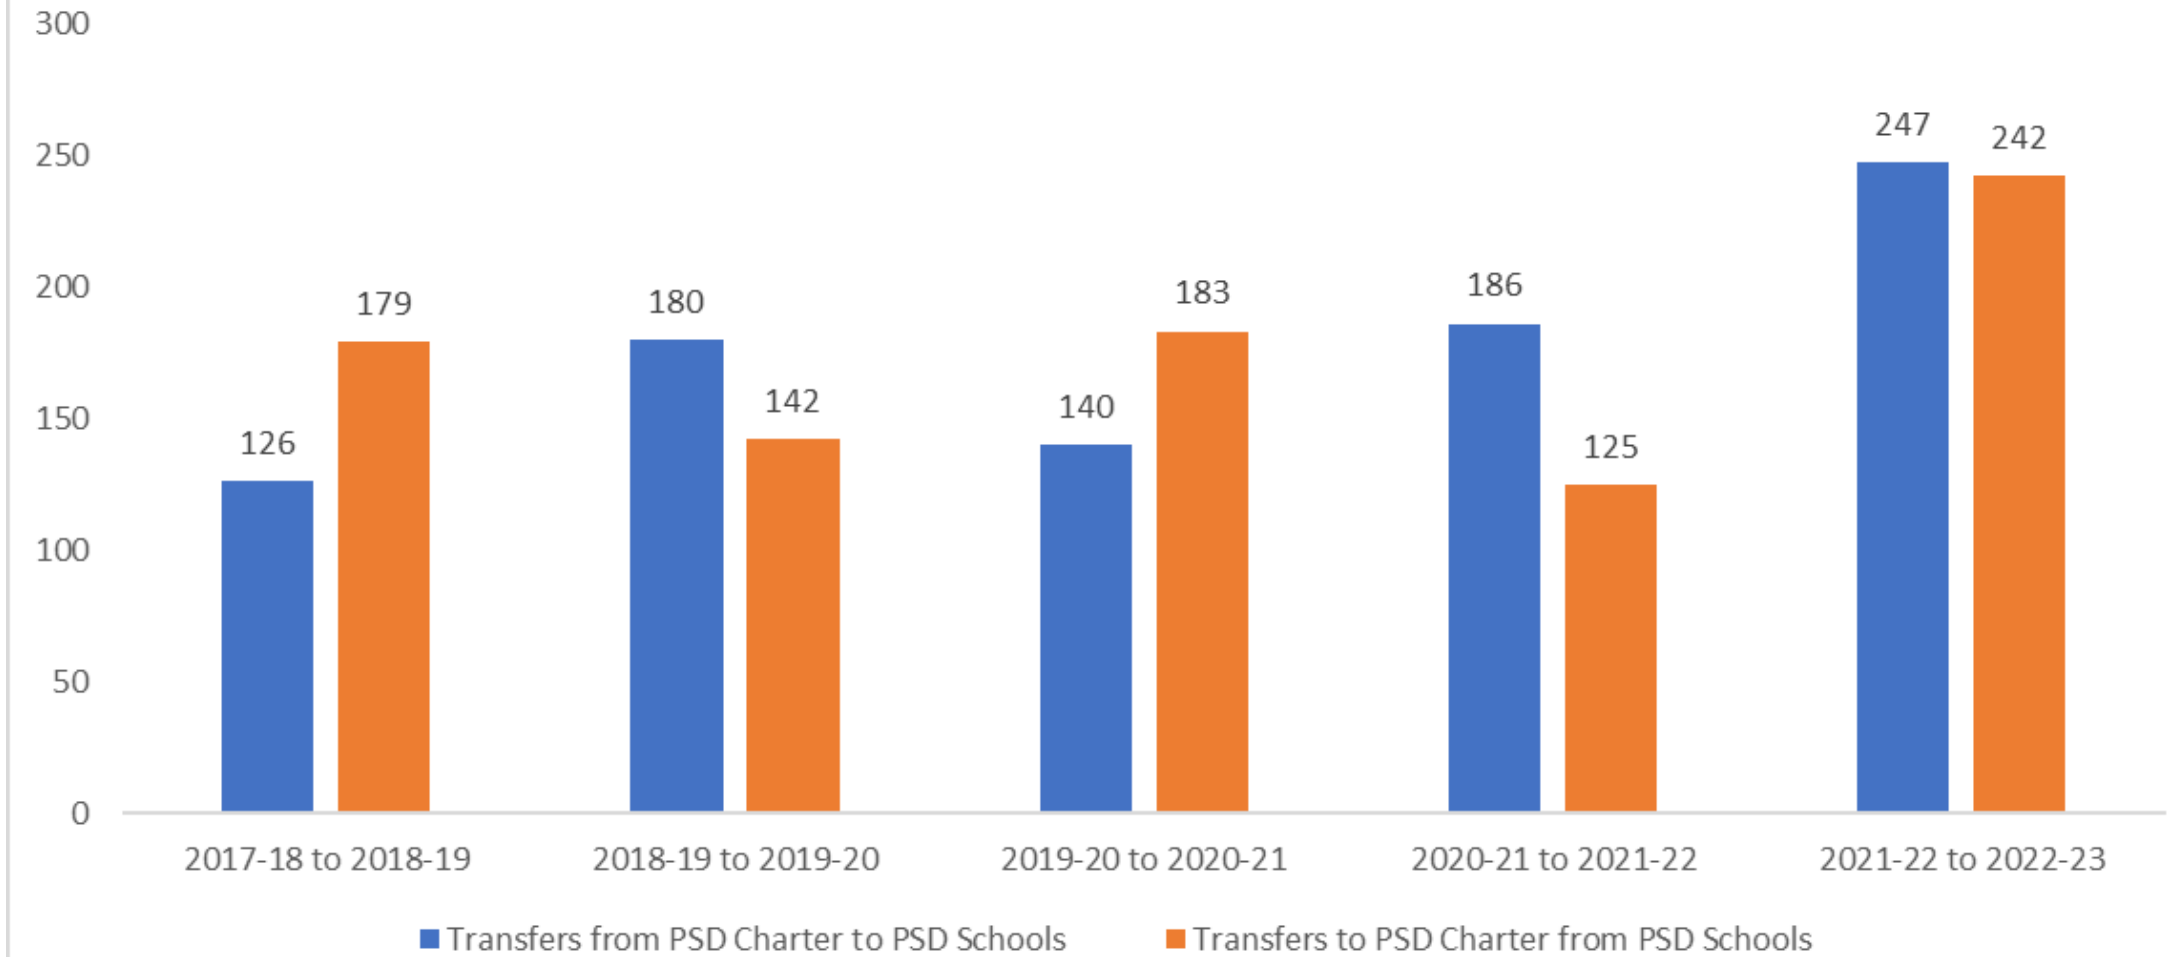

**Charter Enrollment 2016-2017 Through 2022-2023**

2014-present: Liberty Common Charter School, Fort Collins Montessori School, Mountain Sage Community School, Ridgeview Classical Schools  
 2018-present: Compass Community Collaborative School  
 2020: New Montessori Facility  
 2022: New Aristotle (K-5) campus at Liberty

### PSD Student Movement to and from PSD Charter Schools