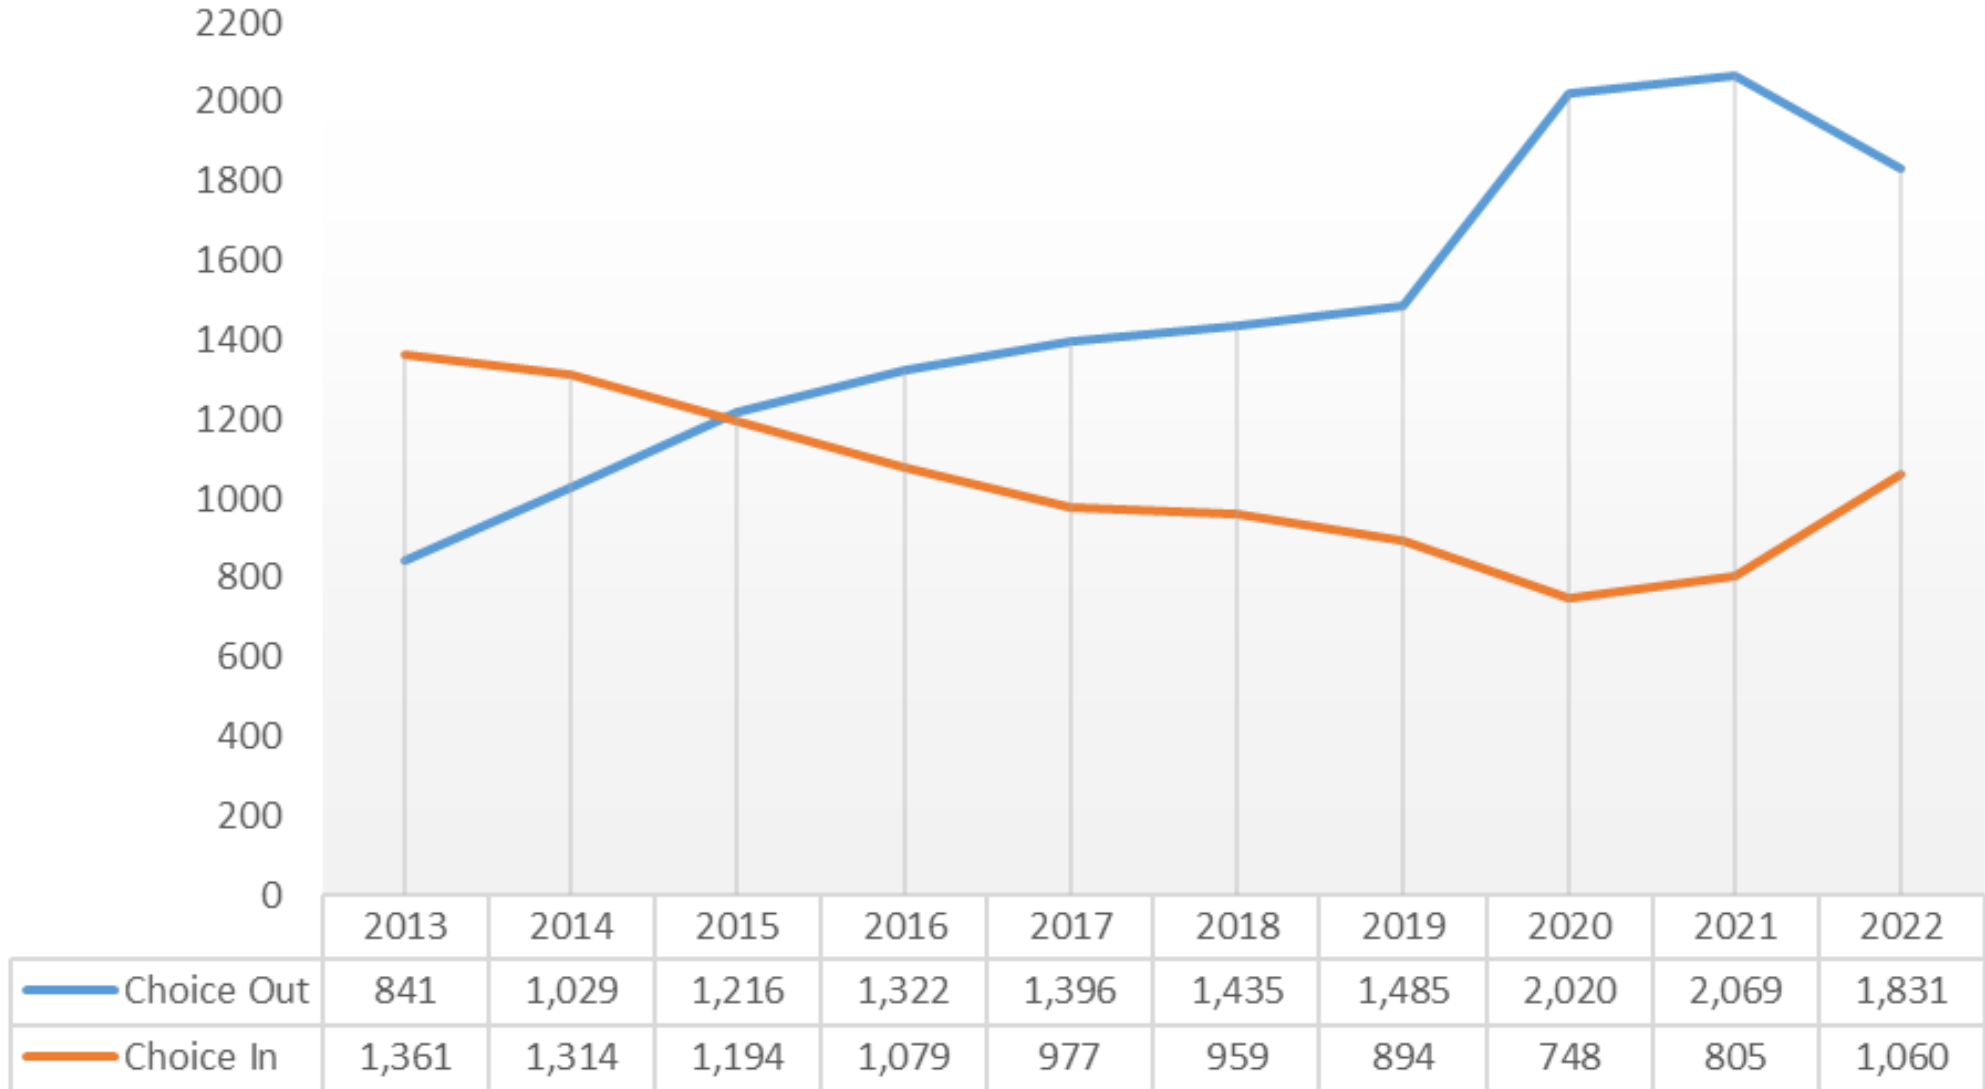

Choice In and Out of PSD