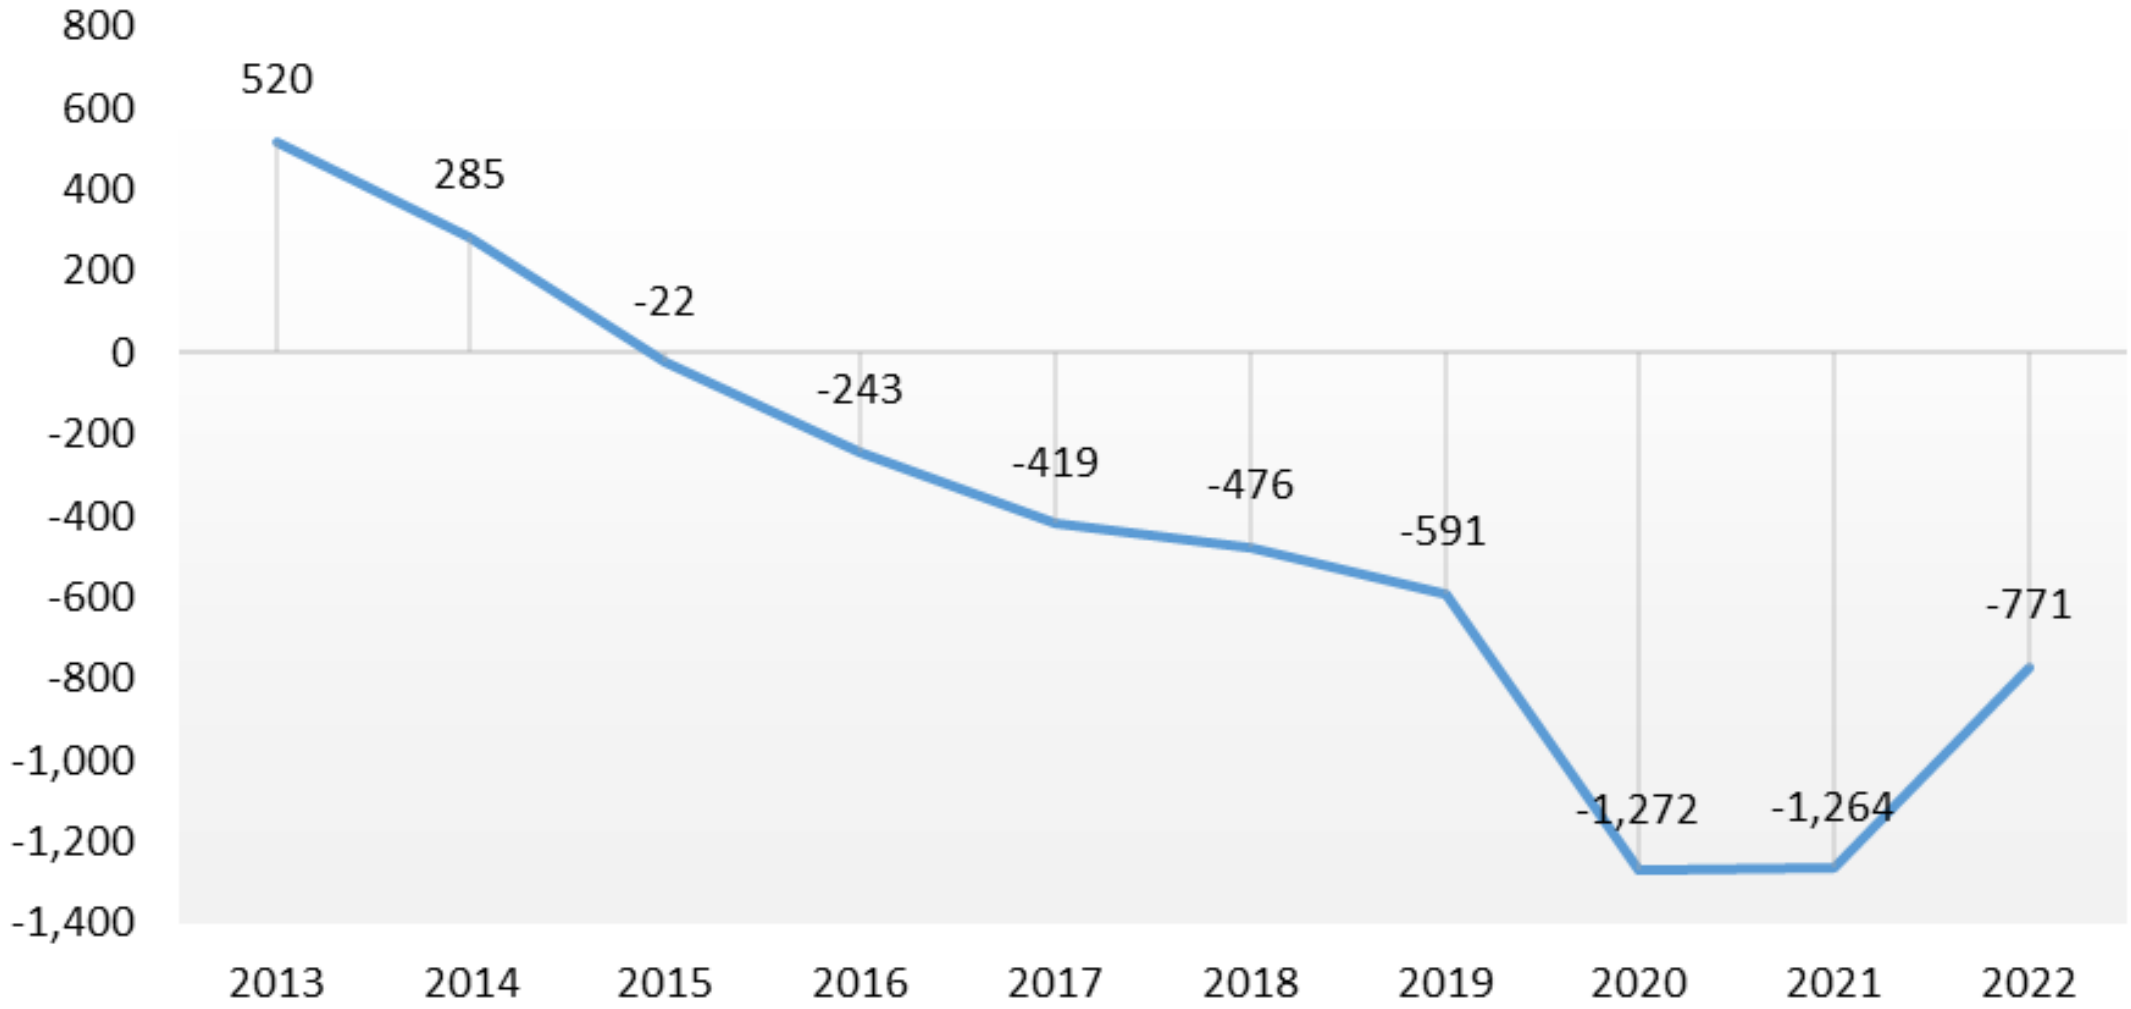

Net Impact of Choice In and Out of PSD

Top 5 Choice-In Districts (K-12) Over 5 years

District Name of Parents' Residence	2018 Total	2019 Total	2020 Total	2021 Total	2022 Total
<i>Thompson R2-J</i>	571	512	441	475	555
<i>Windsor RE-4</i>	217	183	184	198	275
<i>Foreign Exchange (out of country)</i>	39	39	15	8	64
<i>Ault-Highland RE-9</i>	53	61	50	57	63
<i>Johnstown-Milliken RE-5J</i>	19	22	16	23	29
<i>Mapleton 1</i>	1	0	0	0	29

6 schools included above since the last two districts both had same number choiced-in for October Count 2022

Top 5 Choice-Out Districts (K-12) Over 5 years

Attending District Name	2018 Total	2019 Total	2020 Total	2021 Total	2022 Total
<i>Charter School Institute</i>	957	972	1,309	1,481	1,300
<i>Windsor RE-4</i>	99	103	124	112	111
<i>Byers 32J**</i>	46	39	131	139	101
<i>Education ReEnvisioned BOCES*</i>	54	62	136	65	85
<i>District 49</i>	21	20	29	33	68

*Formerly Colorado Digital BOCES

**Online Schools