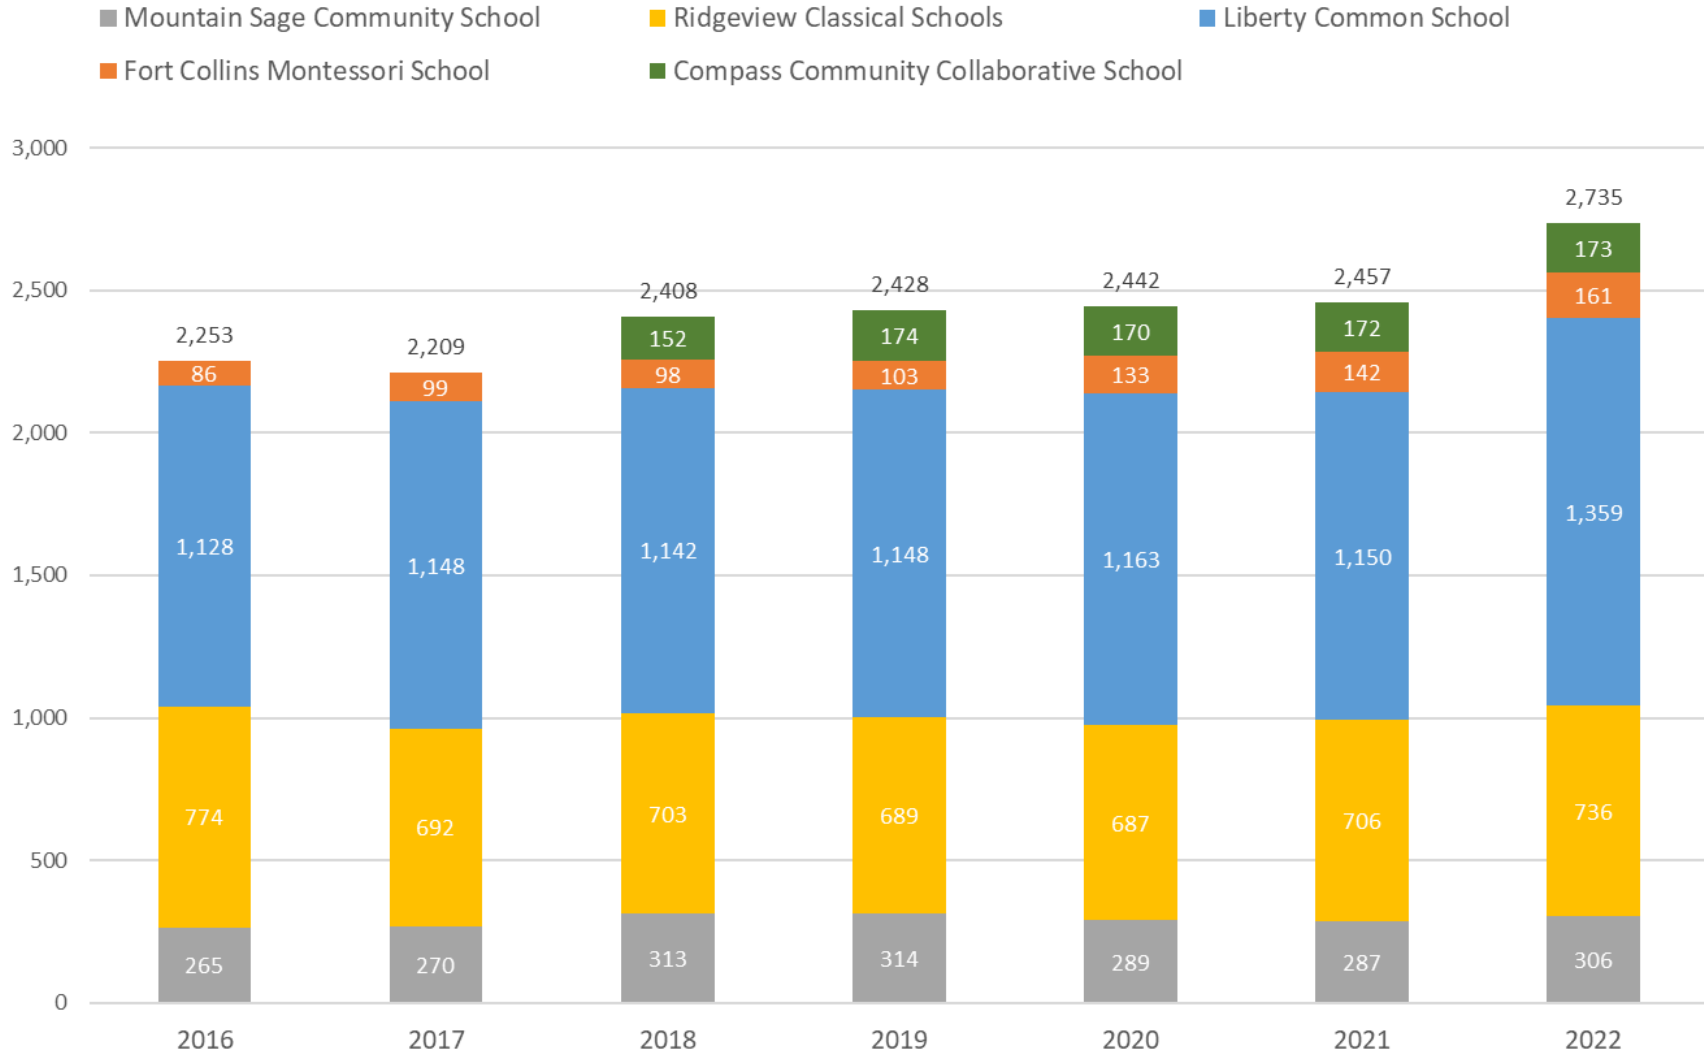

Charter Enrollment 2016-2017 Through 2022-2023

2014-present: Liberty Common Charter School, Fort Collins Montessori School, Mountain Sage Community School, Ridgeview Classical Schools
2018-present: Compass Community Collaborative School
2020: New Montessori Facility
2022: New Aristotle (K-5) campus at Liberty