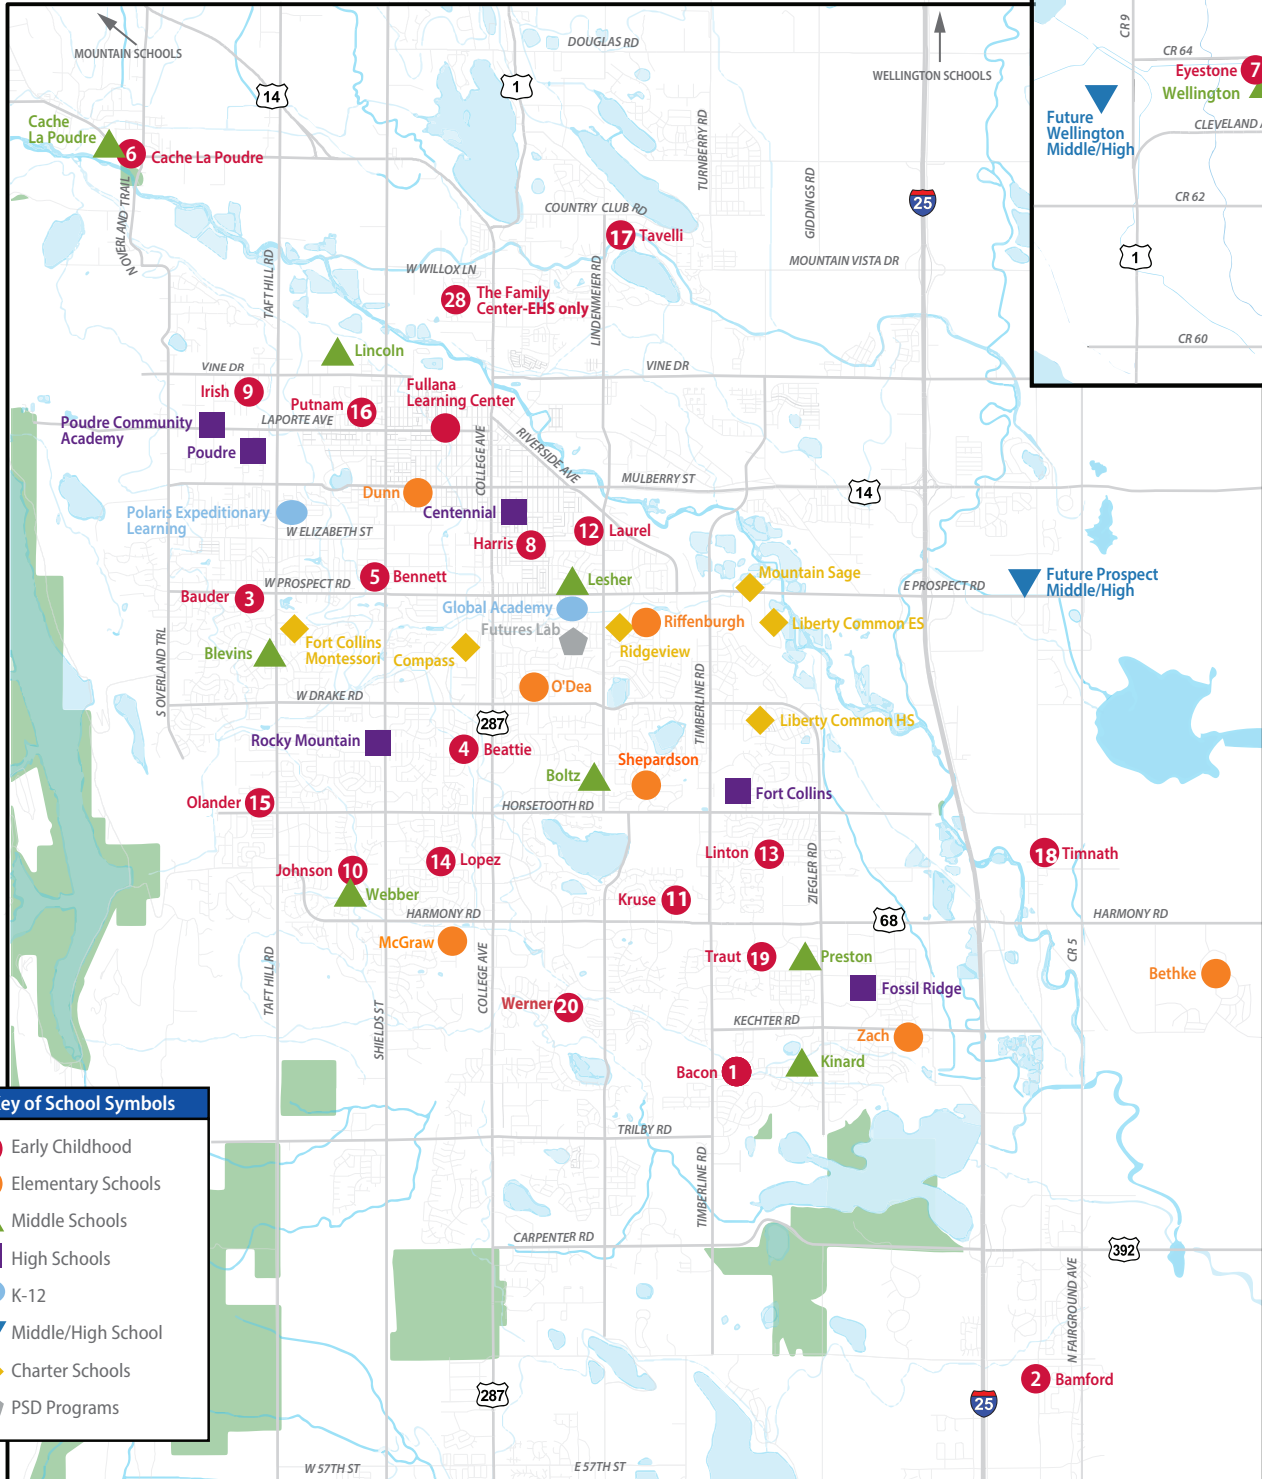

Early Childhood Education Sites

Key of School Symbols

- Early Childhood
- Elementary Schools
- ▲ Middle Schools
- High Schools
- K-12
- ▼ Middle/High School
- ◆ Charter Schools
- PSD Programs

Elementary Schools with Early Childhood Sites * Full-day option available at these sites

- | | | |
|--------------------|-------------|------------|
| 1 Bacon | 9 Irish* | 16 Putnam* |
| 2 Bamford* | 10 Johnson* | 17 Tavelli |
| 3 Bauder | 11 Kruse | 18 Timnath |
| 4 Beattie* | 12 Laurel | 19 Traut |
| 5 Bennett* | 13 Linton* | 20 Werner* |
| 6 Cache La Poudre* | 14 Lopez* | |
| 7 Eyestone* | 15 Olander* | |
| 8 Harris* | | |