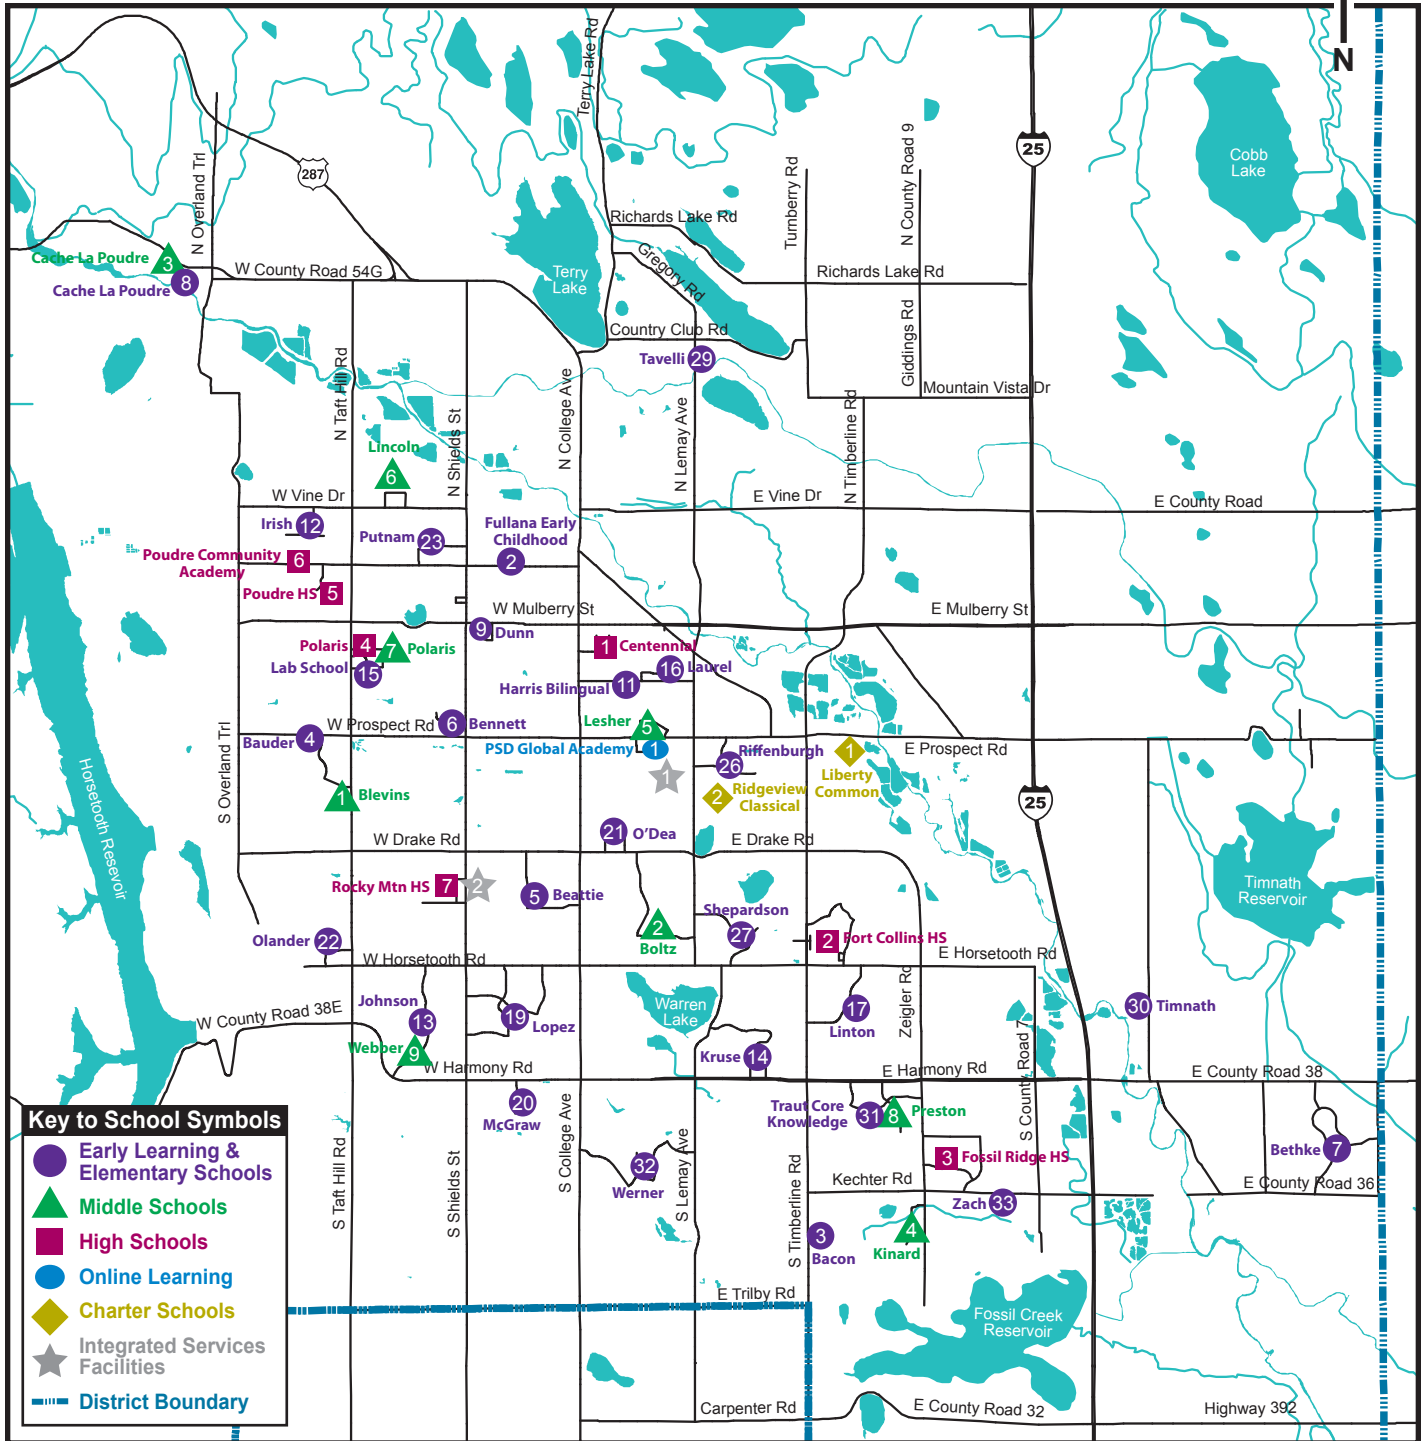

Map of Schools in Poudre School District

Mountain Schools (from Fort Collins)

- 18 Livermore:** Take US-287 N (LaPorte Bypass - Laramie, WY exit); go 16.5 miles to Livermore. Turn left on Red Feather Lakes Road (CR 74E); school site is located on the right.
- 24 Red Feather:** Take US-287 N (LaPorte Bypass - Laramie, WY exit); go 16.5 miles to Livermore. Turn left on Red Feather Lakes Road (CR 74E); continue 24 miles; turn slight right onto Creedmore Lakes Road (CR 73C); go .5 miles to school site.
- 28 Stove Prairie:** Take US-287 N, continue straight to go onto CR-54G/Old US 287. Turn left on Rist Canyon Road (CR-52E); go 13.2 miles to school site.

Wellington Schools

**POUDRE
SCHOOL
DISTRICT**

*Educate...
Every Child. Every Day*

Early Childhood Programs

- 1** Bartley Early Childhood Center..... 490-3204
- 2** Fullana Learning Center..... 490-3160

Elementary Schools

- 3** Bacon..... 488-5300
- 4** Bauder..... 488-4150
- 5** Beattie..... 488-4225
- 6** Bennett IB World School..... 488-4750
- 7** Bethke..... 488-4300
- 8** Cache La Poudre (CLP)..... 488-7600
- 9** Dunn IB World School..... 488-4825
- 10** Eyestone..... 488-8600
- 11** Harris Bilingual..... 488-5200
- 12** Irish..... 488-6900
- 13** Johnson..... 488-5000
- 14** Kruse..... 488-5625
- 15** Lab School for Creative Learning..... 488-8260
- 16** Laurel School of Arts & Technology.... 488-5925
- 17** Linton..... 488-5850
- 18** Livermore..... 488-6520
- 19** Lopez..... 488-8800
- 20** McGraw IB World School..... 488-8335
- 21** O'Dea Core Knowledge..... 488-4450
- 22** Olander School for
Project-Based Learning..... 488-8410
- 23** Putnam School of Science..... 488-7700
- 24** Red Feather..... 488-6550
- 25** Rice..... 488-8700
- 26** Riffenburgh..... 488-7935
- 27** Shepardson..... 488-4525
- 28** Stove Prairie..... 488-6575
- 29** Tavelli..... 488-6725