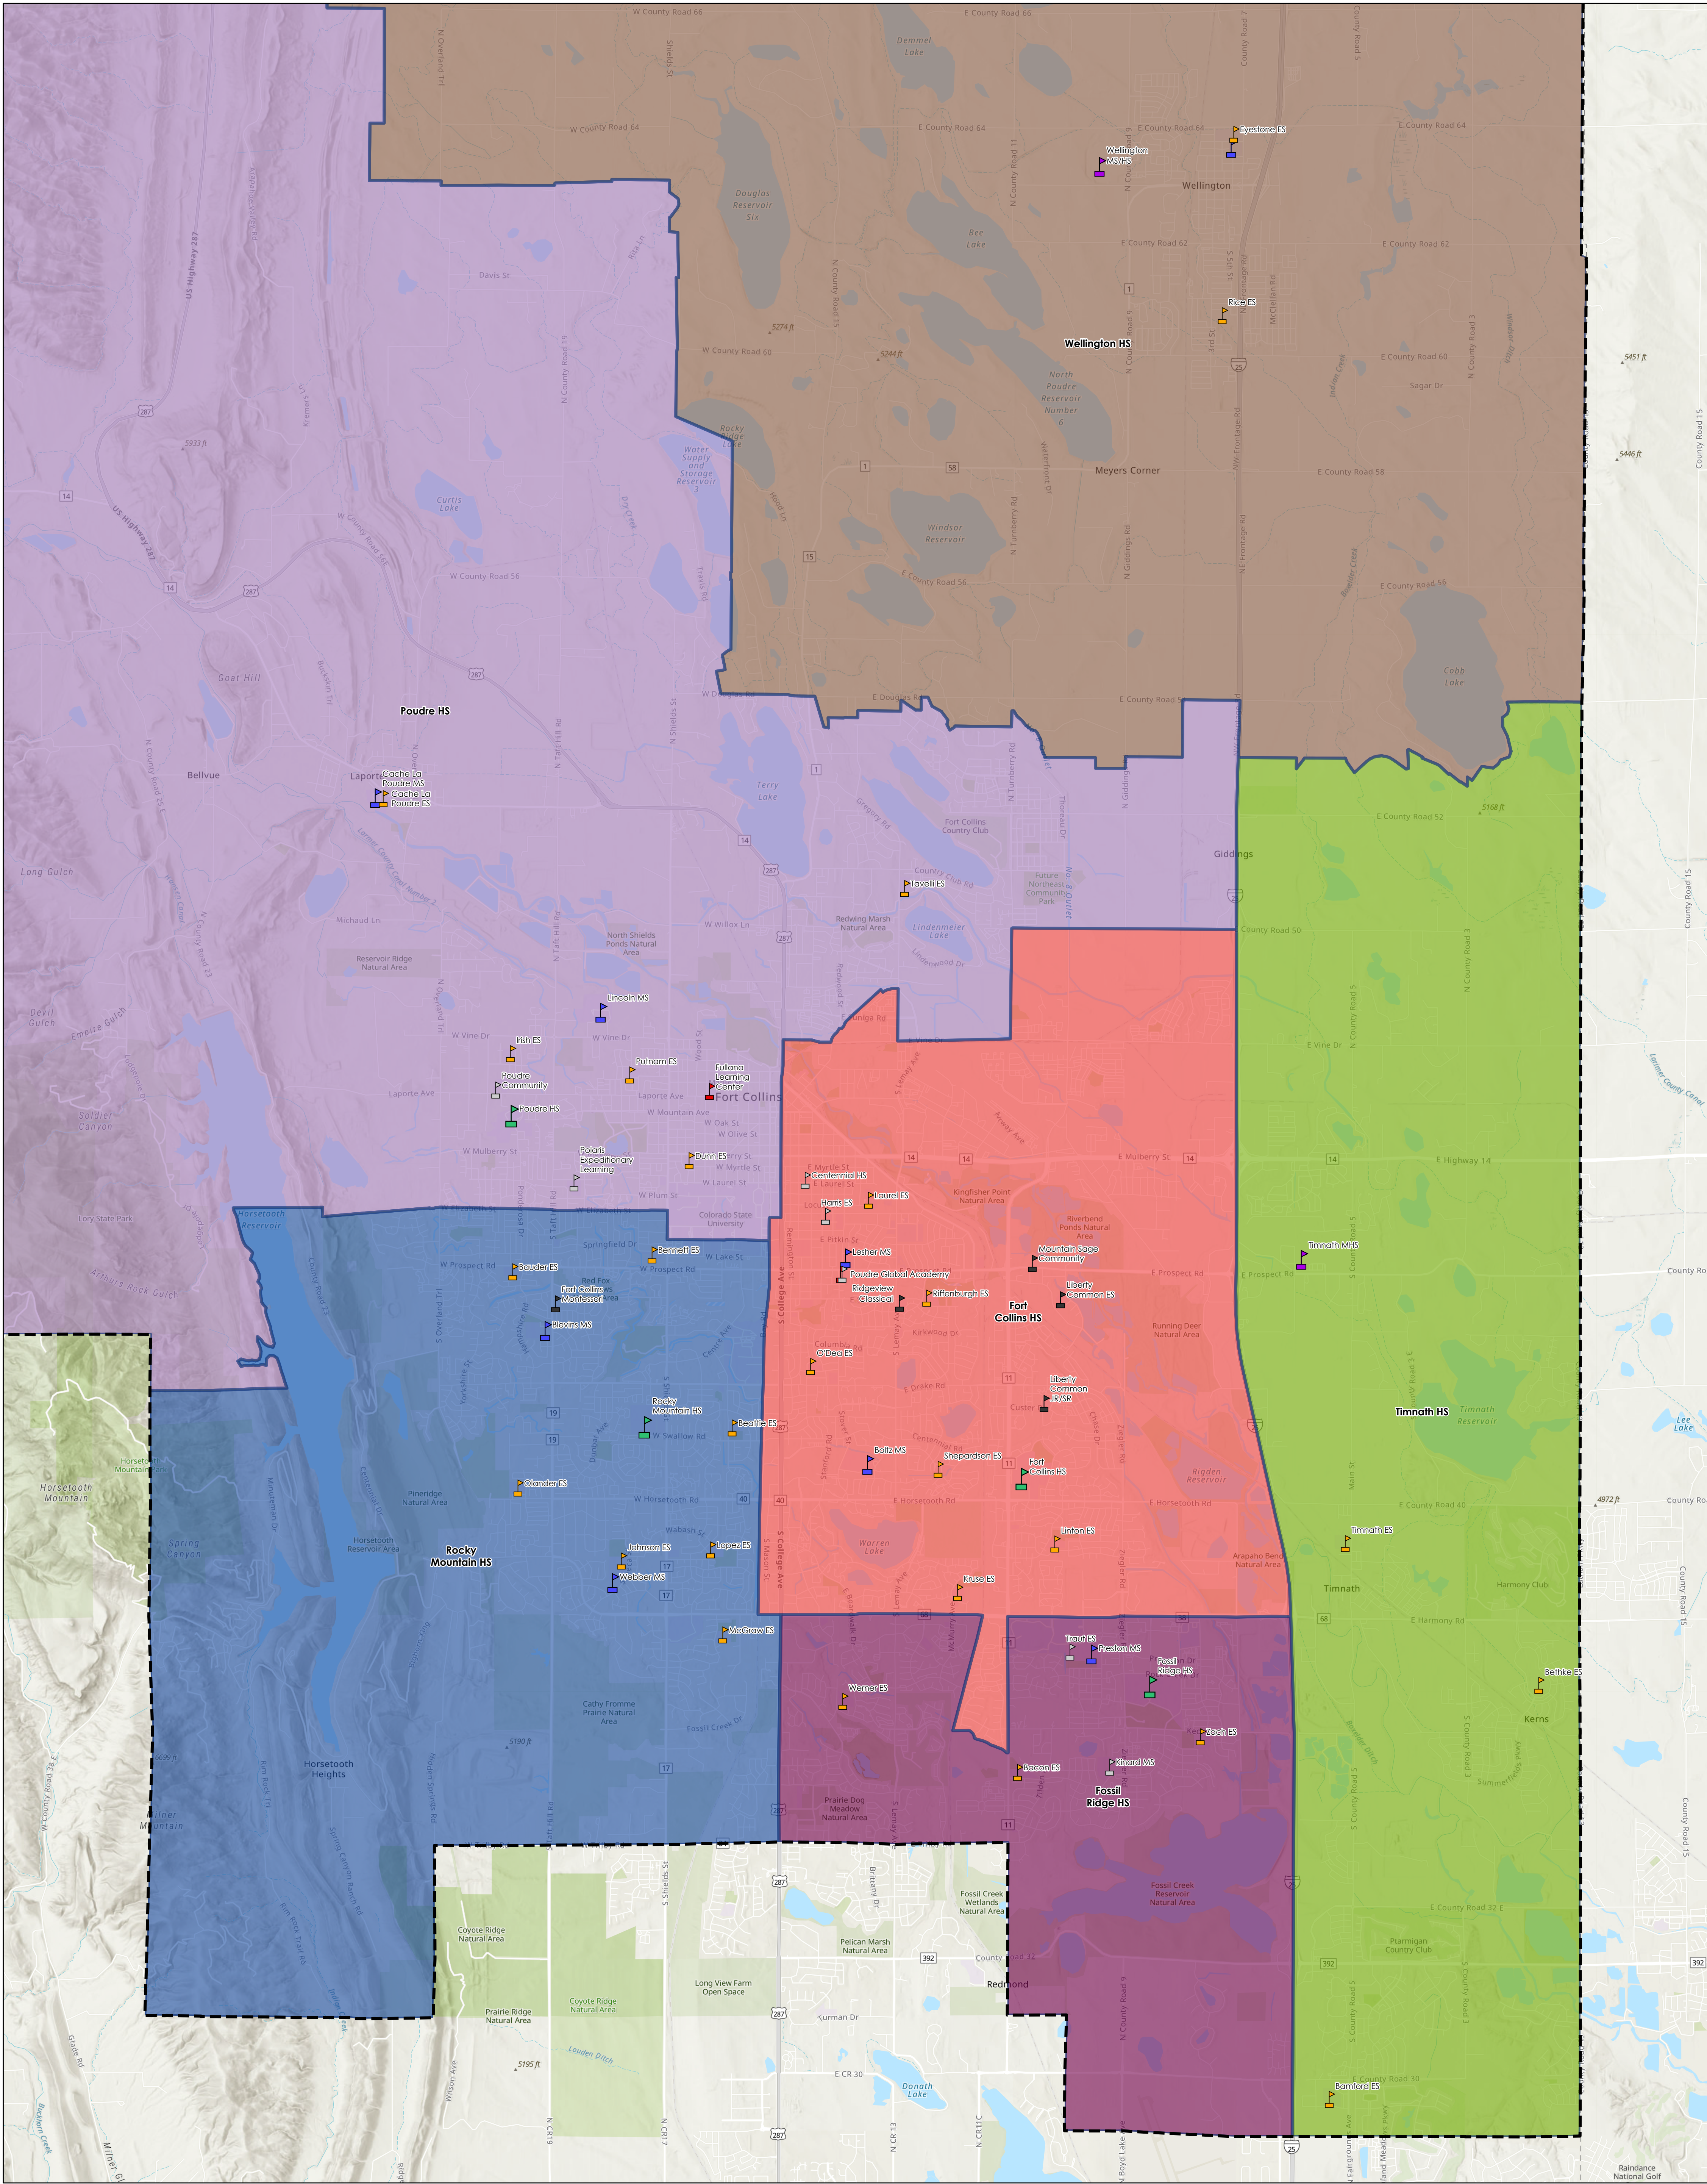

PSD High Boundaries

- District Boundary
- Current Boundaries
- PreK
- ES
- MS
- MS / HS
- HS
- Option
- Charter
- School_Name_Abbreviated
- Fossil Ridge HS
- Poudre HS
- Rocky Mountain HS
- Timmath HS
- Wellington HS
- Fort Collins HS