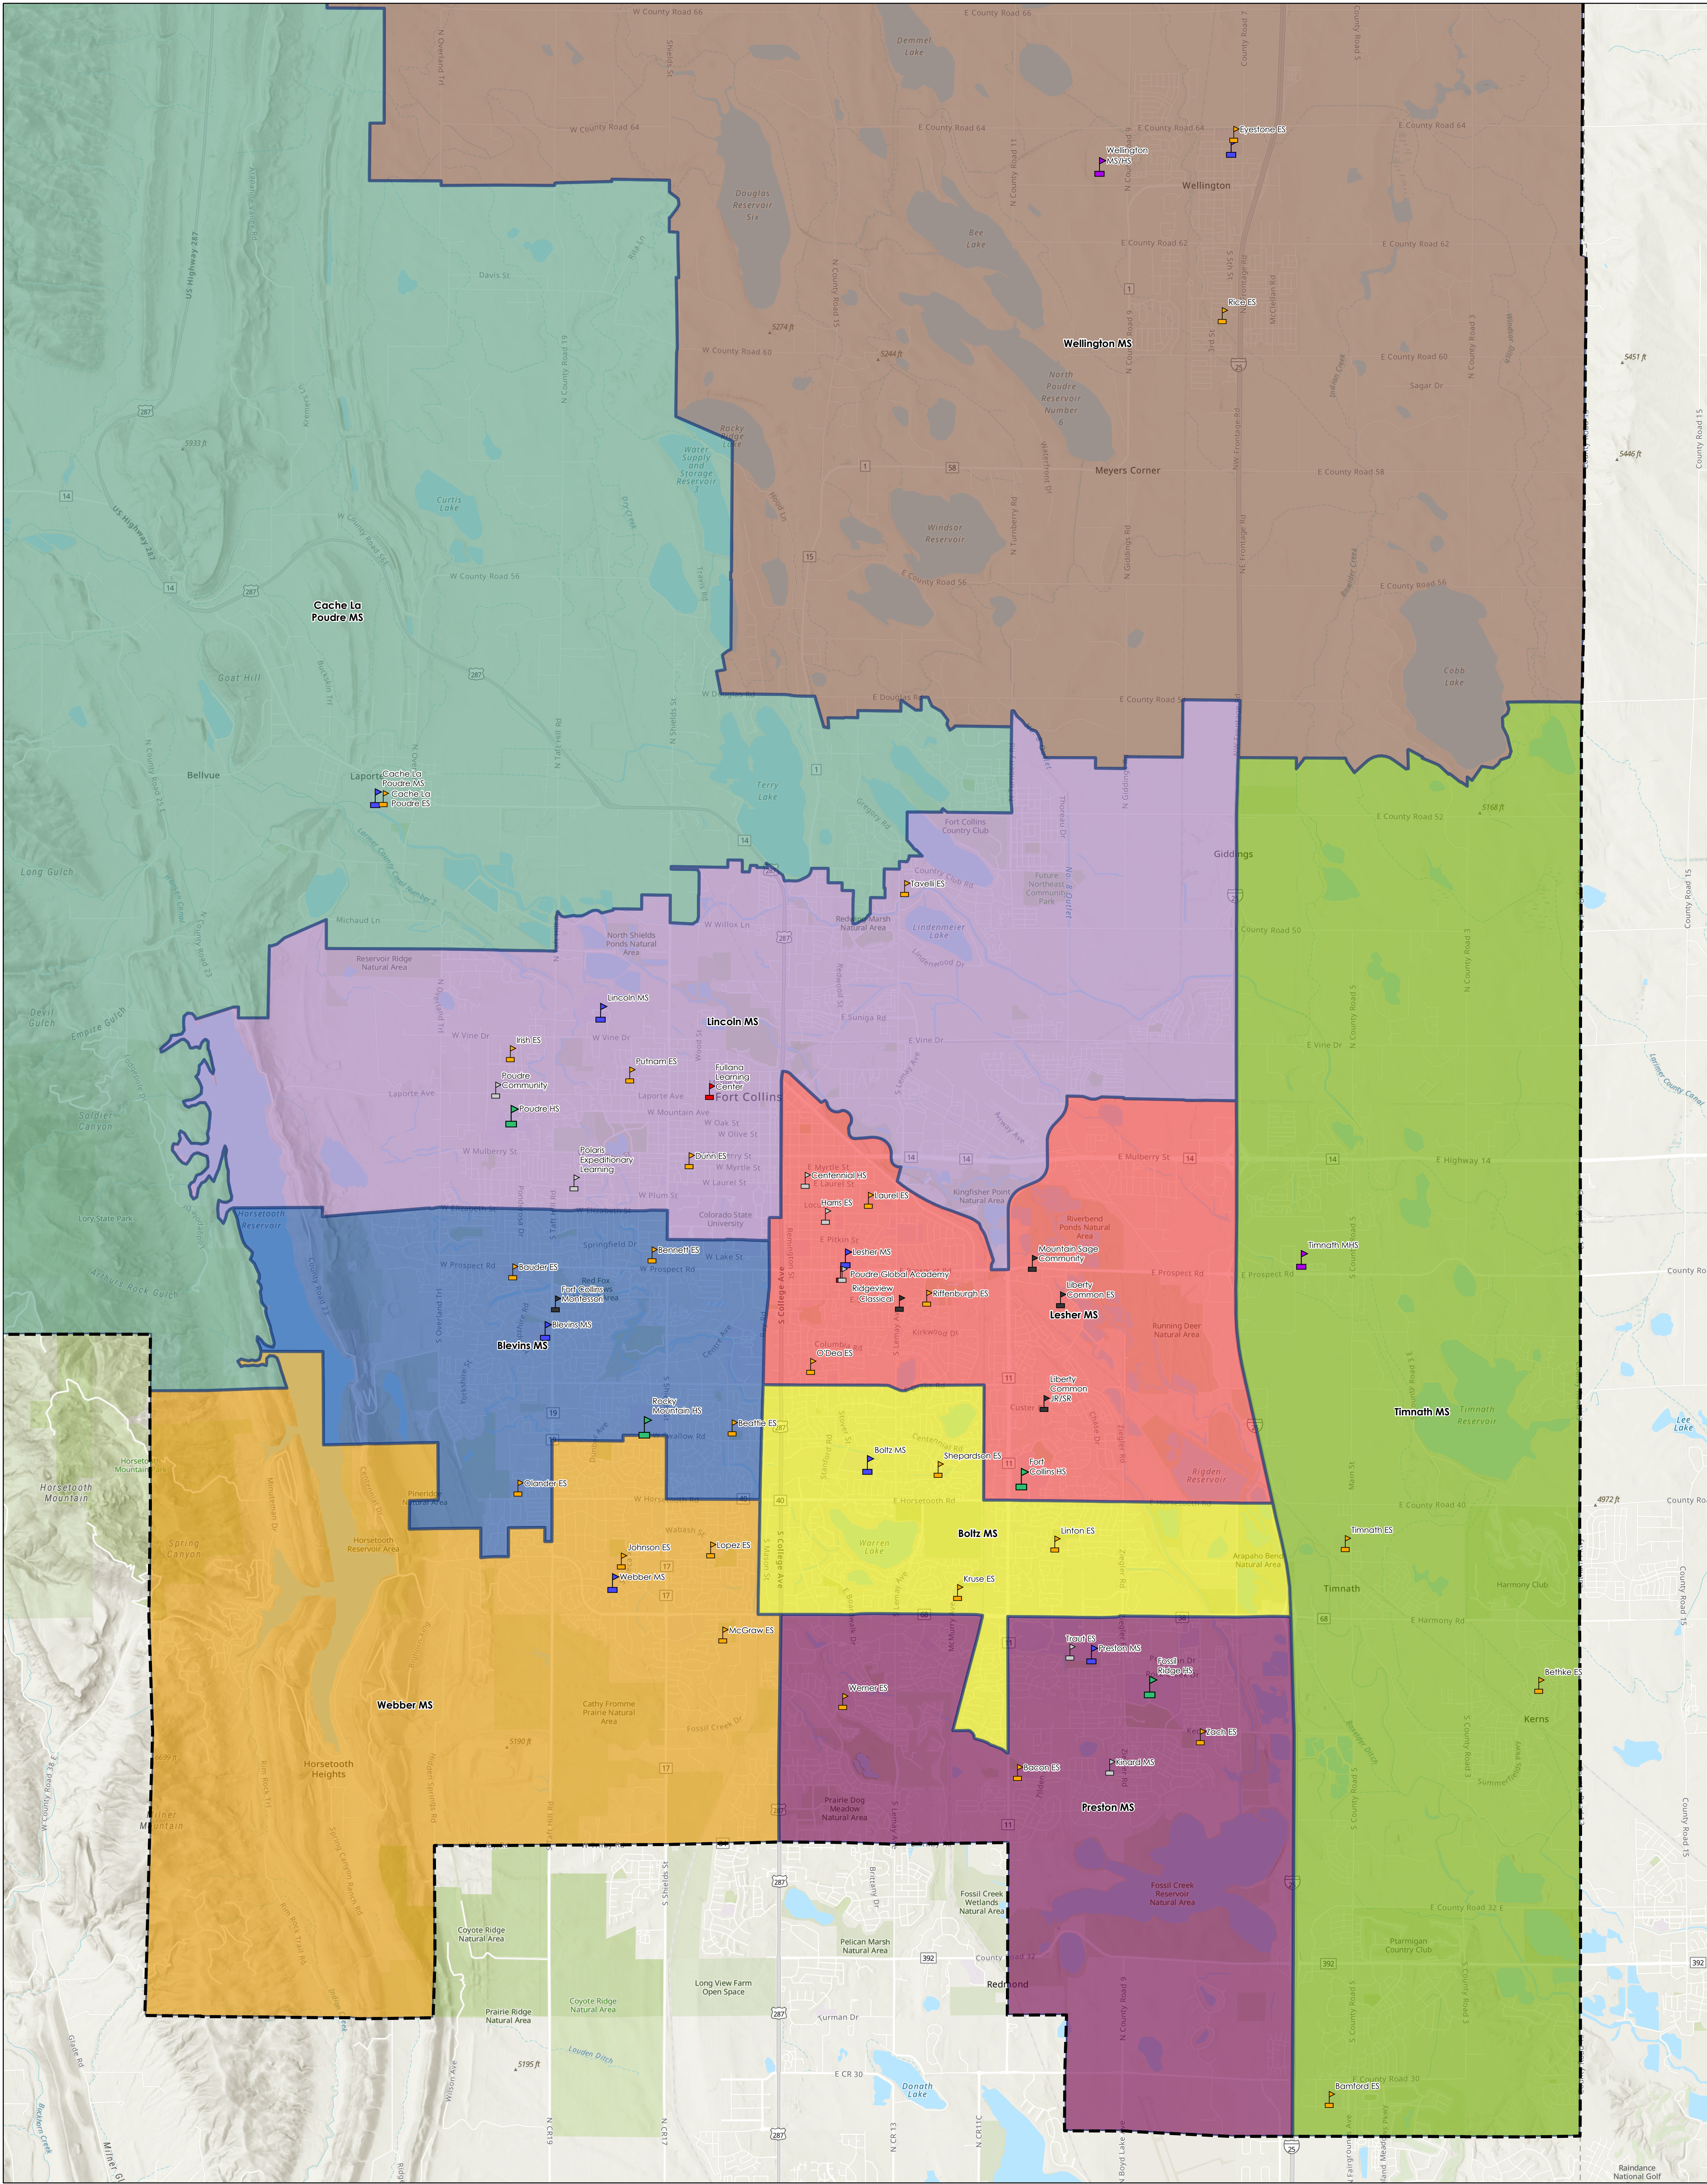

PSD Middle Boundaries

- District Boundary
- Current Boundaries
- School Locations**
- PreK
- ES
- MS
- MS / HS
- HS
- Option
- Charter
- School_Name_Abbreviated**
- Blevins MS
- Boltz MS
- Cache La Poudre
- Lincoln MS
- Kinard MS
- Timnath MS
- Webber MS