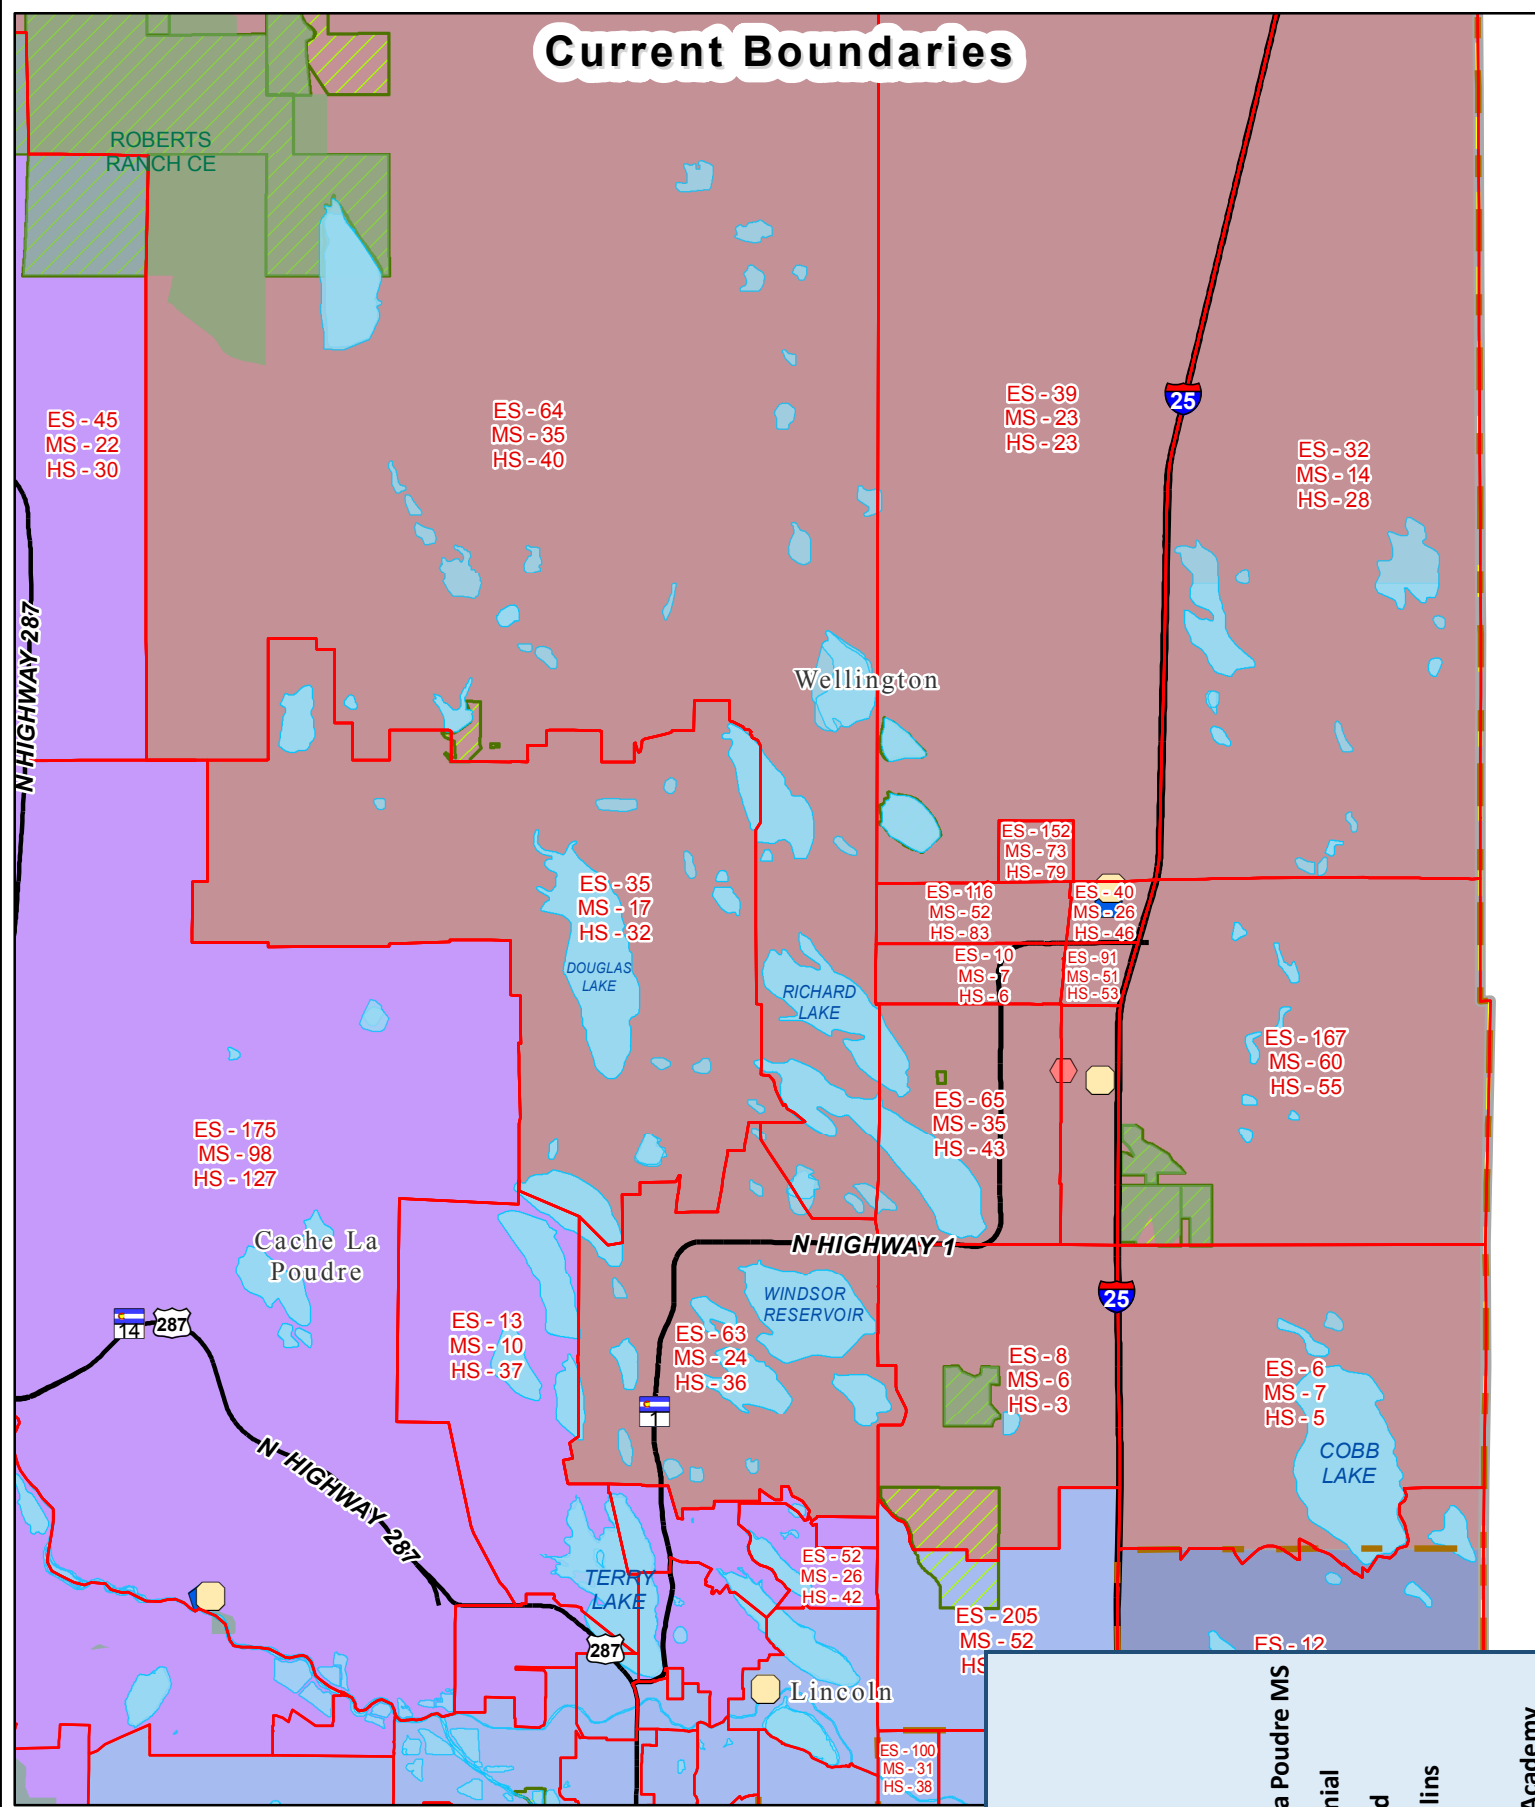

Current Boundaries

Proposed Boundaries

	Blevins	Boltz	Cache La Poudre MS	Centennial	Expelled	Fort Collins	Fossil	Global Academy	Kinard	Leshar	Lincoln	Polaris	Poudre	Poudre Comm Acad	Preston	PSD Options	Rocky Mountain	Webber	Wellington	Grand Total
Poudre				14	1	27	13	8					5	470	12		29			579
Wellington	2	2	9					1	4	18	5	2			3	5		2	419	472
Grand Total	2	2	9	14	1	27	13	9	4	18	5	7	470	12	3	5	29	2	419	1051