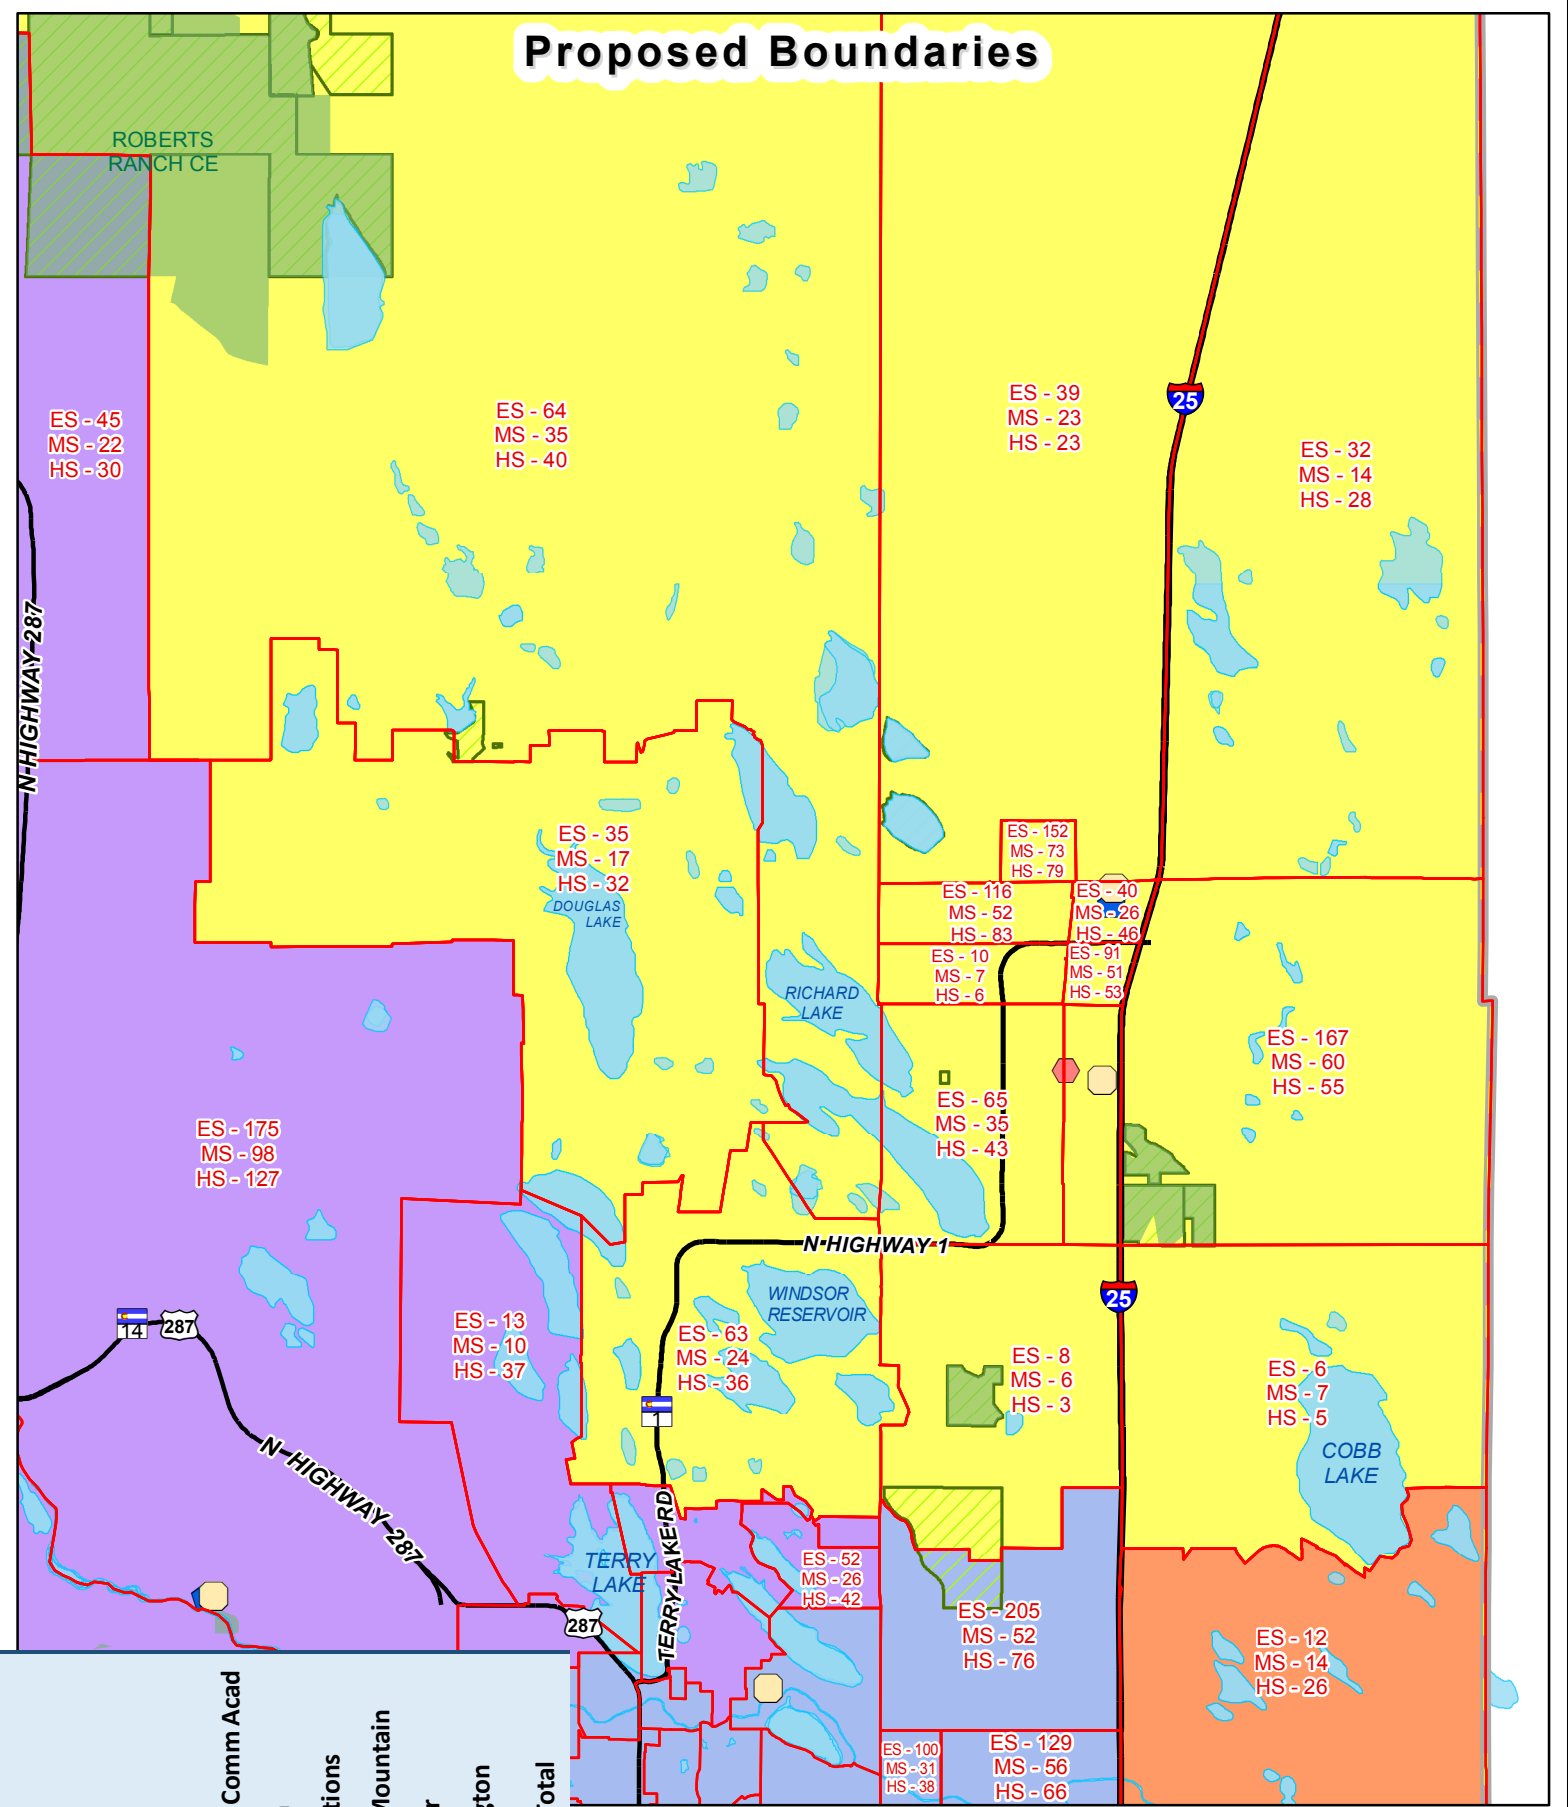

Current Boundaries

Proposed Boundaries

	Blevins	Boltz	Cache La Poudre MS	Centennial	Expelled	Fort Collins	Fossil	Global Academy	Kinard	Leshar	Lincoln	Polaris	Poudre	Poudre Comm Acad	Preston	PSD Options	Rocky Mountain	Webber	Wellington	Grand Total
Poudre				14	1	27	13	8					5	470	12		29			579
Wellington	2	2	9					1	4	18	5	2			3	5		2	419	472
Grand Total	2	2	9	14	1	27	13	9	4	18	5	7	470	12	3	5	29	2	419	1051