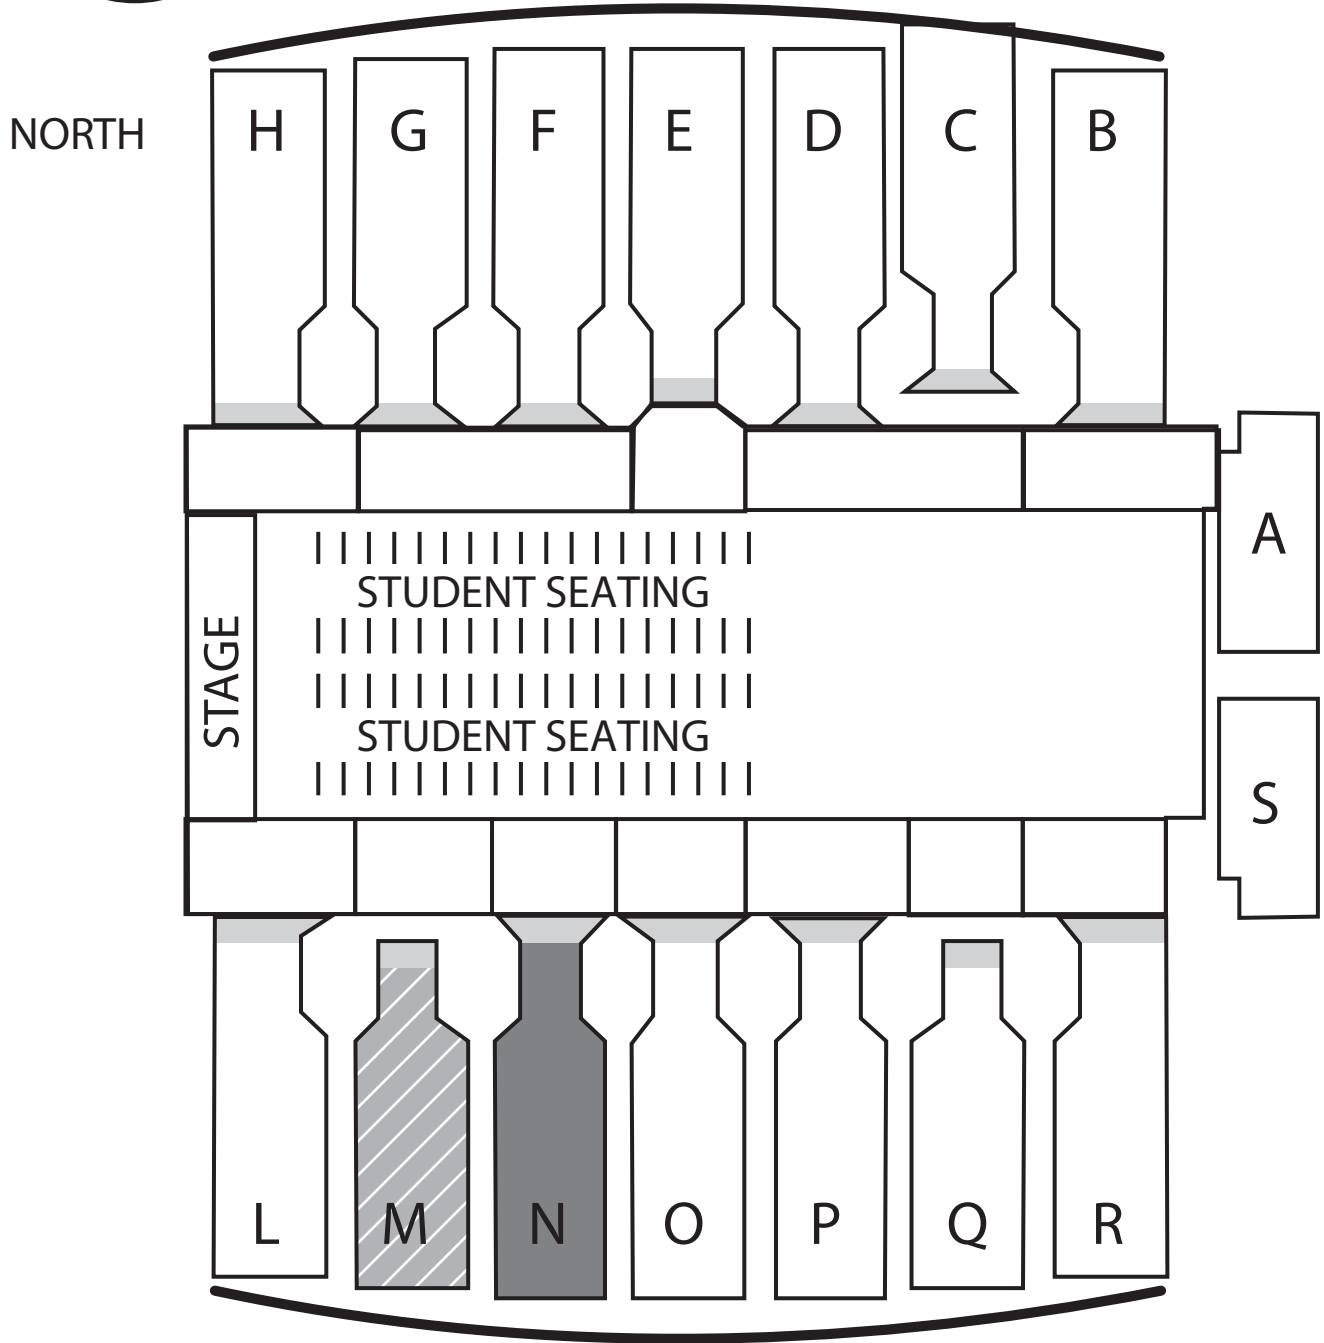

## CSU Main Campus Map

## Moby Arena Graduation Seating Chart

-  First Two Rows reserved for wheelchairs and handicapped guests
-  Foreign Language Interpreters are located in Section M
-  Hearing-impaired guests are asked to sit in Section N

**Important note:** Families are asked to refrain from reserving a large number of seats using tape or signs to block off sections. Seating throughout the arena is first-come, first-served.