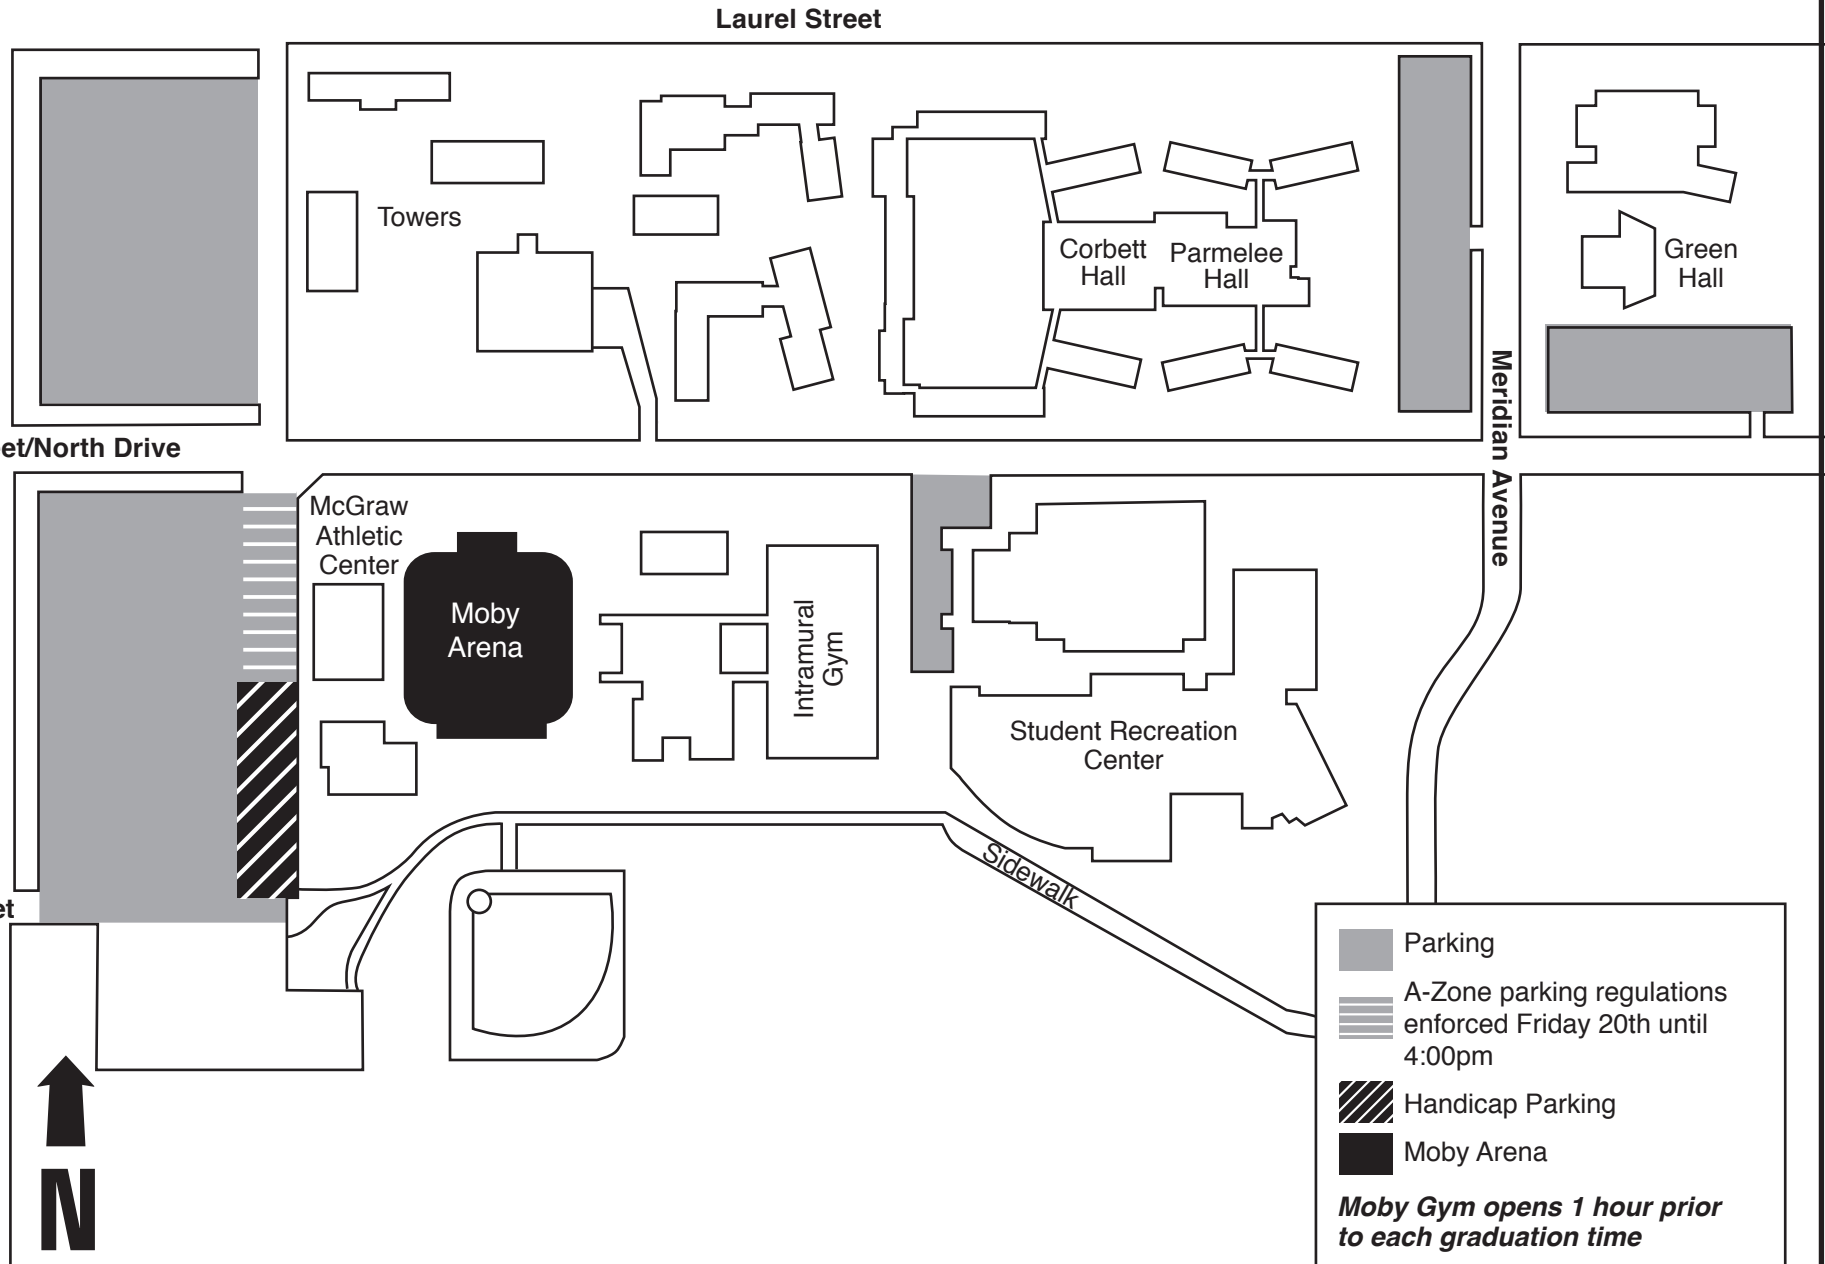

# Parking for PSD Graduation

## CSU Main Campus Map

## Moby Arena Graduation Seating Chart

-  First Two Rows reserved for wheelchairs and handicapped guests
-  Foreign Language Interpreters are located in Section M
-  Hearing-impaired guests are asked to sit in Section N

**Important note:** Families are asked to refrain from reserving a large number of seats using tape or signs to block off sections. Seating throughout the arena is first-come, first-served.