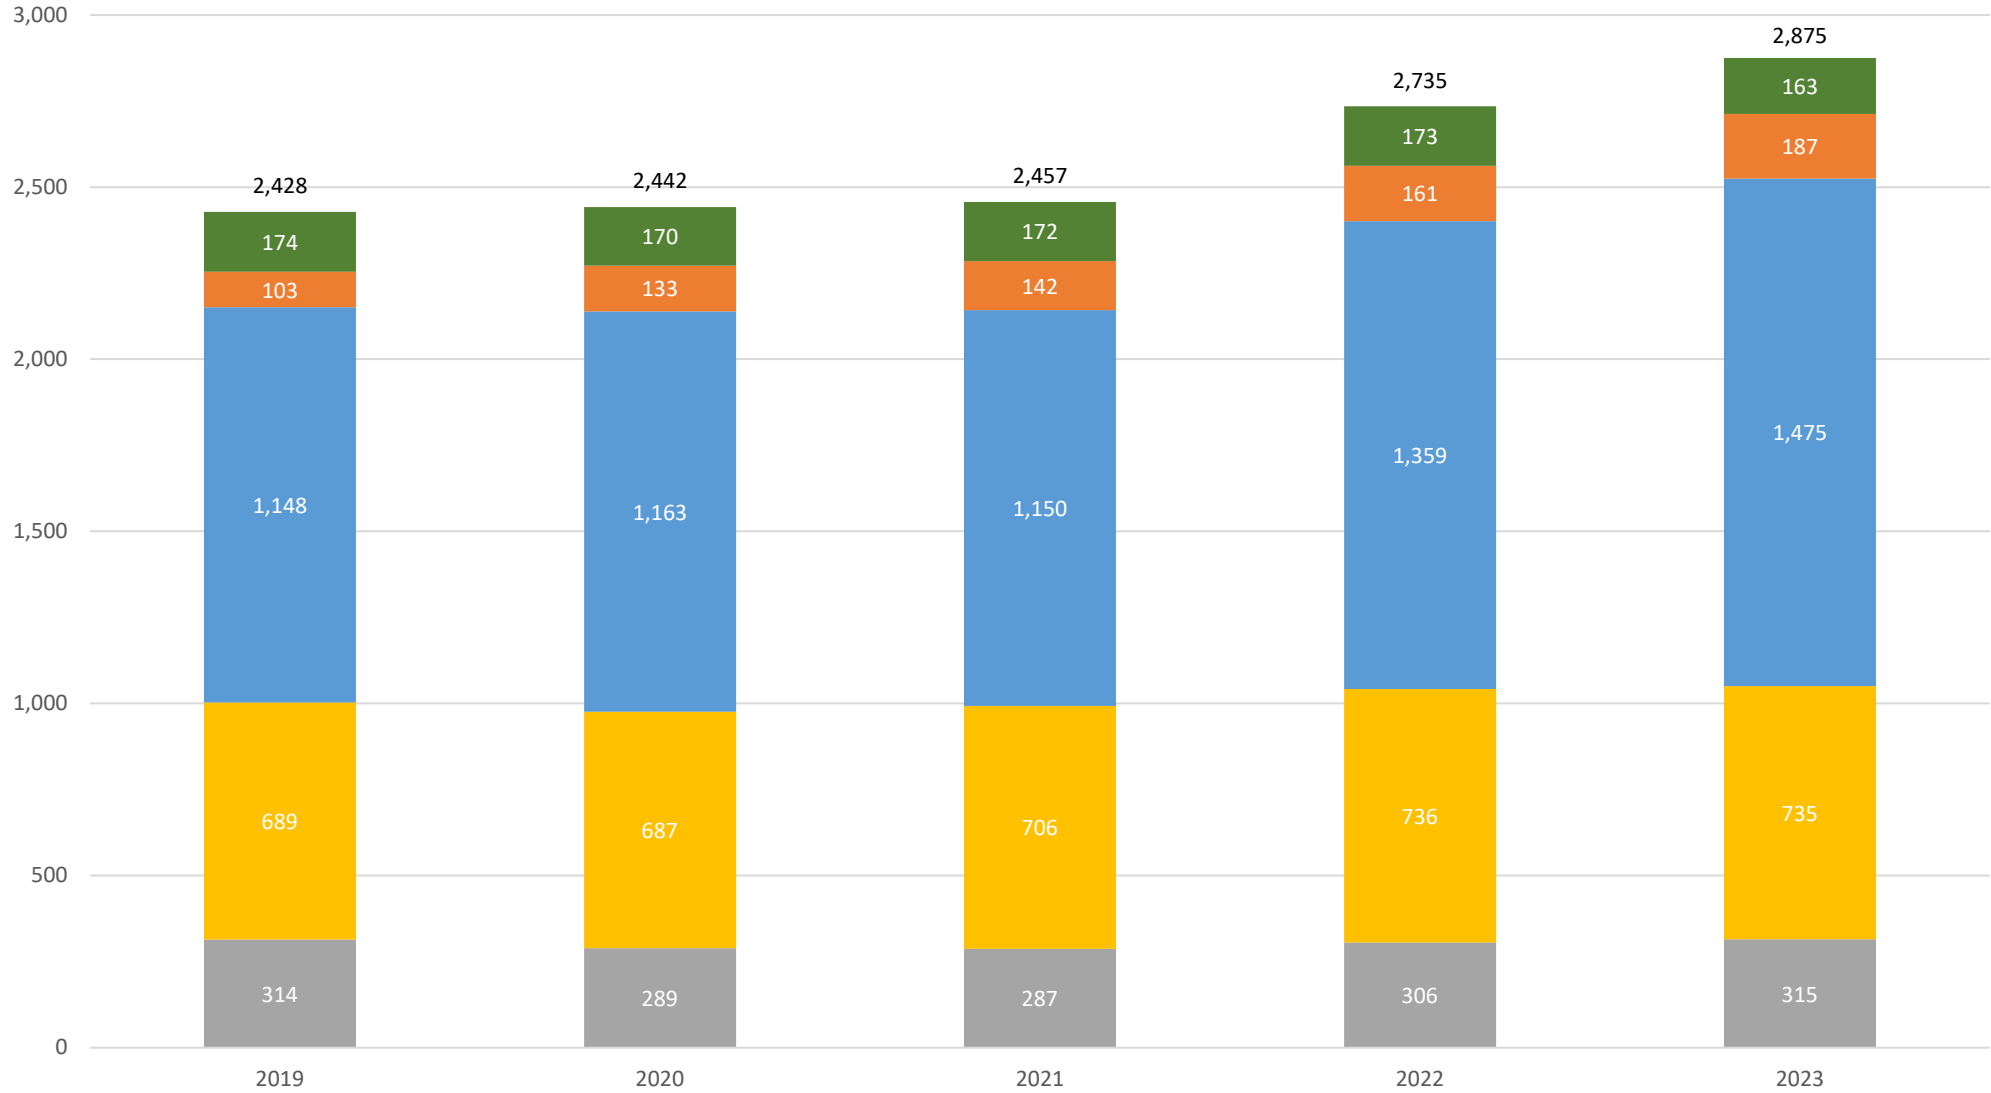

Charter Enrollment 2019-2020 Through 2023-2024

- Mountain Sage Community School
- Ridgeview Classical Schools
- Liberty Common School
- Fort Collins Montessori School
- Compass Community Collaborative School