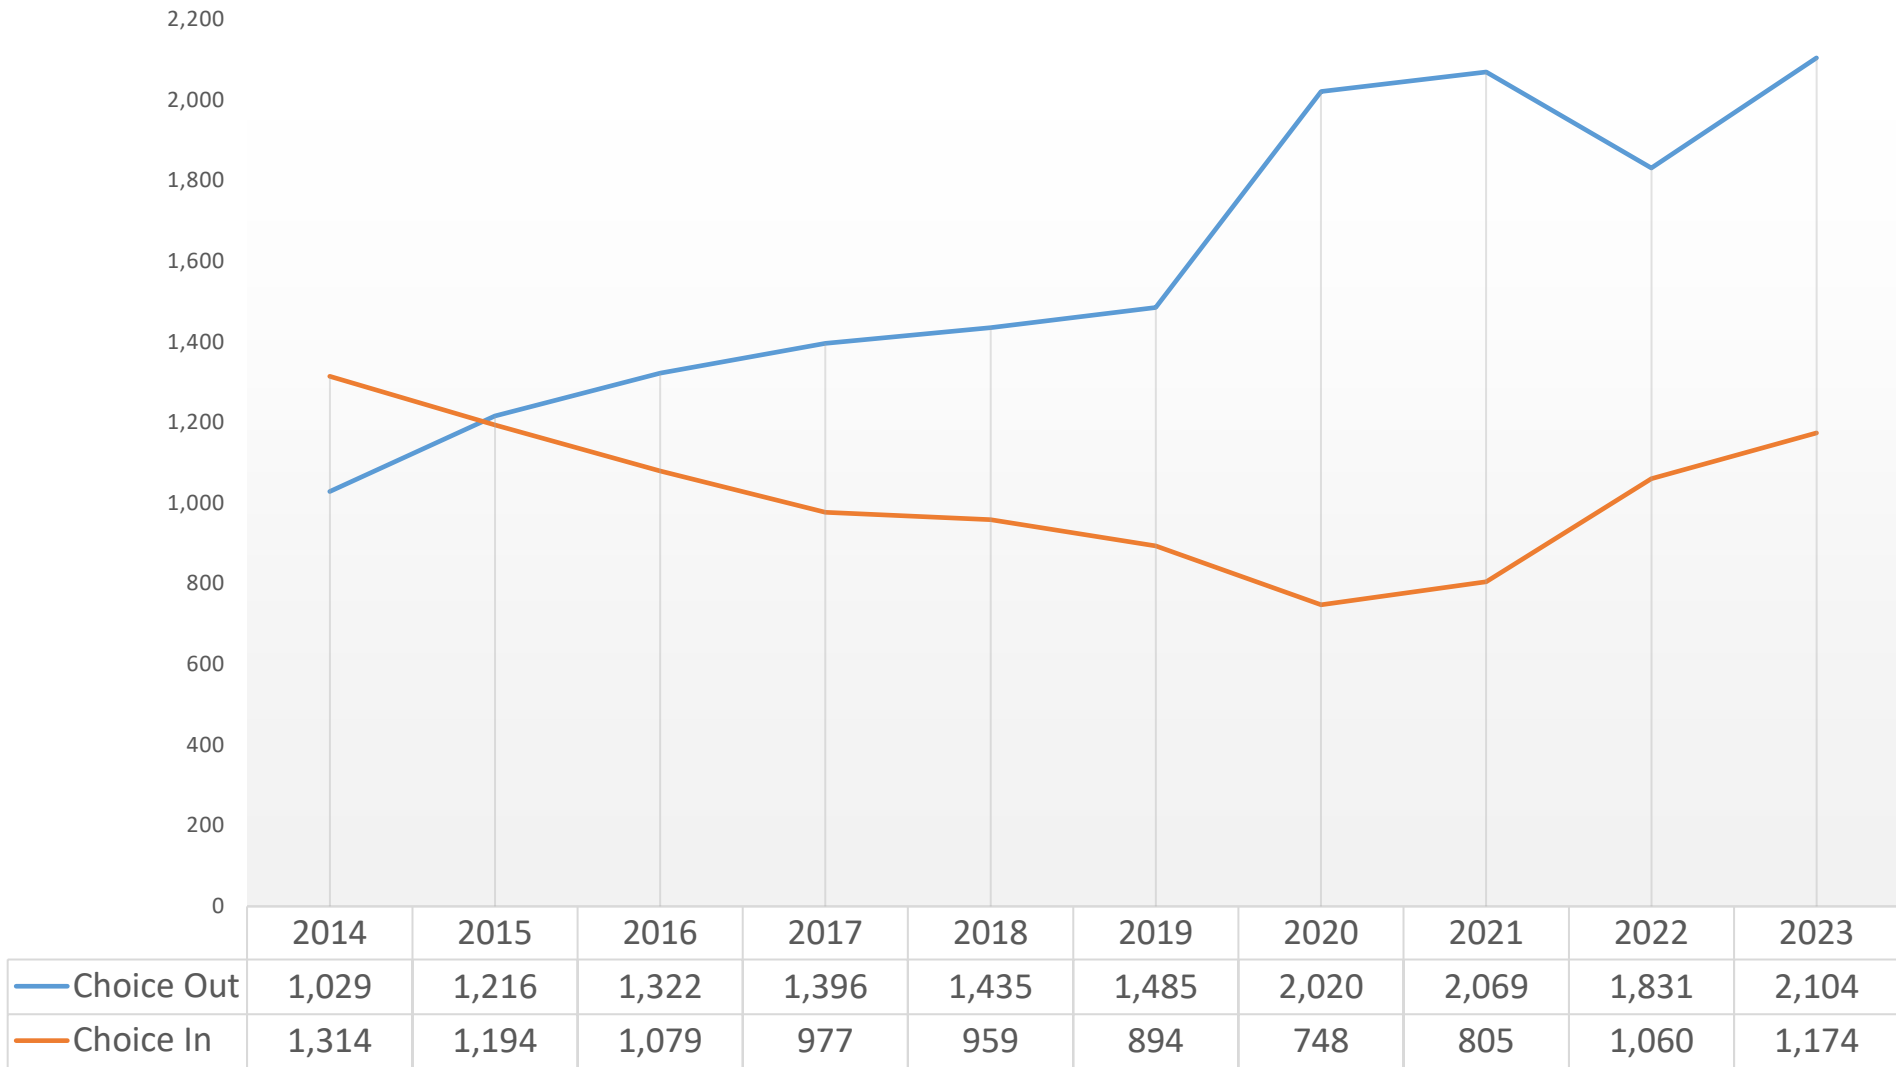

POUDRE SCHOOL DISTRICT

2023-2024 Movement Analysis

Poudre School District |

Data Information: Please note that the data used in this analysis comes from the annual CDE October Count Data Collection for grades K-12. All quantities listed are student counts. The years listed indicate the starting year of an academic school year (e.g. 2023 total = 2023-2024 total based on October Count).

Choice In and Out of PSD

Net Impact of Choice In and Out of PSD

Top 10 Choice-Out Schools Over Previous 5 Years

Attending School Name	2018 Total	2019 Total	2020 Total	2021 Total	2022 Total
COLORADO EARLY COLLEGE FORT COLLINS AND WINDSOR (BOTH LOCATIONS)	662	659	878	931	672
ASCENT CLASSICAL ACADEMY NORTHERN COLORADO (OPENED IN 2020)			146	289	287
AXIS INTERNATIONAL ACADEMY (OPENED IN 2019)		170	155	152	162
ACADEMY OF ARTS & KNOWLEDGE*	138	143	118	79	99
COLORADO CONNECTIONS ACADEMY (@27 AND DURANGO)	41	72	116	77	64
WINDSOR CHARTER ACADEMY (ALL LEVELS)	56	50	78	64	51
ASTRAVO ONLINE ACADEMY (ALL LEVELS, OPENED IN 2019)		25	119	60	43
COLORADO PREPARATORY ACADEMY (MIDDLE AND HIGH)	28	26	67	32	25
GOAL ACADEMY	21	17	19	22	58
COLORADO PREPARATORY ACADEMY ELEMENTARY SCHOOL		14	59	20	17