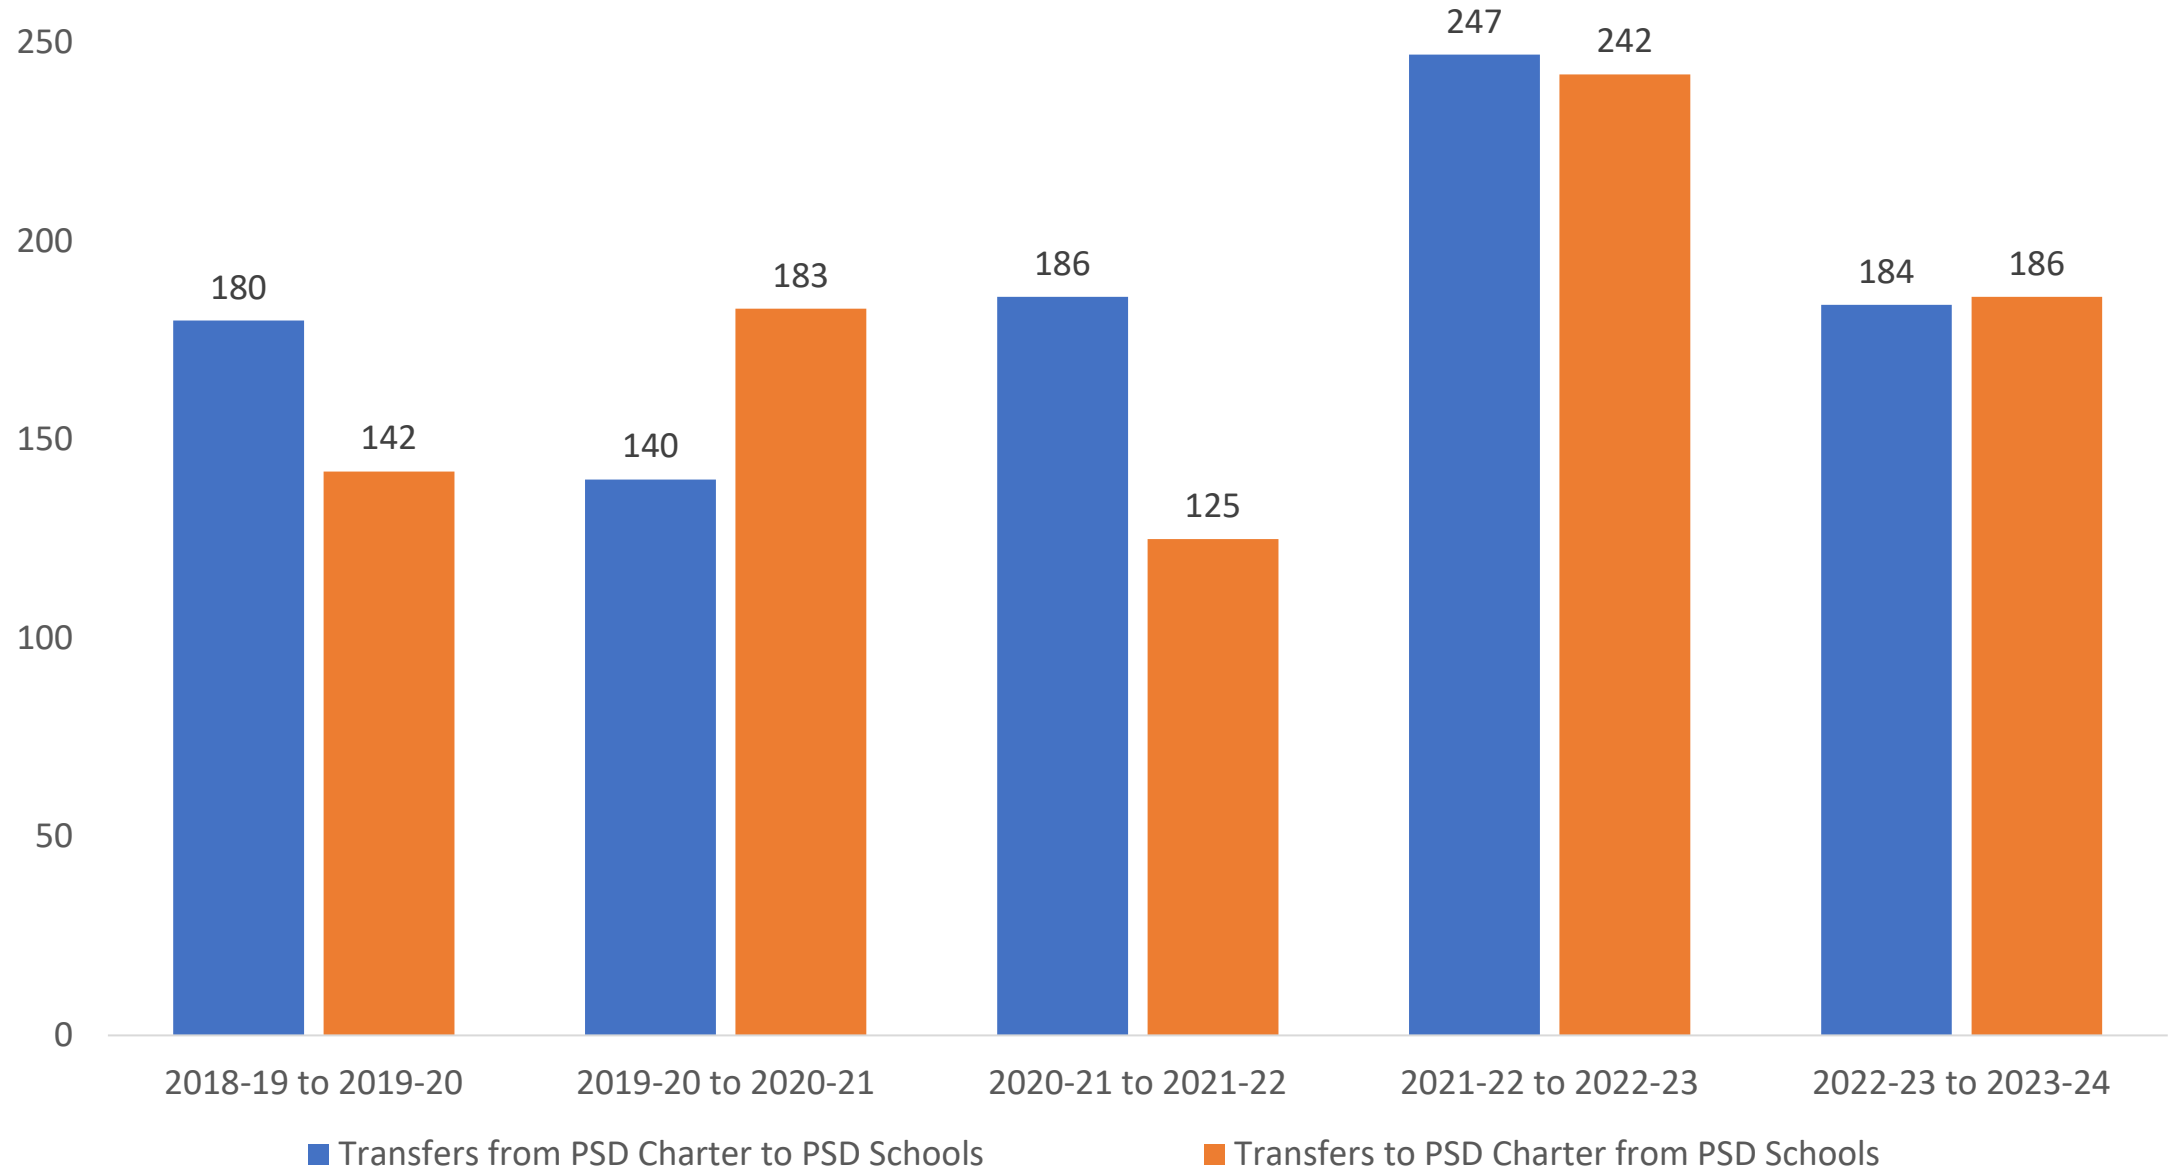

PSD Student Movement to and from PSD Charter Schools