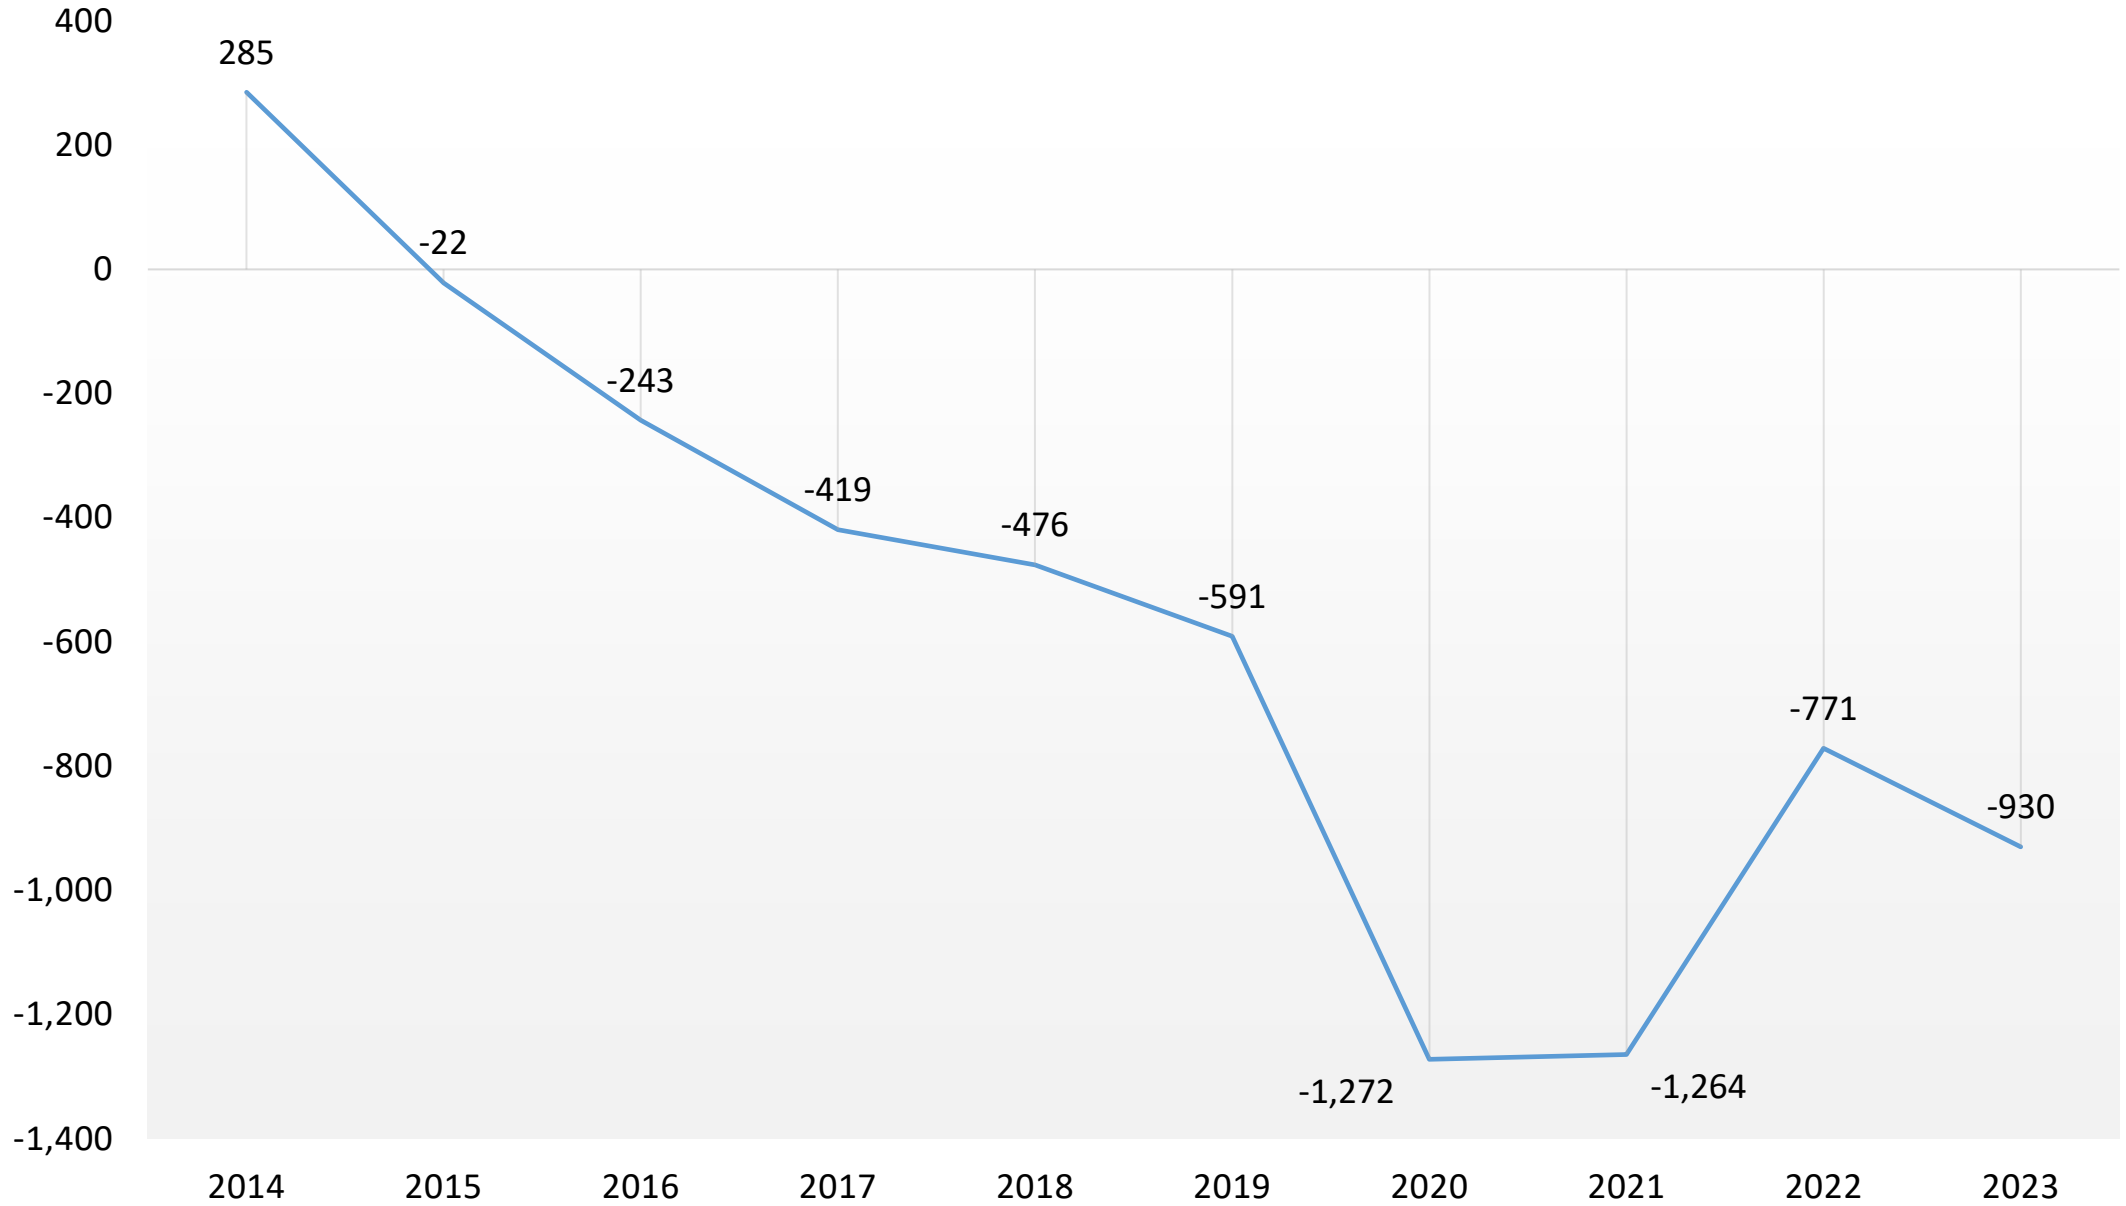

POUDRE SCHOOL DISTRICT

2023-2024 Movement Analysis

Poudre School District |

Data Information: Please note that the data used in this analysis comes from the annual CDE October Count Data Collection for grades K-12. All quantities listed are student counts. The years listed indicate the starting year of an academic school year (e.g. 2023 total = 2023-2024 total based on October Count).

Choice In and Out of PSD

Net Impact of Choice In and Out of PSD

Top 10 Choice-Out Schools Over Previous 5 Years

Attending School Name	2018 Total	2019 Total	2020 Total	2021 Total	2022 Total
COLORADO EARLY COLLEGE FORT COLLINS AND WINDSOR (BOTH LOCATIONS)	662	659	878	931	672
ASCENT CLASSICAL ACADEMY NORTHERN COLORADO (OPENED IN 2020)			146	289	287
AXIS INTERNATIONAL ACADEMY (OPENED IN 2019)		170	155	152	162
ACADEMY OF ARTS & KNOWLEDGE*	138	143	118	79	99
COLORADO CONNECTIONS ACADEMY (@27 AND DURANGO)	41	72	116	77	64
WINDSOR CHARTER ACADEMY (ALL LEVELS)	56	50	78	64	51
ASTRAVO ONLINE ACADEMY (ALL LEVELS, OPENED IN 2019)		25	119	60	43
COLORADO PREPARATORY ACADEMY (MIDDLE AND HIGH)	28	26	67	32	25
GOAL ACADEMY	21	17	19	22	58
COLORADO PREPARATORY ACADEMY ELEMENTARY SCHOOL		14	59	20	17