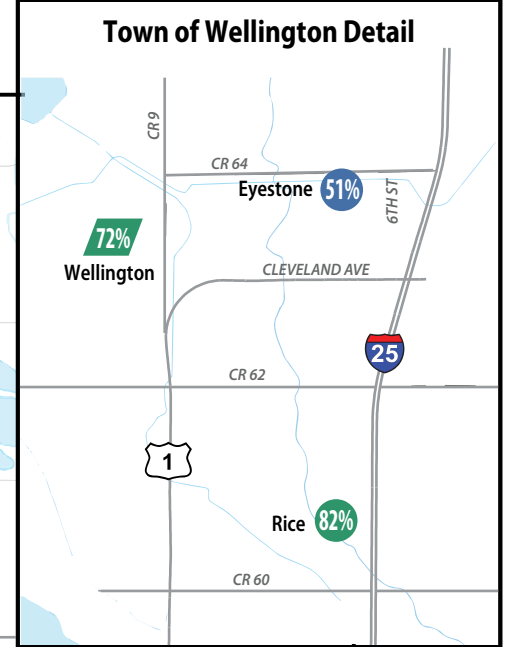

# Poudre School District

## Map of Current School Capacity and Utilization\*

50% Livermore 42% Red Feather Lakes 39% Stove Prairie

### Key of Symbols:

\*Based on February 23, 2024 data