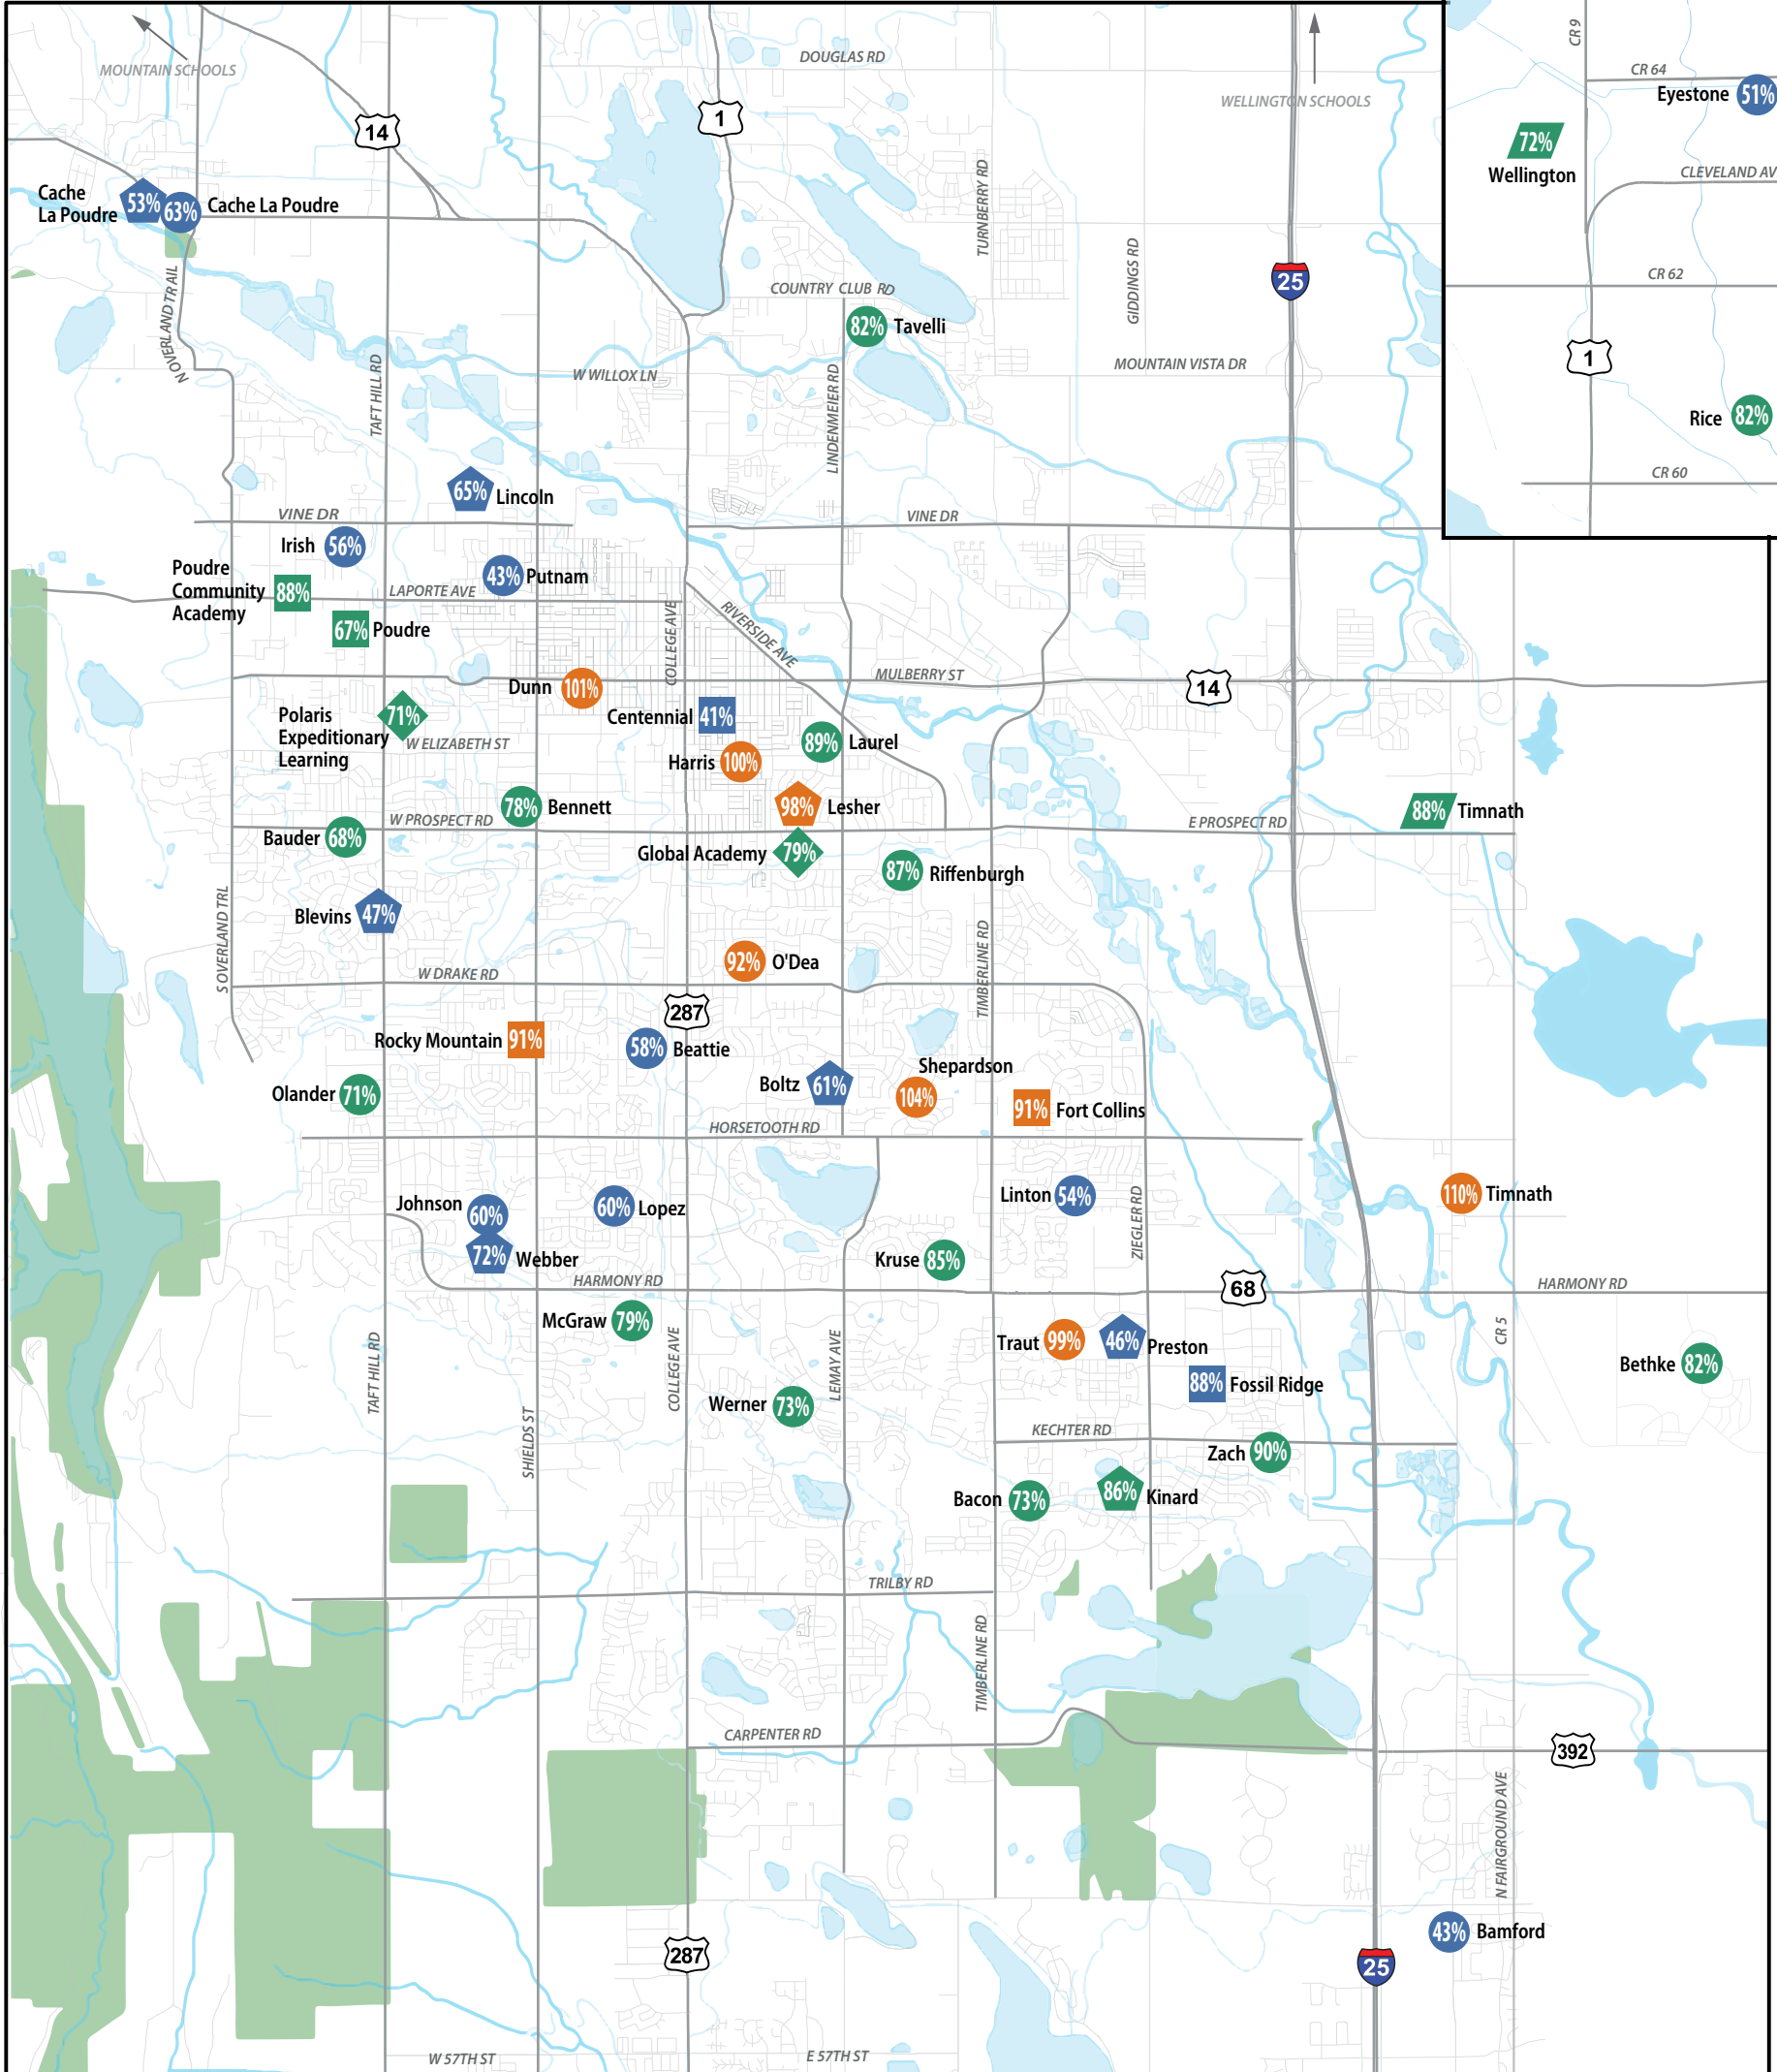

# Poudre School District

## Map of Current School Capacity and Utilization\*

50% Livermore 42% Red Feather Lakes 39% Stove Prairie

### Key of Symbols:

\*Based on February 23, 2024 data