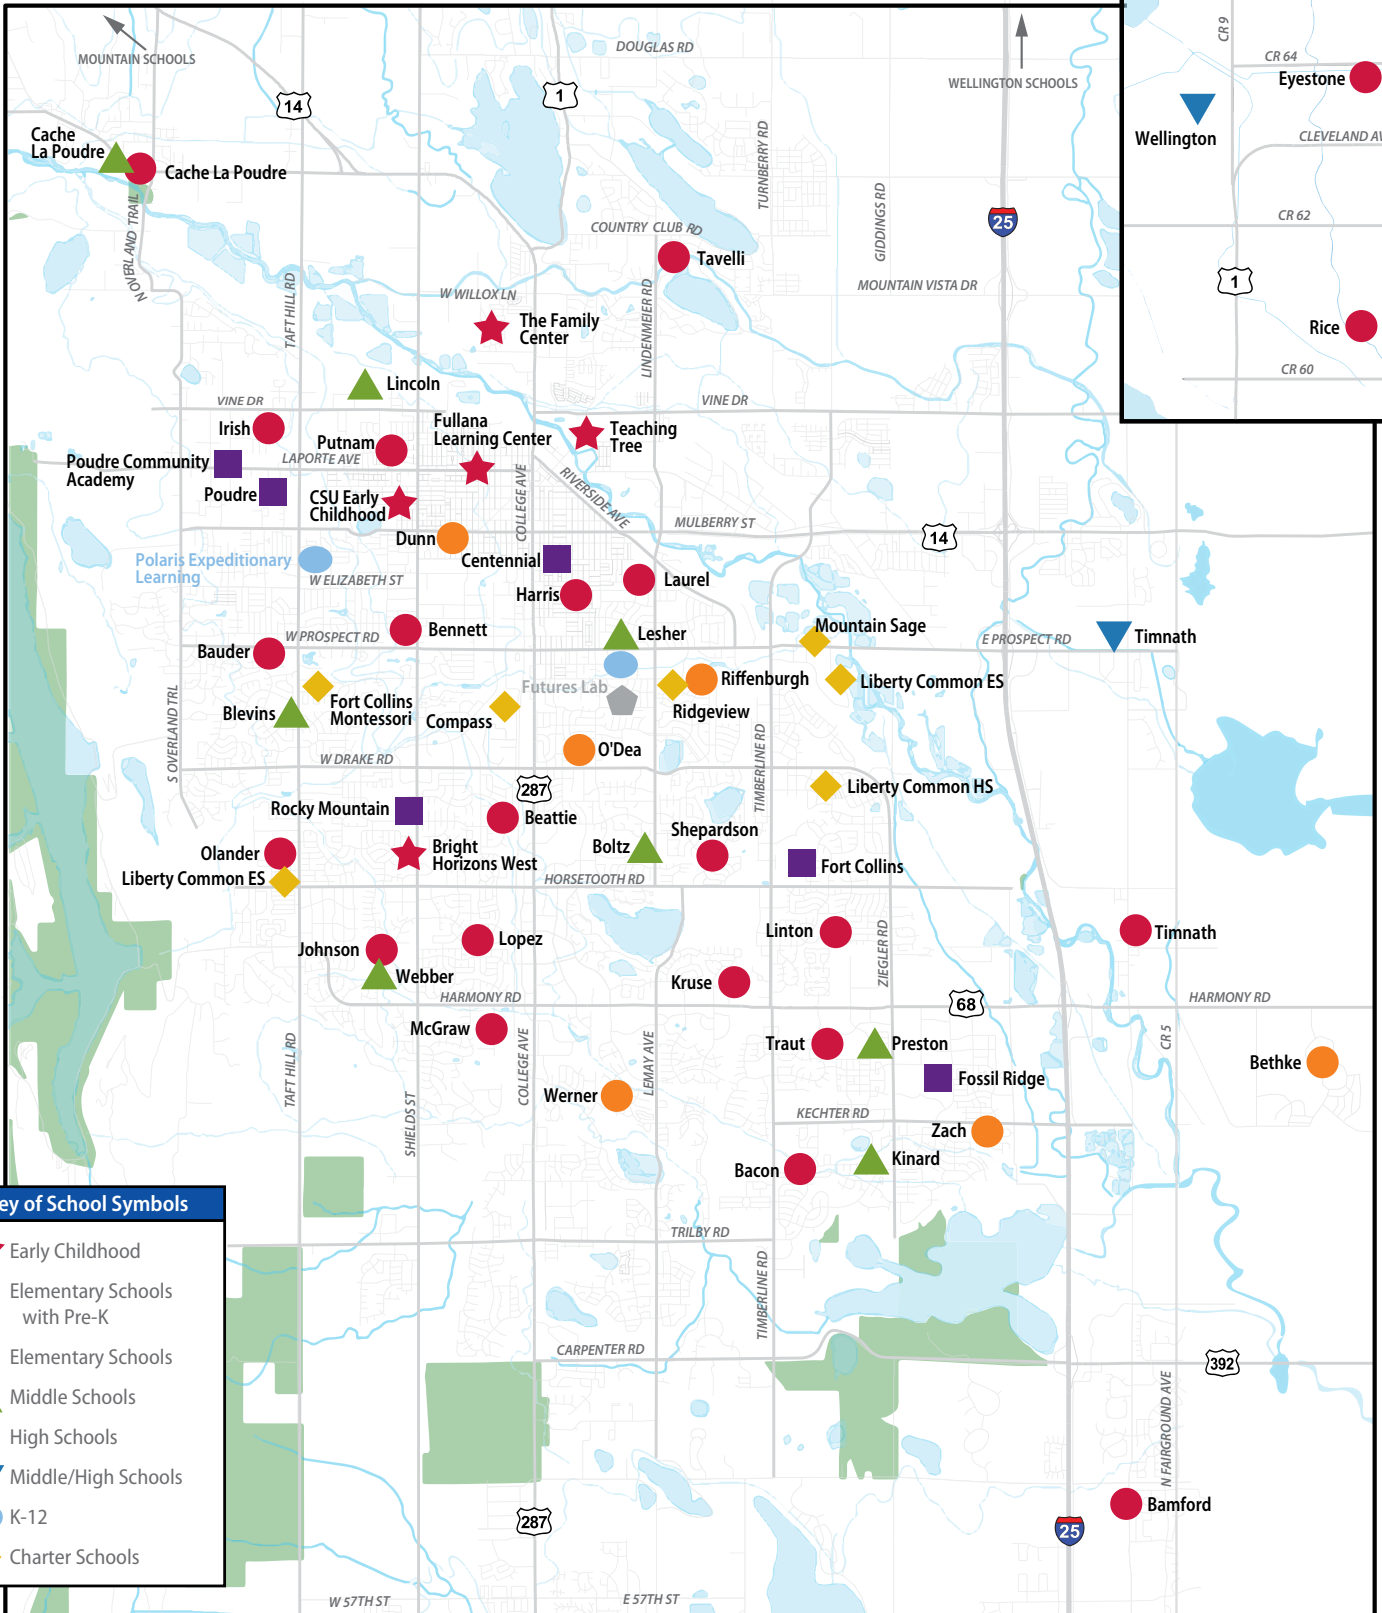

Poudre School District Map of Schools and Education Sites

● Livermore ● Red Feather Lakes ● Stove Prairie

Key of School Symbols

- ★ Early Childhood
- Elementary Schools with Pre-K
- Elementary Schools
- ▲ Middle Schools
- High Schools
- ▼ Middle/High Schools
- K-12
- ◆ Charter Schools