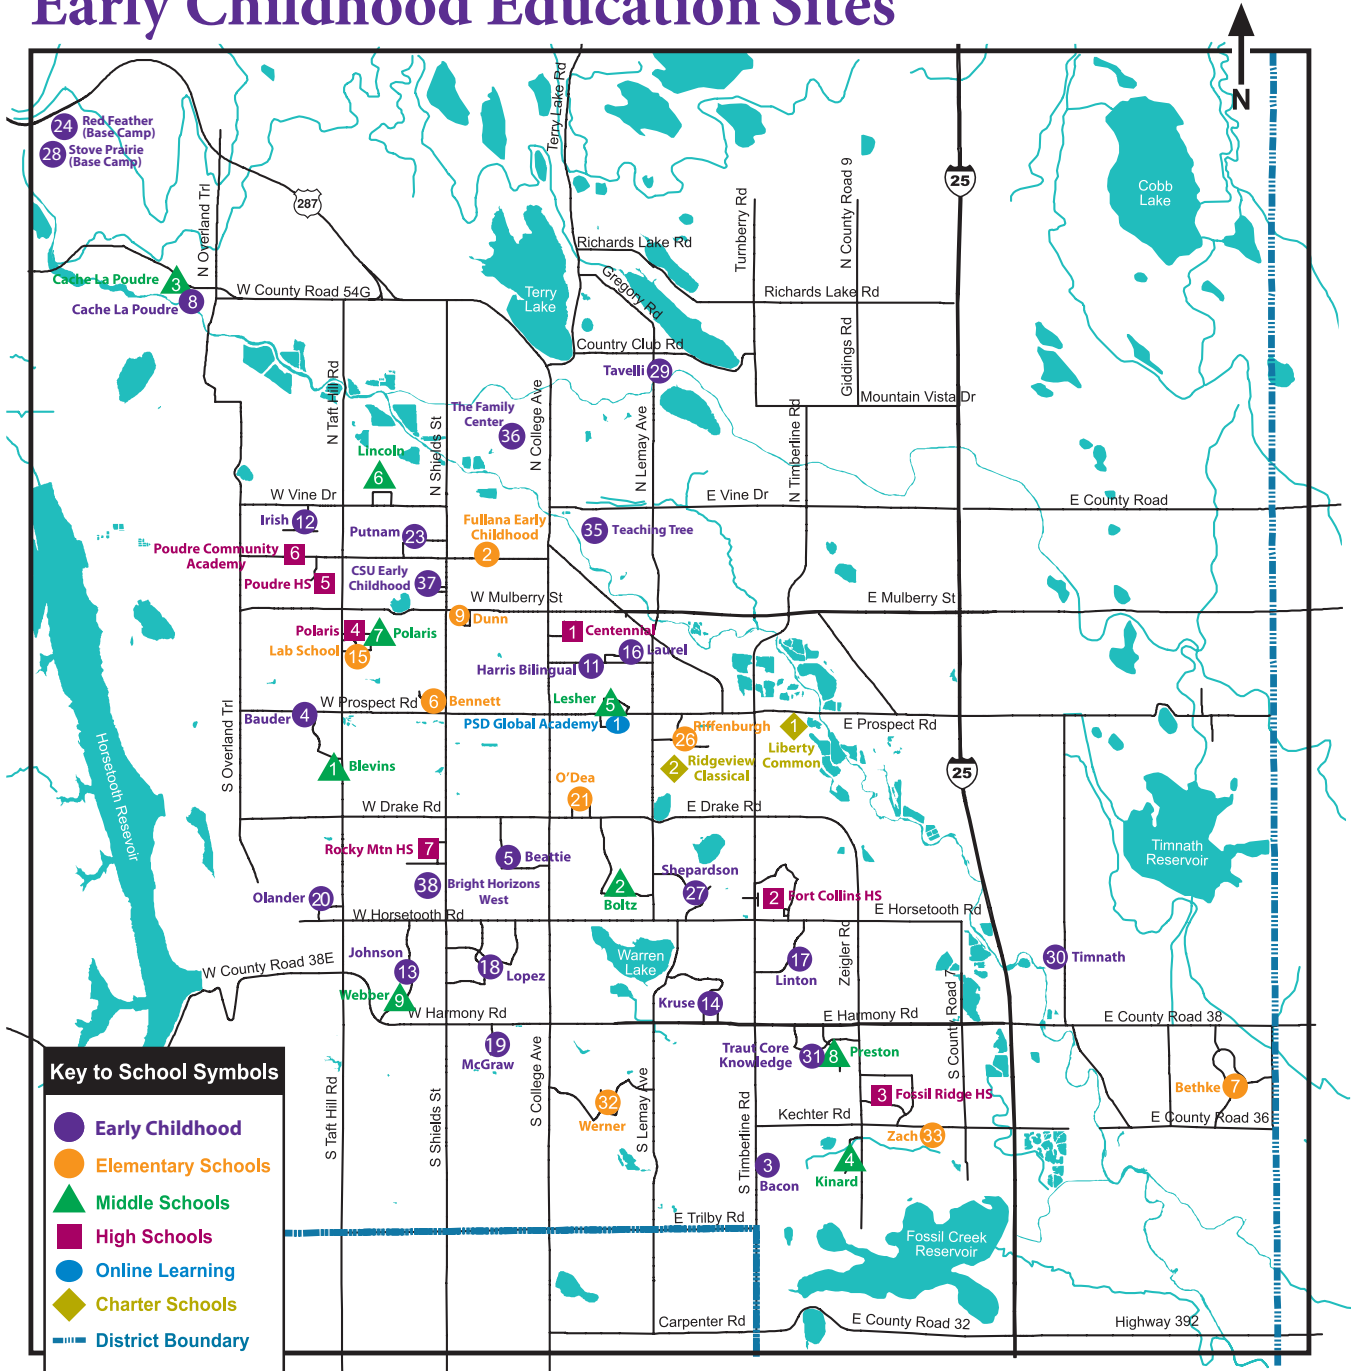

Poudre School District Map of Schools 2019-2020

Early Childhood Education Sites

Elementary Schools with Early Childhood Sites

- 3 Bacon
- 19 McGraw IB World School
- 4 Bauder
- 20 Olander School for Project- Based Learning
- 5 Beattie
- 23 Putnam School of Science
- 8 Cache La Poudre (CLP)
- 24 Red Feather (Base Camp)
- 10 Eyestone
- 25 Rice
- 11 Harris Bilingual
- 27 Shepardson
- 12 Irish
- 28 Stove Prairie (Base Camp)
- 13 Johnson
- 29 Tavelli
- 14 Kruse
- 30 Timnath
- 16 Laurel School of Arts & Technology
- 31 Traut Core Knowledge
- 17 Linton
- 32 Wellington Boys and Girls Club (Base Camp)
- 18 Lopez

Wellington Schools

Community Sites

- 35 Teaching Tree
- 36 The Family Center
- 37 CSU Early Childhood
- 38 Bright Horizons West

Full-day option available at this site