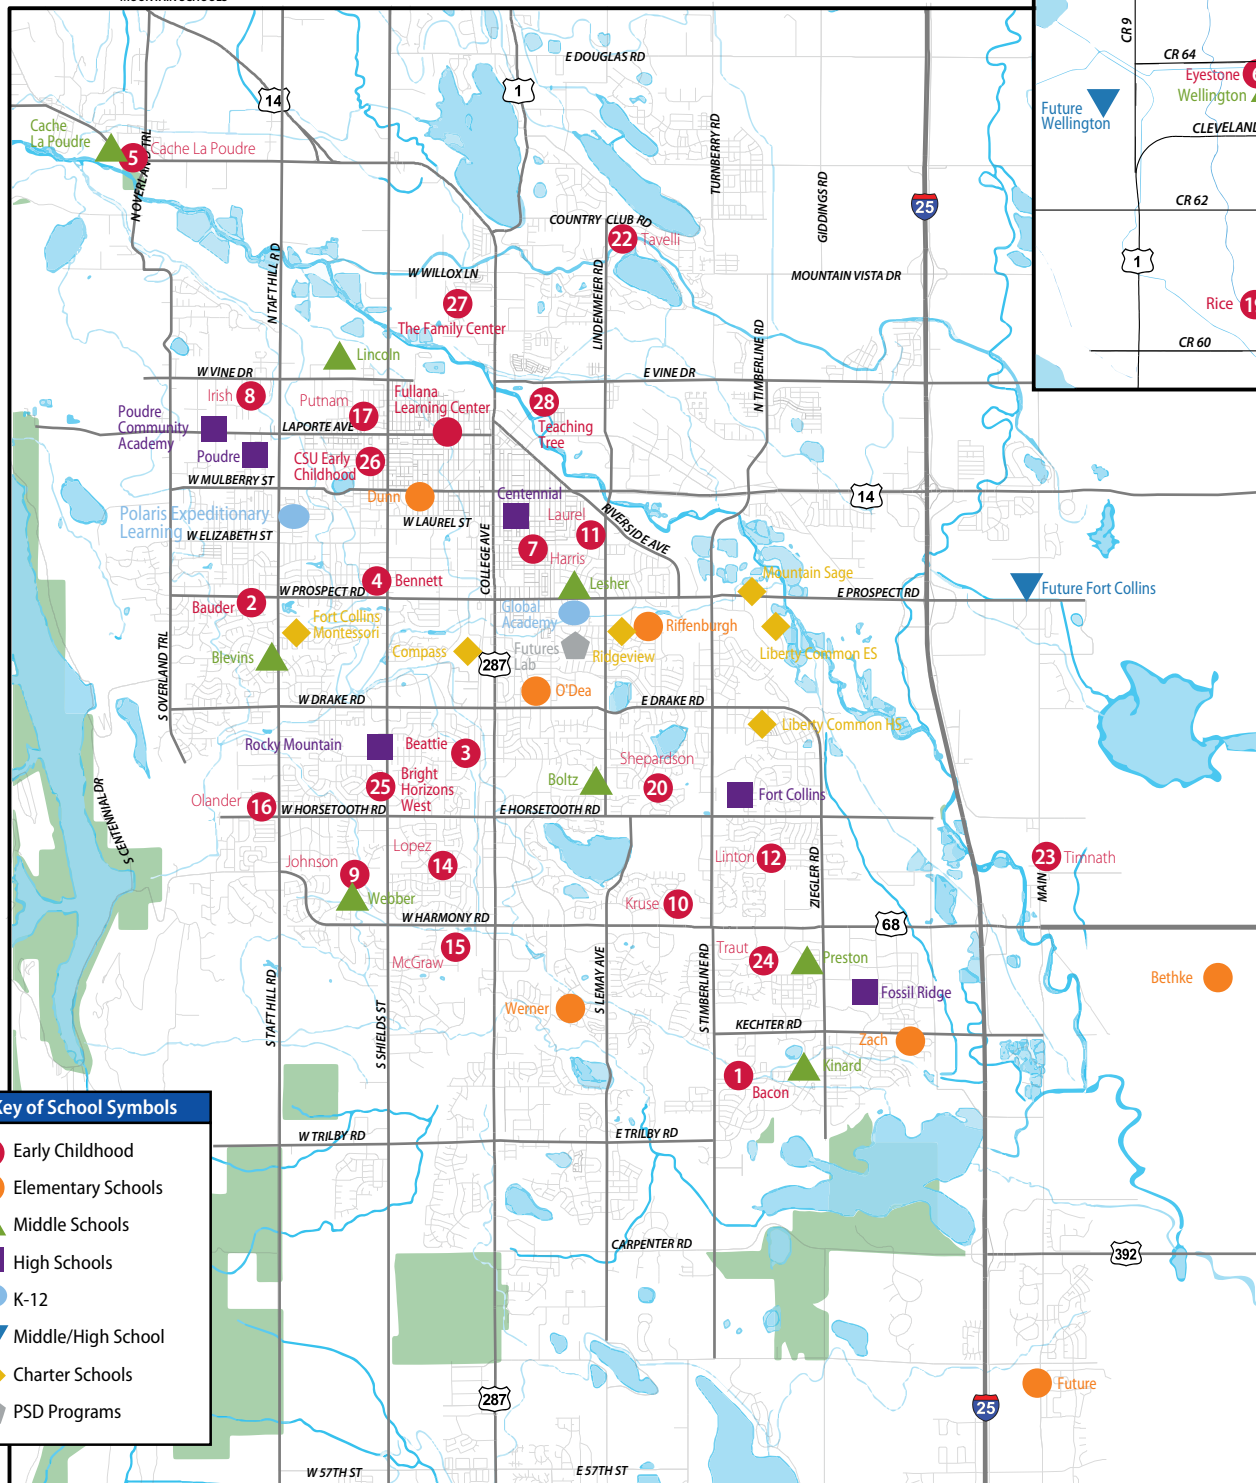

Early Childhood Education Sites

13 Livmore 18 Red Feather Lakes 21 Stove Prairie
MOUNTAIN SCHOOLS

Key of School Symbols

- Early Childhood
- Elementary Schools
- ▲ Middle Schools
- High Schools
- K-12
- ▼ Middle/High School
- ◆ Charter Schools
- PSD Programs

Elementary Schools with Early Childhood Sites

- | | | |
|-------------------|------------------------|----------------------------------|
| 1 Bacon | 9 Johnson* | 17 Putnam* |
| 2 Bauder | 10 Kruse | 18 Red Feather Lakes (AlphaBEST) |
| 3 Beattie* | 11 Laurel | 19 Rice* |
| 4 Bennett | 12 Linton* | 20 Shepardson |
| 5 Cache La Poudre | 13 Livmore (AlphaBEST) | 21 Stove Prairie (AlphaBEST) |
| 6 Eyestone | 14 Lopez* | 22 Tavelli |
| 7 Harris* | 15 McGraw | 23 Timnath |
| 8 Irish* | 16 Olander | 24 Traut |

Community Sites

- 25 Bright Horizons West*
- 26 CSU Early Childhood*
- 27 The Family Center*
- 28 Teaching Tree*

* Full-day option available at this site