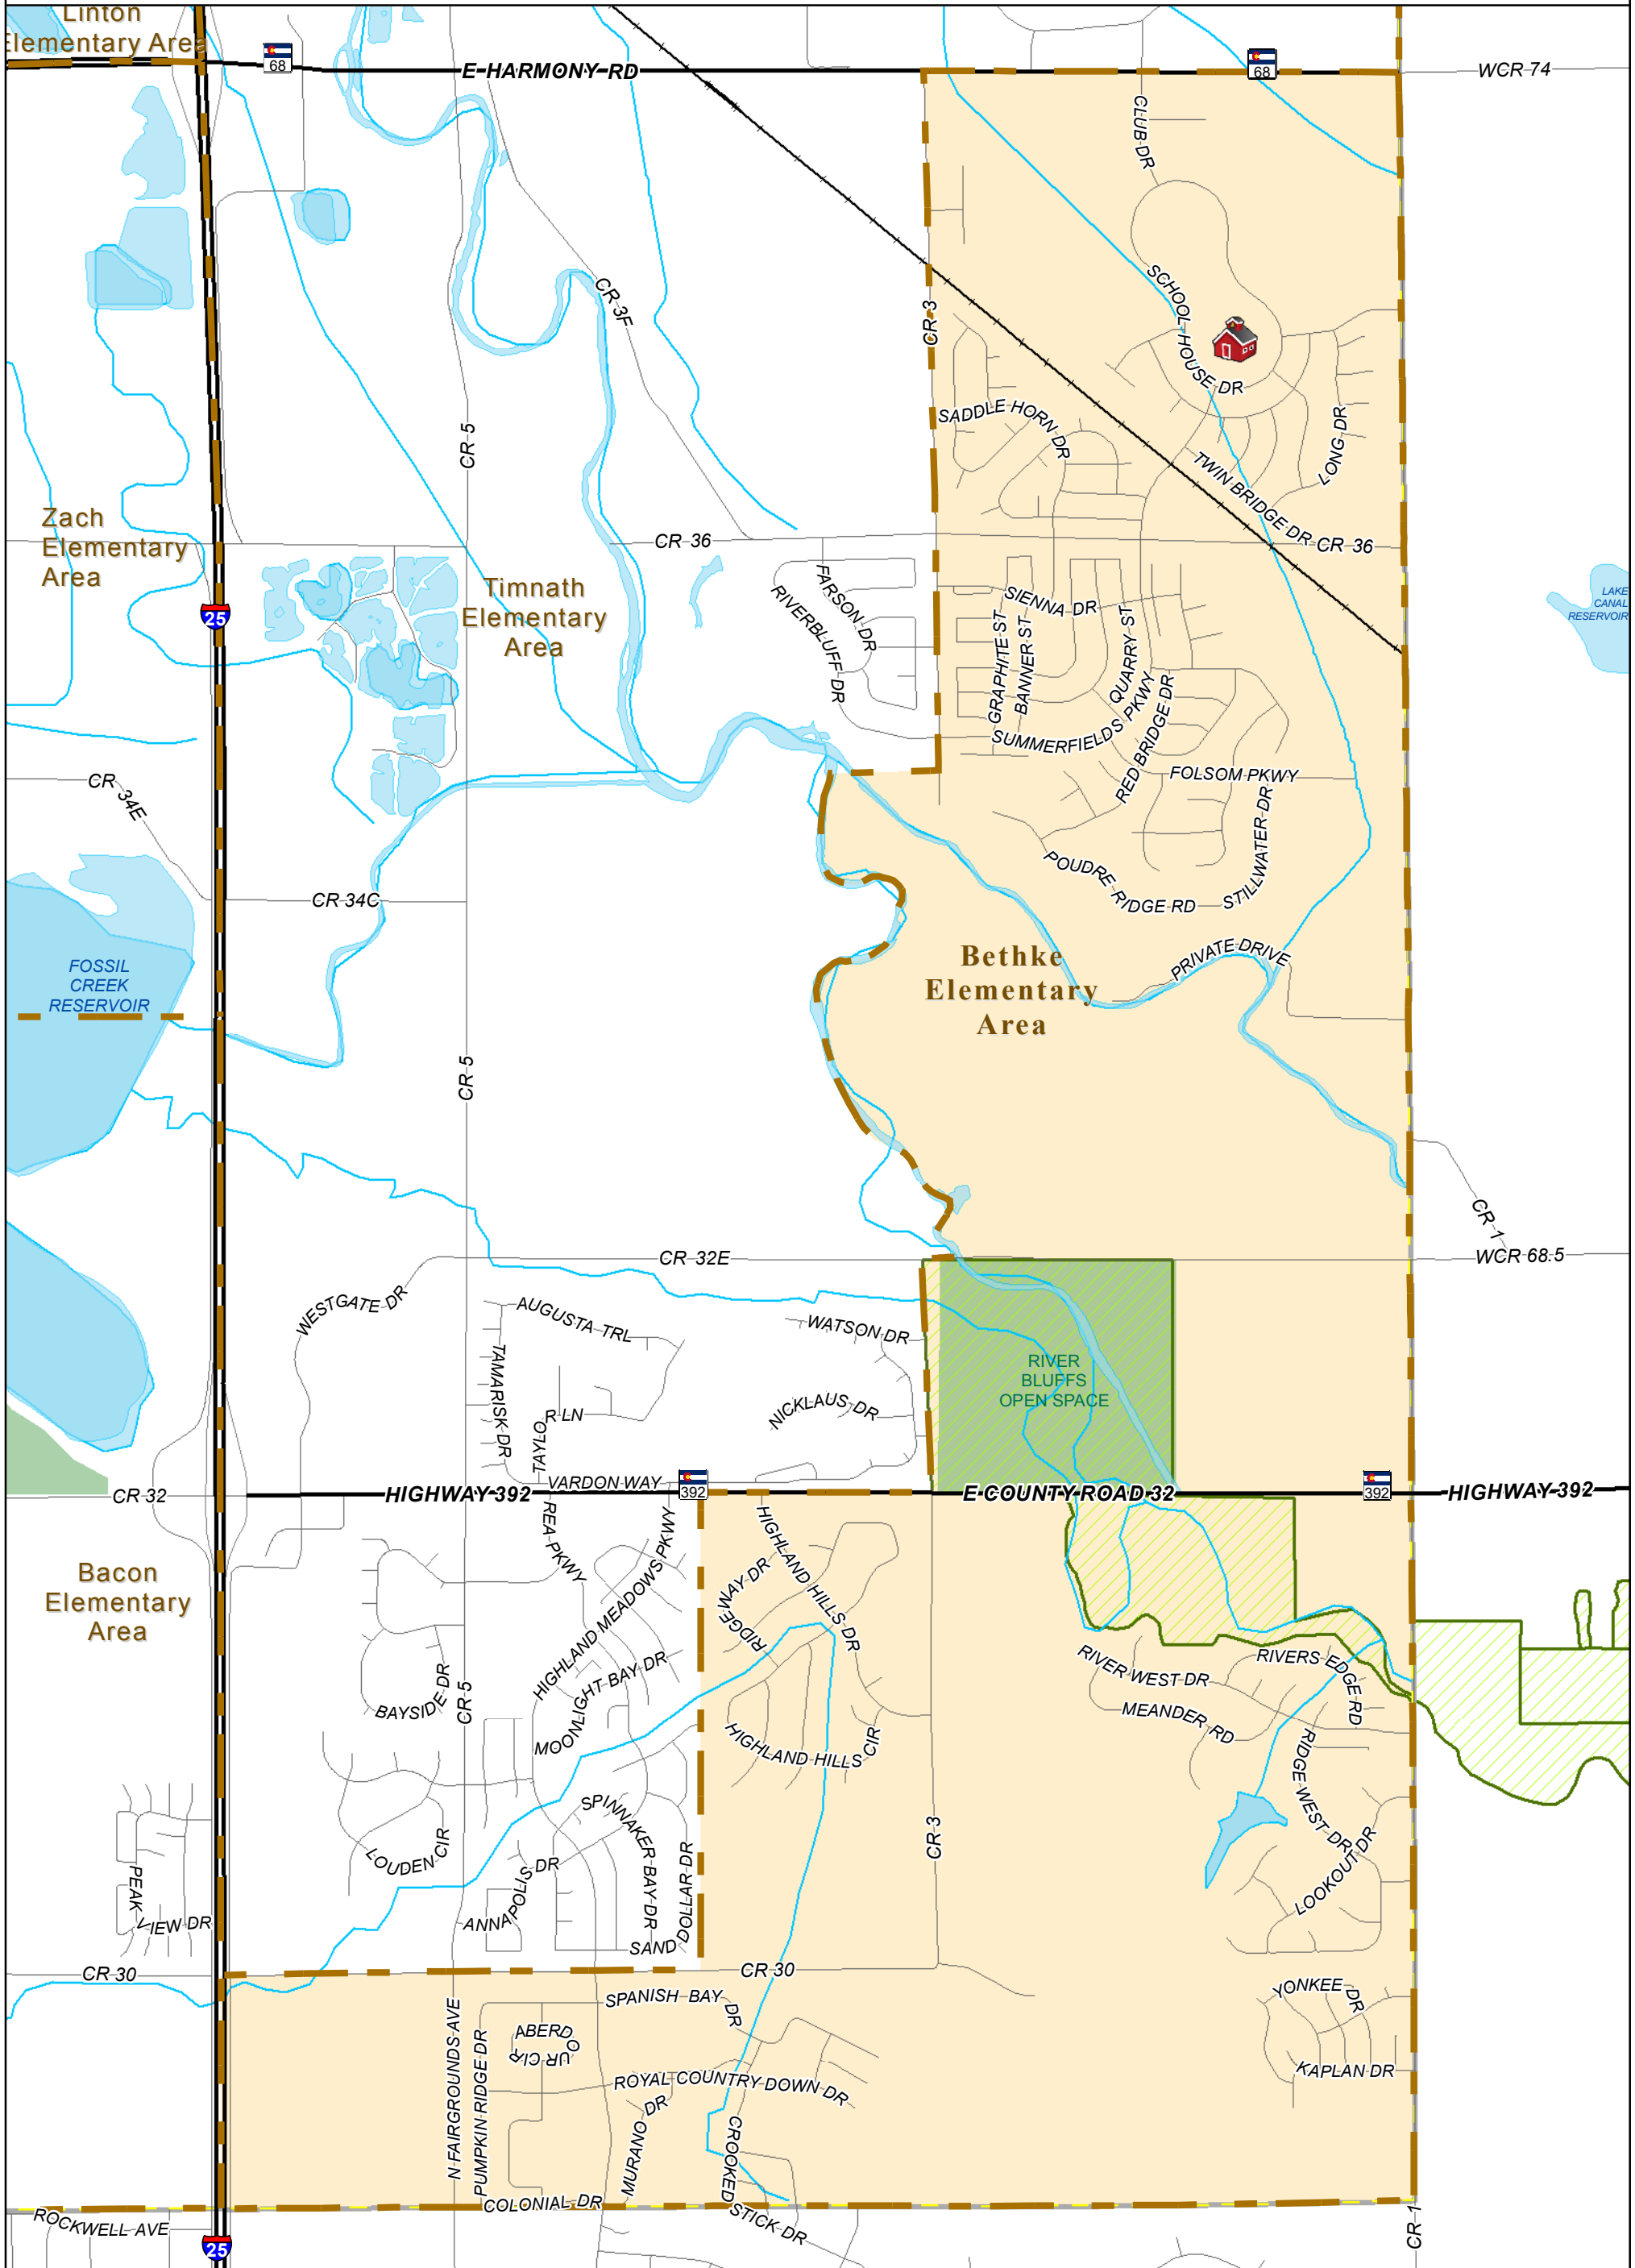

Bethke Elementary

5100 School House Drive Timnath, CO 80547

970-488-4300

- Bethke Elementary
- Other Schools
- Bethke ES Boundary

- ES Boundaries
- Streams
- Parks / C.E.