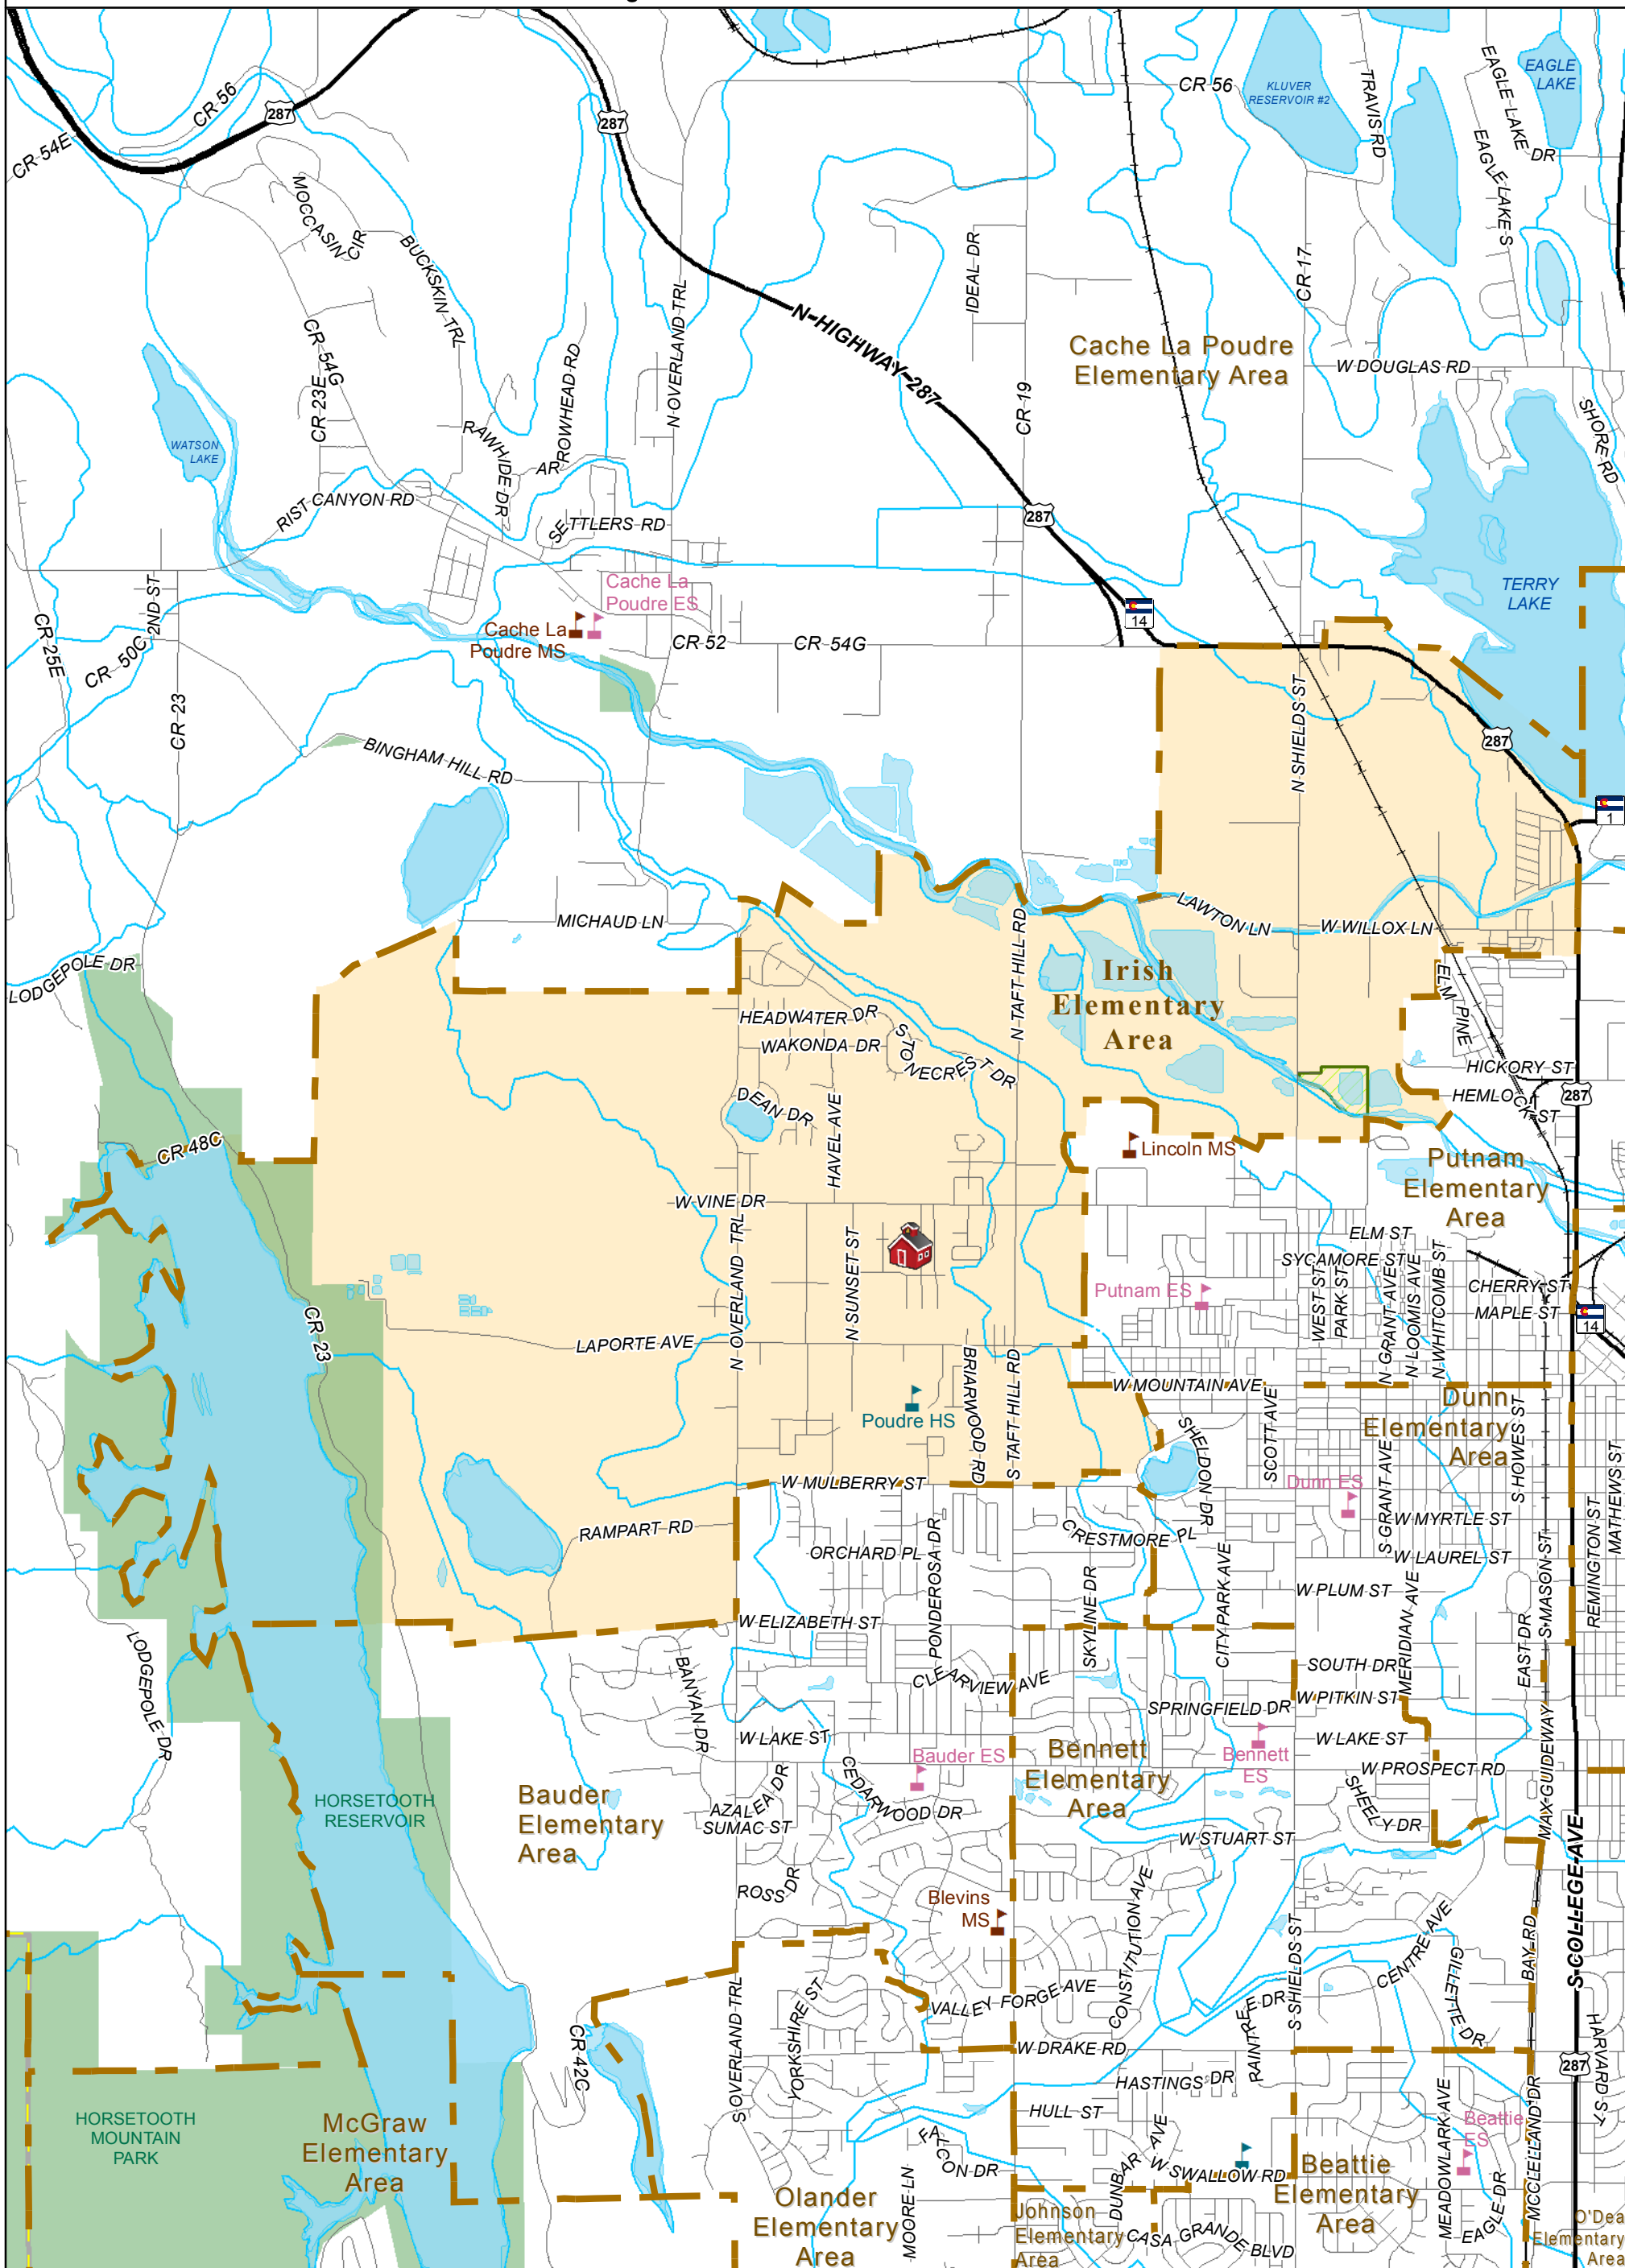

Irish Elementary

515 Irish Dr Fort Collins, CO 80521

970-488-6900

**Planning,
Design, &
Construction**
POUDRE
SCHOOL
DISTRICT

- Irish Elementary
- Other Schools
- Irish ES Boundary

- ES Boundaries
- Streams
- Parks / C.E.