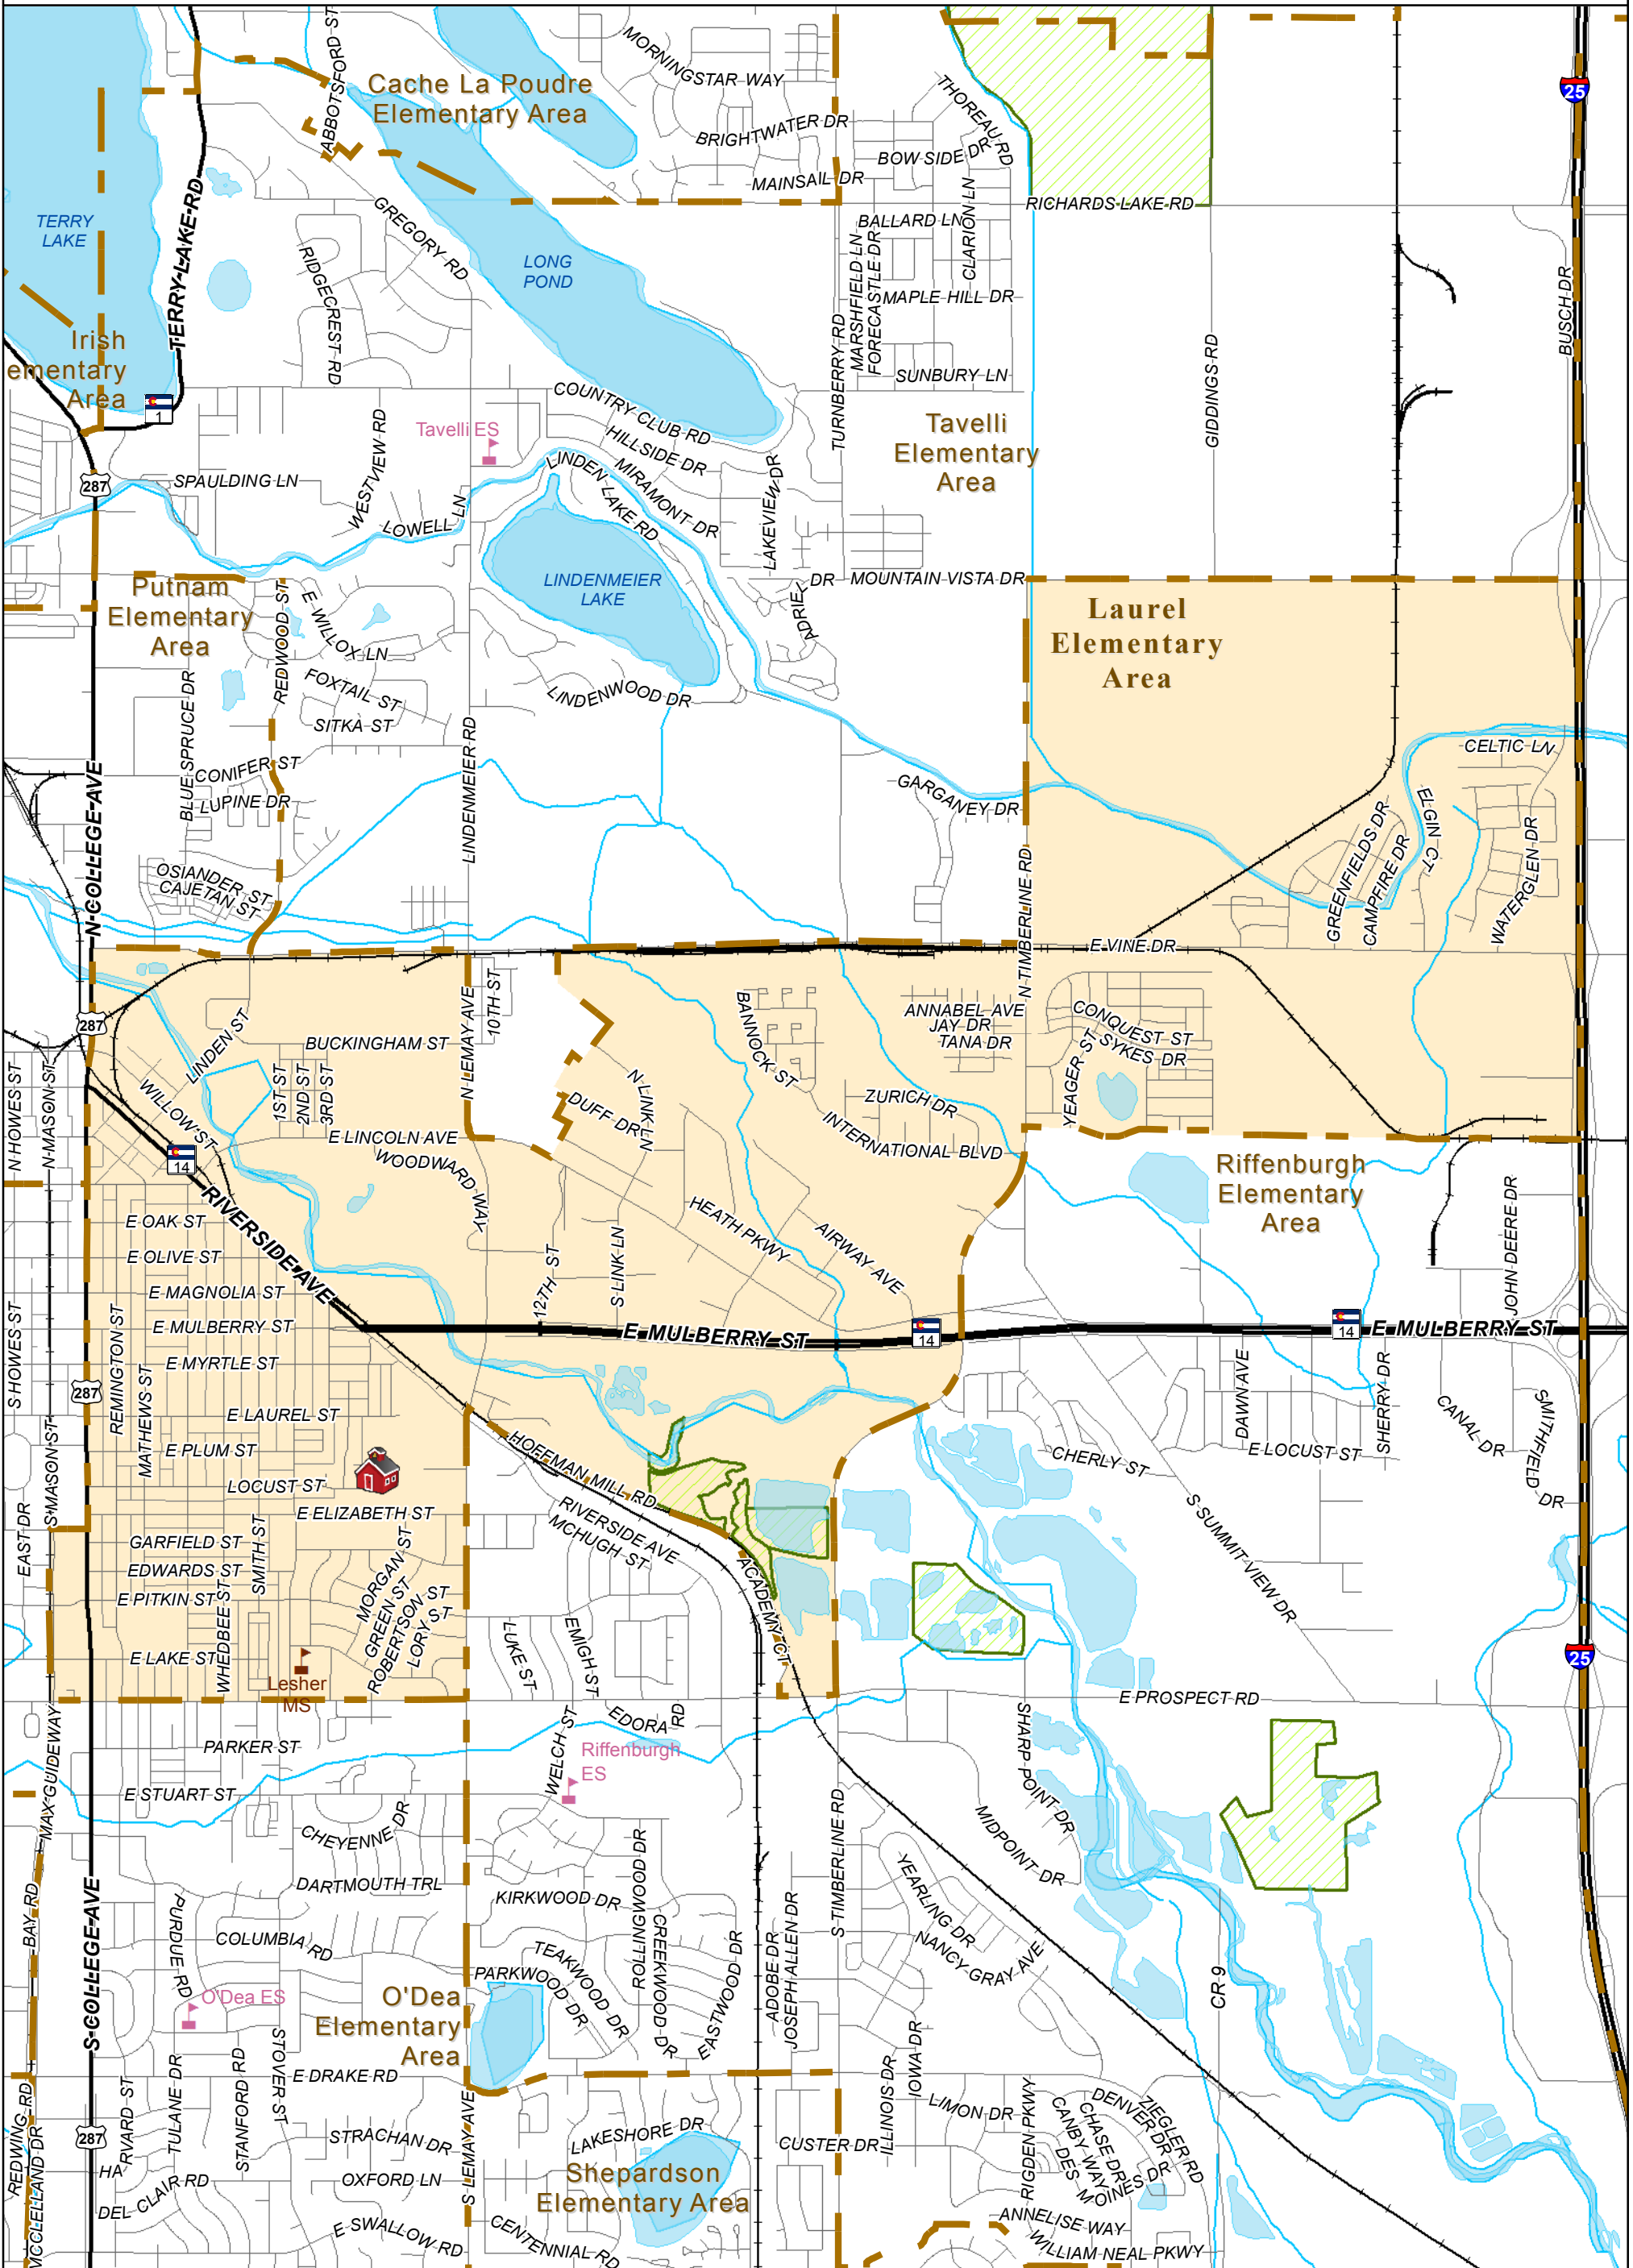

Laurel Elementary

1000 Locust Ct Fort Collins, CO 80524

970-488-5925

-  Laurel Elementary
-  Other Schools
-  Laurel ES Boundary

-  ES Boundaries
-  Streams
-  Parks / C.E.

0 0.25 Miles

Date: 20170321

Disclaimer: This map is for cartographic use only and may contain information that is no longer current. Poudre School District assumes no responsibility for any kind for use of this map. Please contact the Planning, Design & Construction Department with any questions.