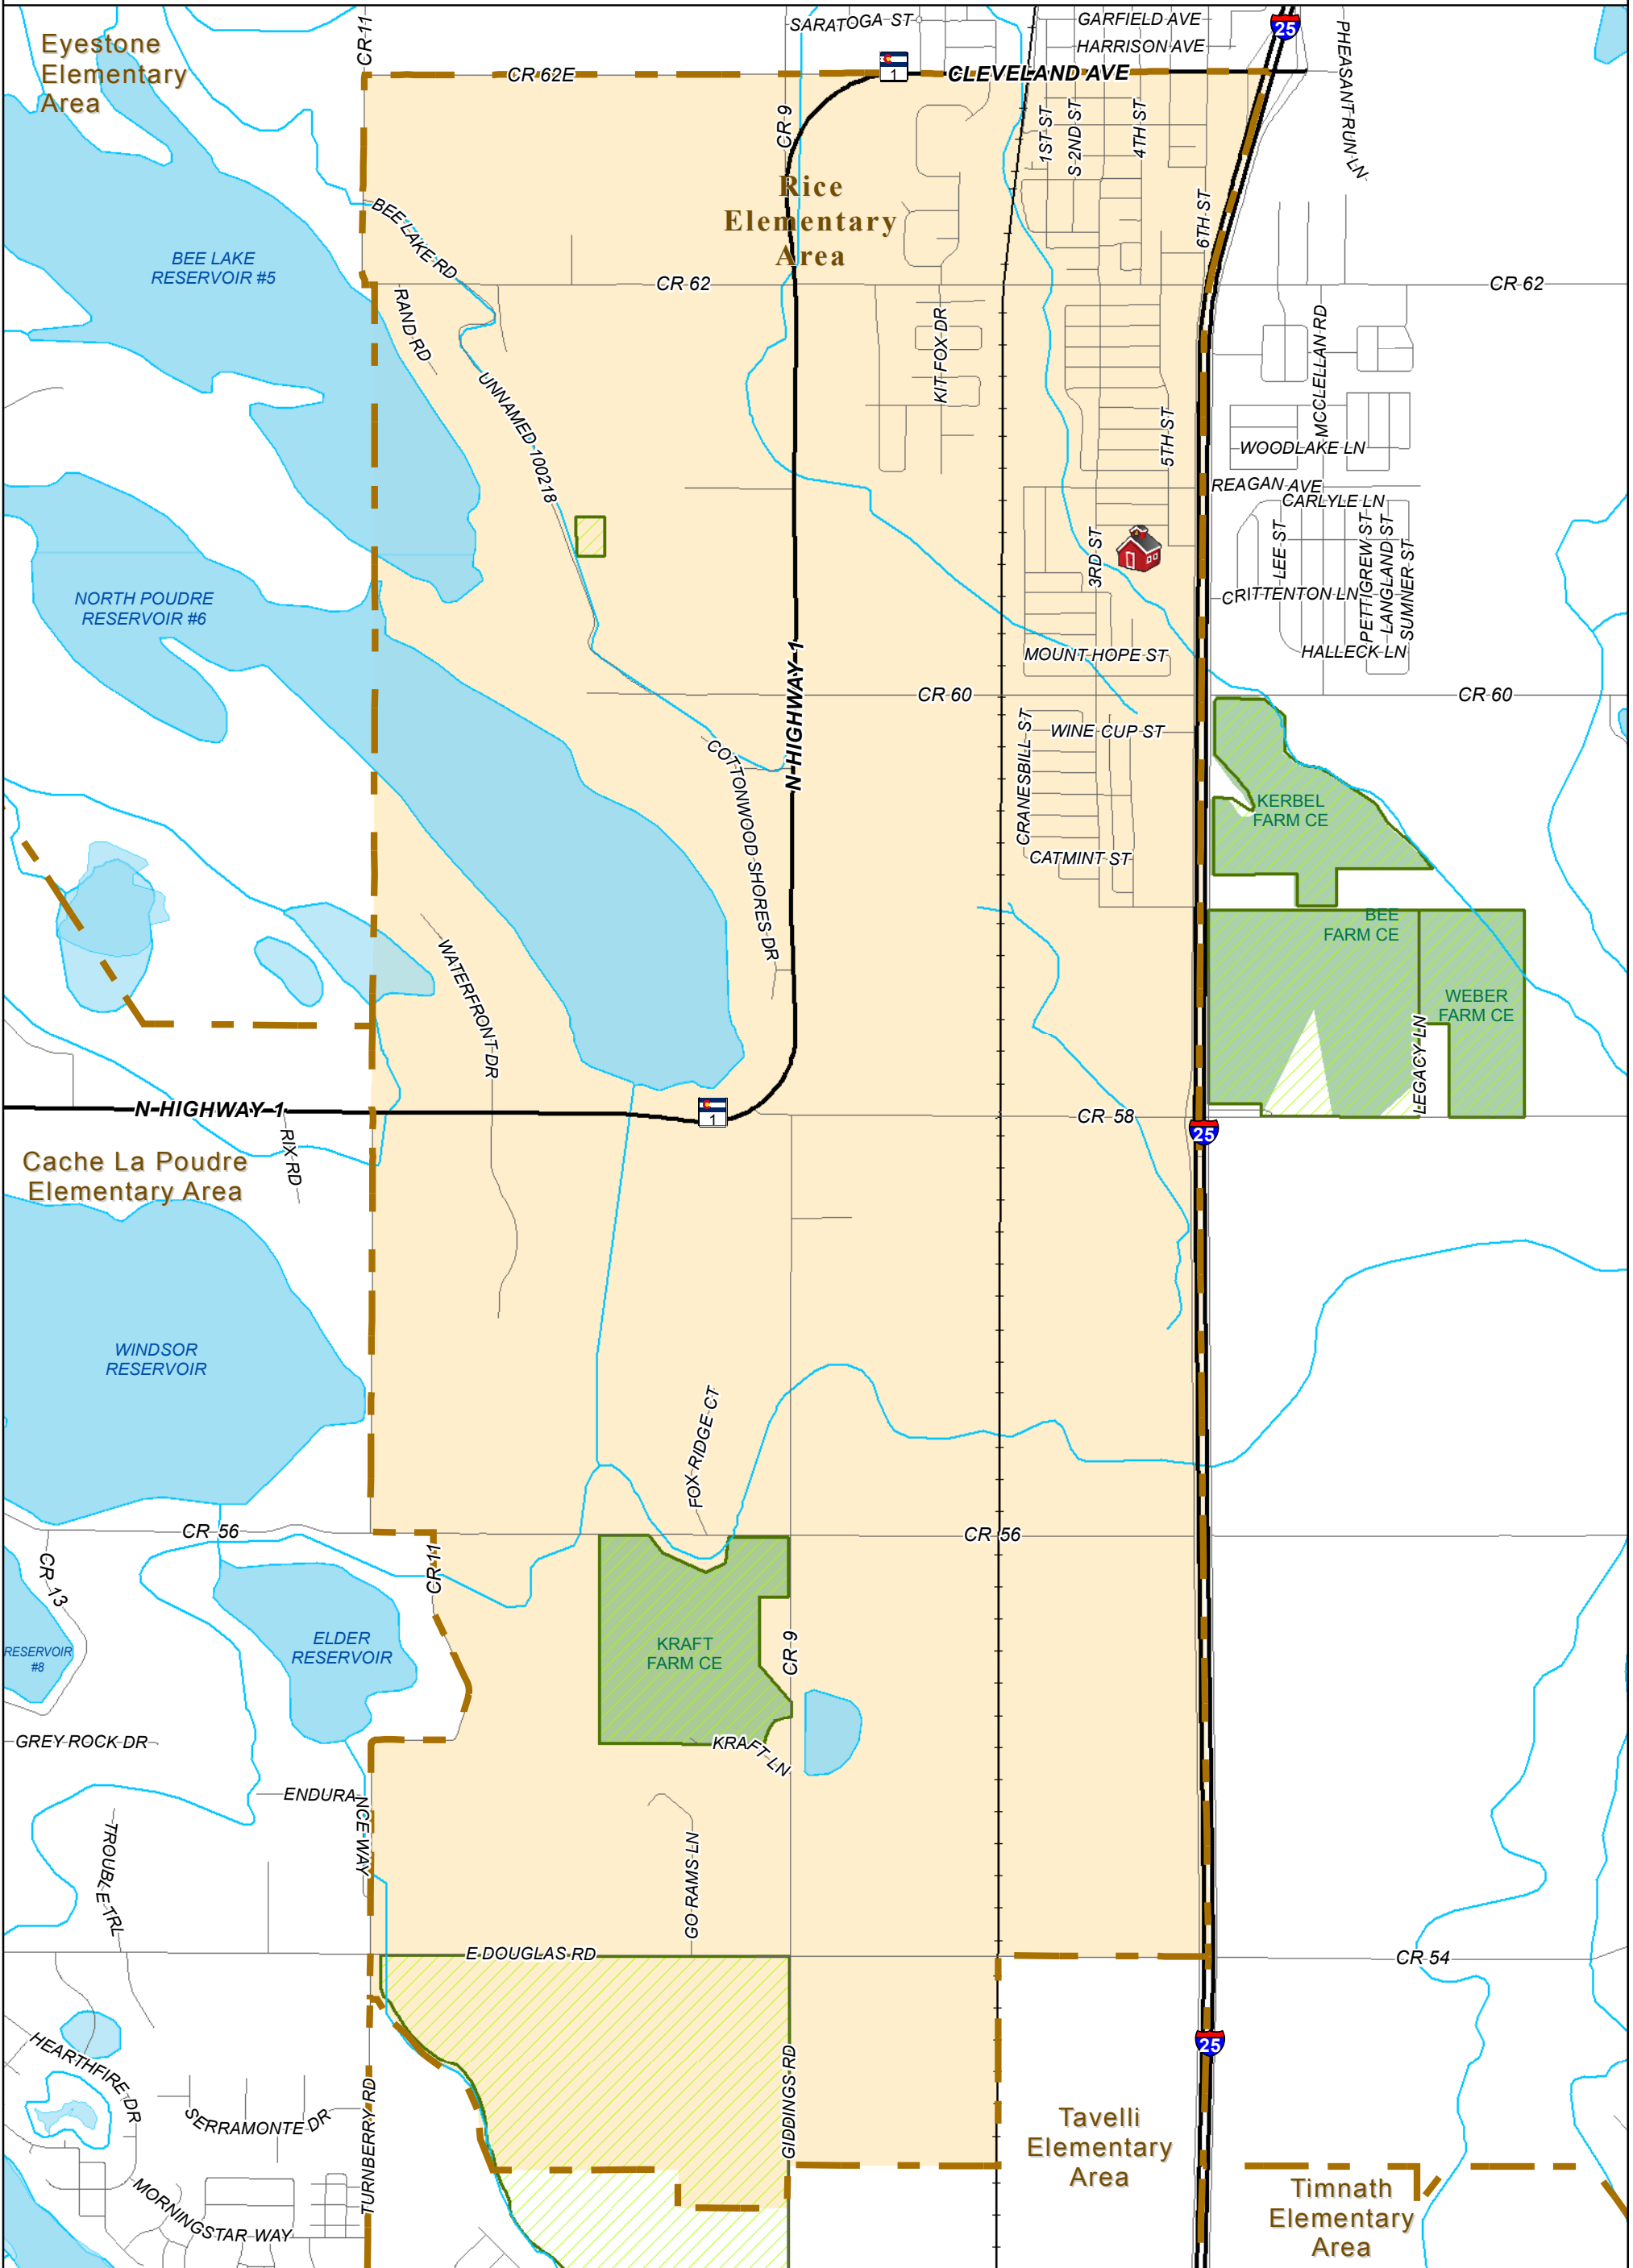

Rice Elementary

7000 3Rd Street Wellington, CO 80549
970-488-8700

-  Rice Elementary
-  Other Schools
-  Rice ES Boundary
-  ES Boundaries
-  Streams
-  Parks / C.E.

0 0.25 Miles

Date: 20170321

Disclaimer: This map is for cartographic use only and may contain information that is no longer current. Poudre School District assumes no responsibility of any kind for use of this map. Please contact the Planning, Design & Construction Department with any questions.