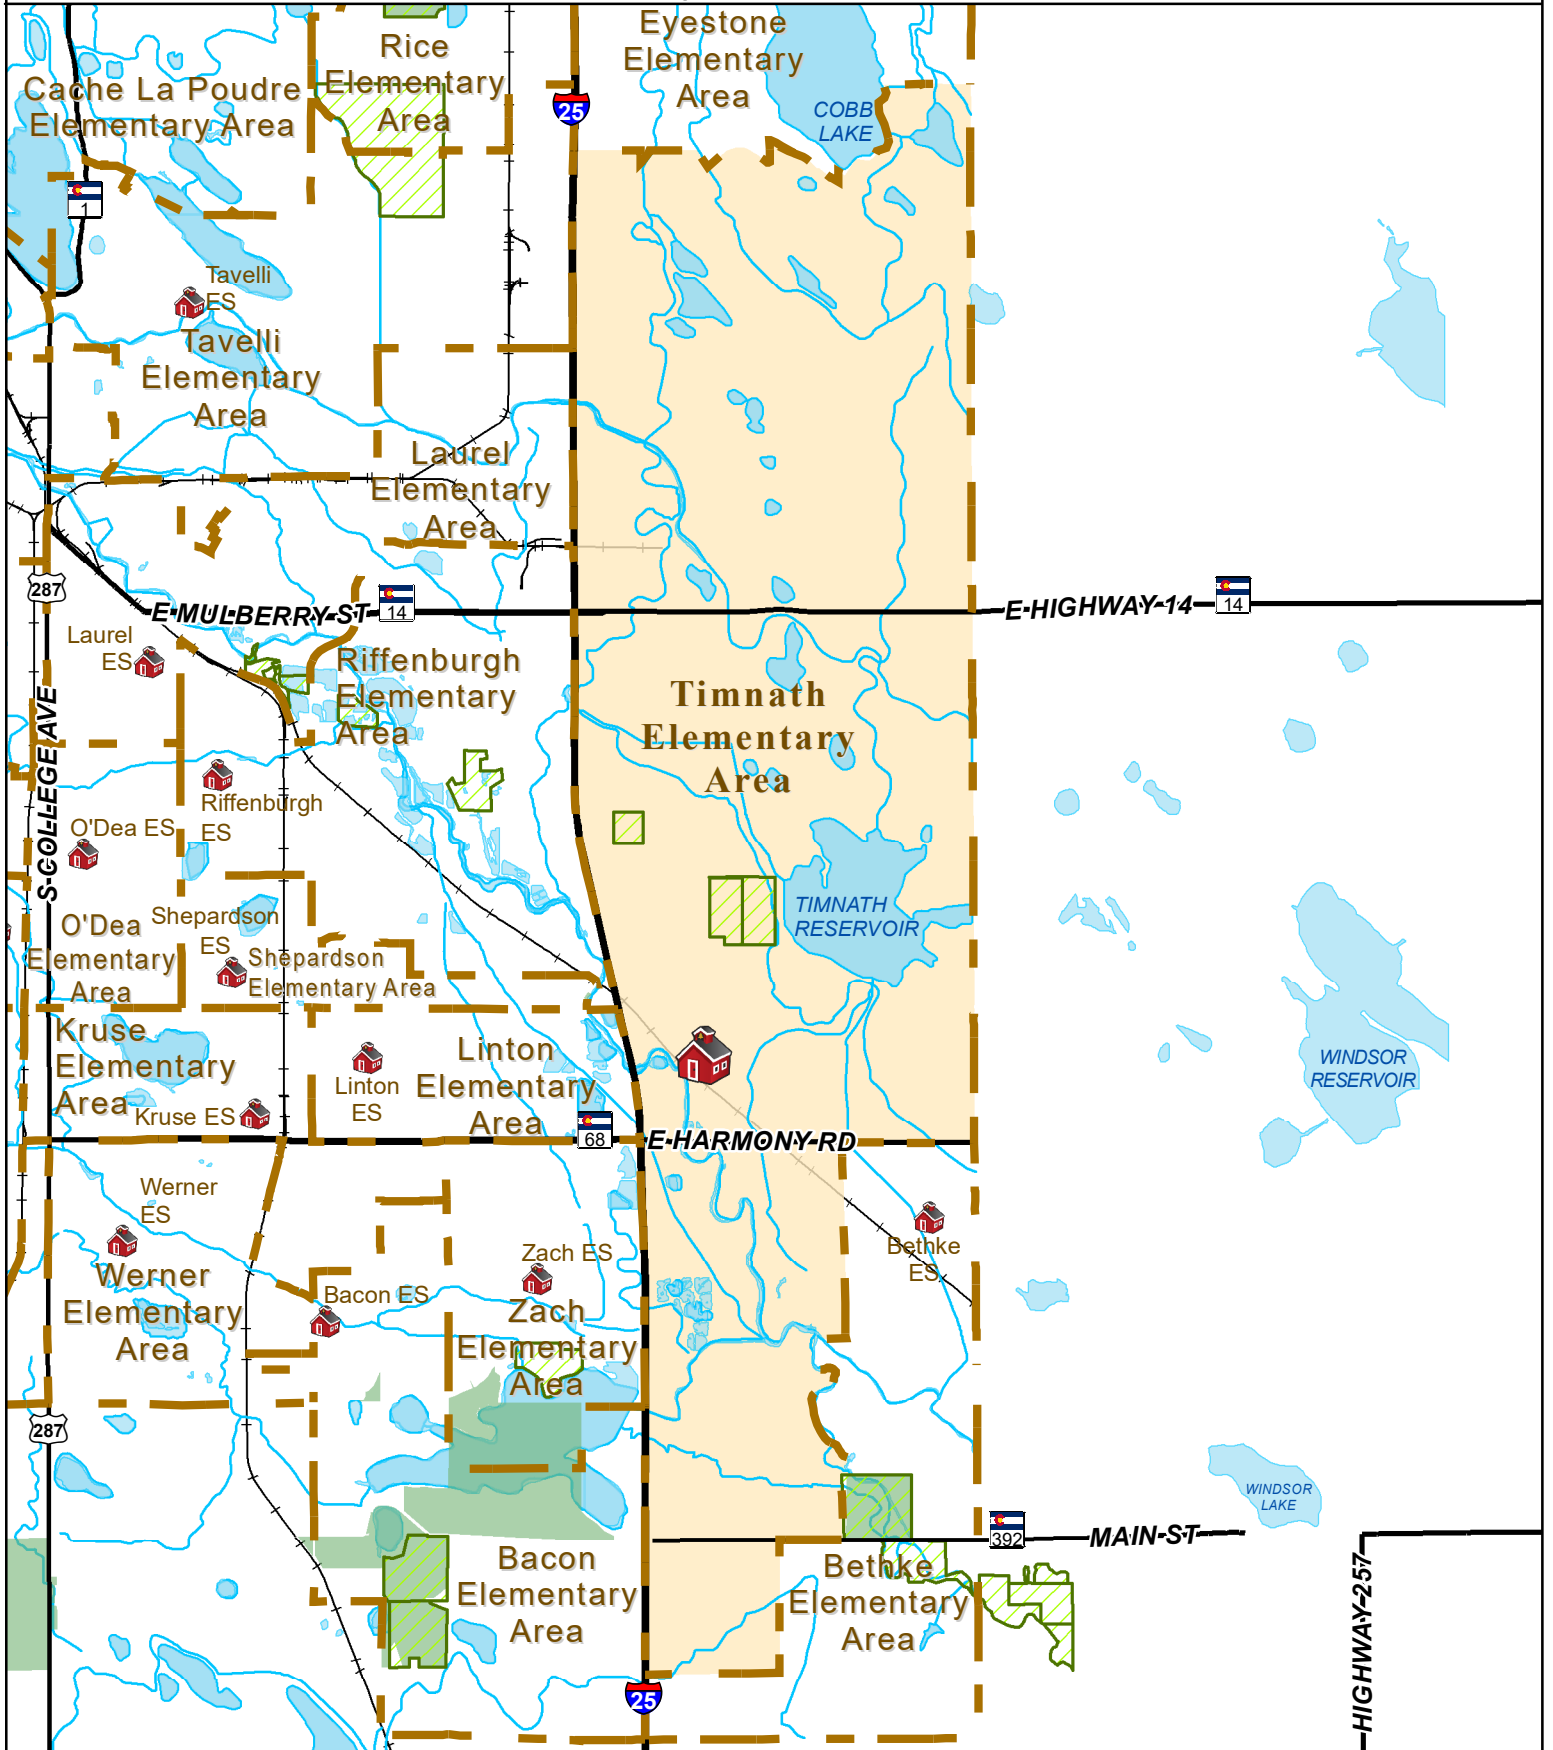

Timnath Elementary

3909 Main Street, Timnath, CO 80547
970-488-6825

- Timnath Elementary
- Elementary Schools
- Timnath ES Boundary
- ES Boundaries
- Streams
- Parks