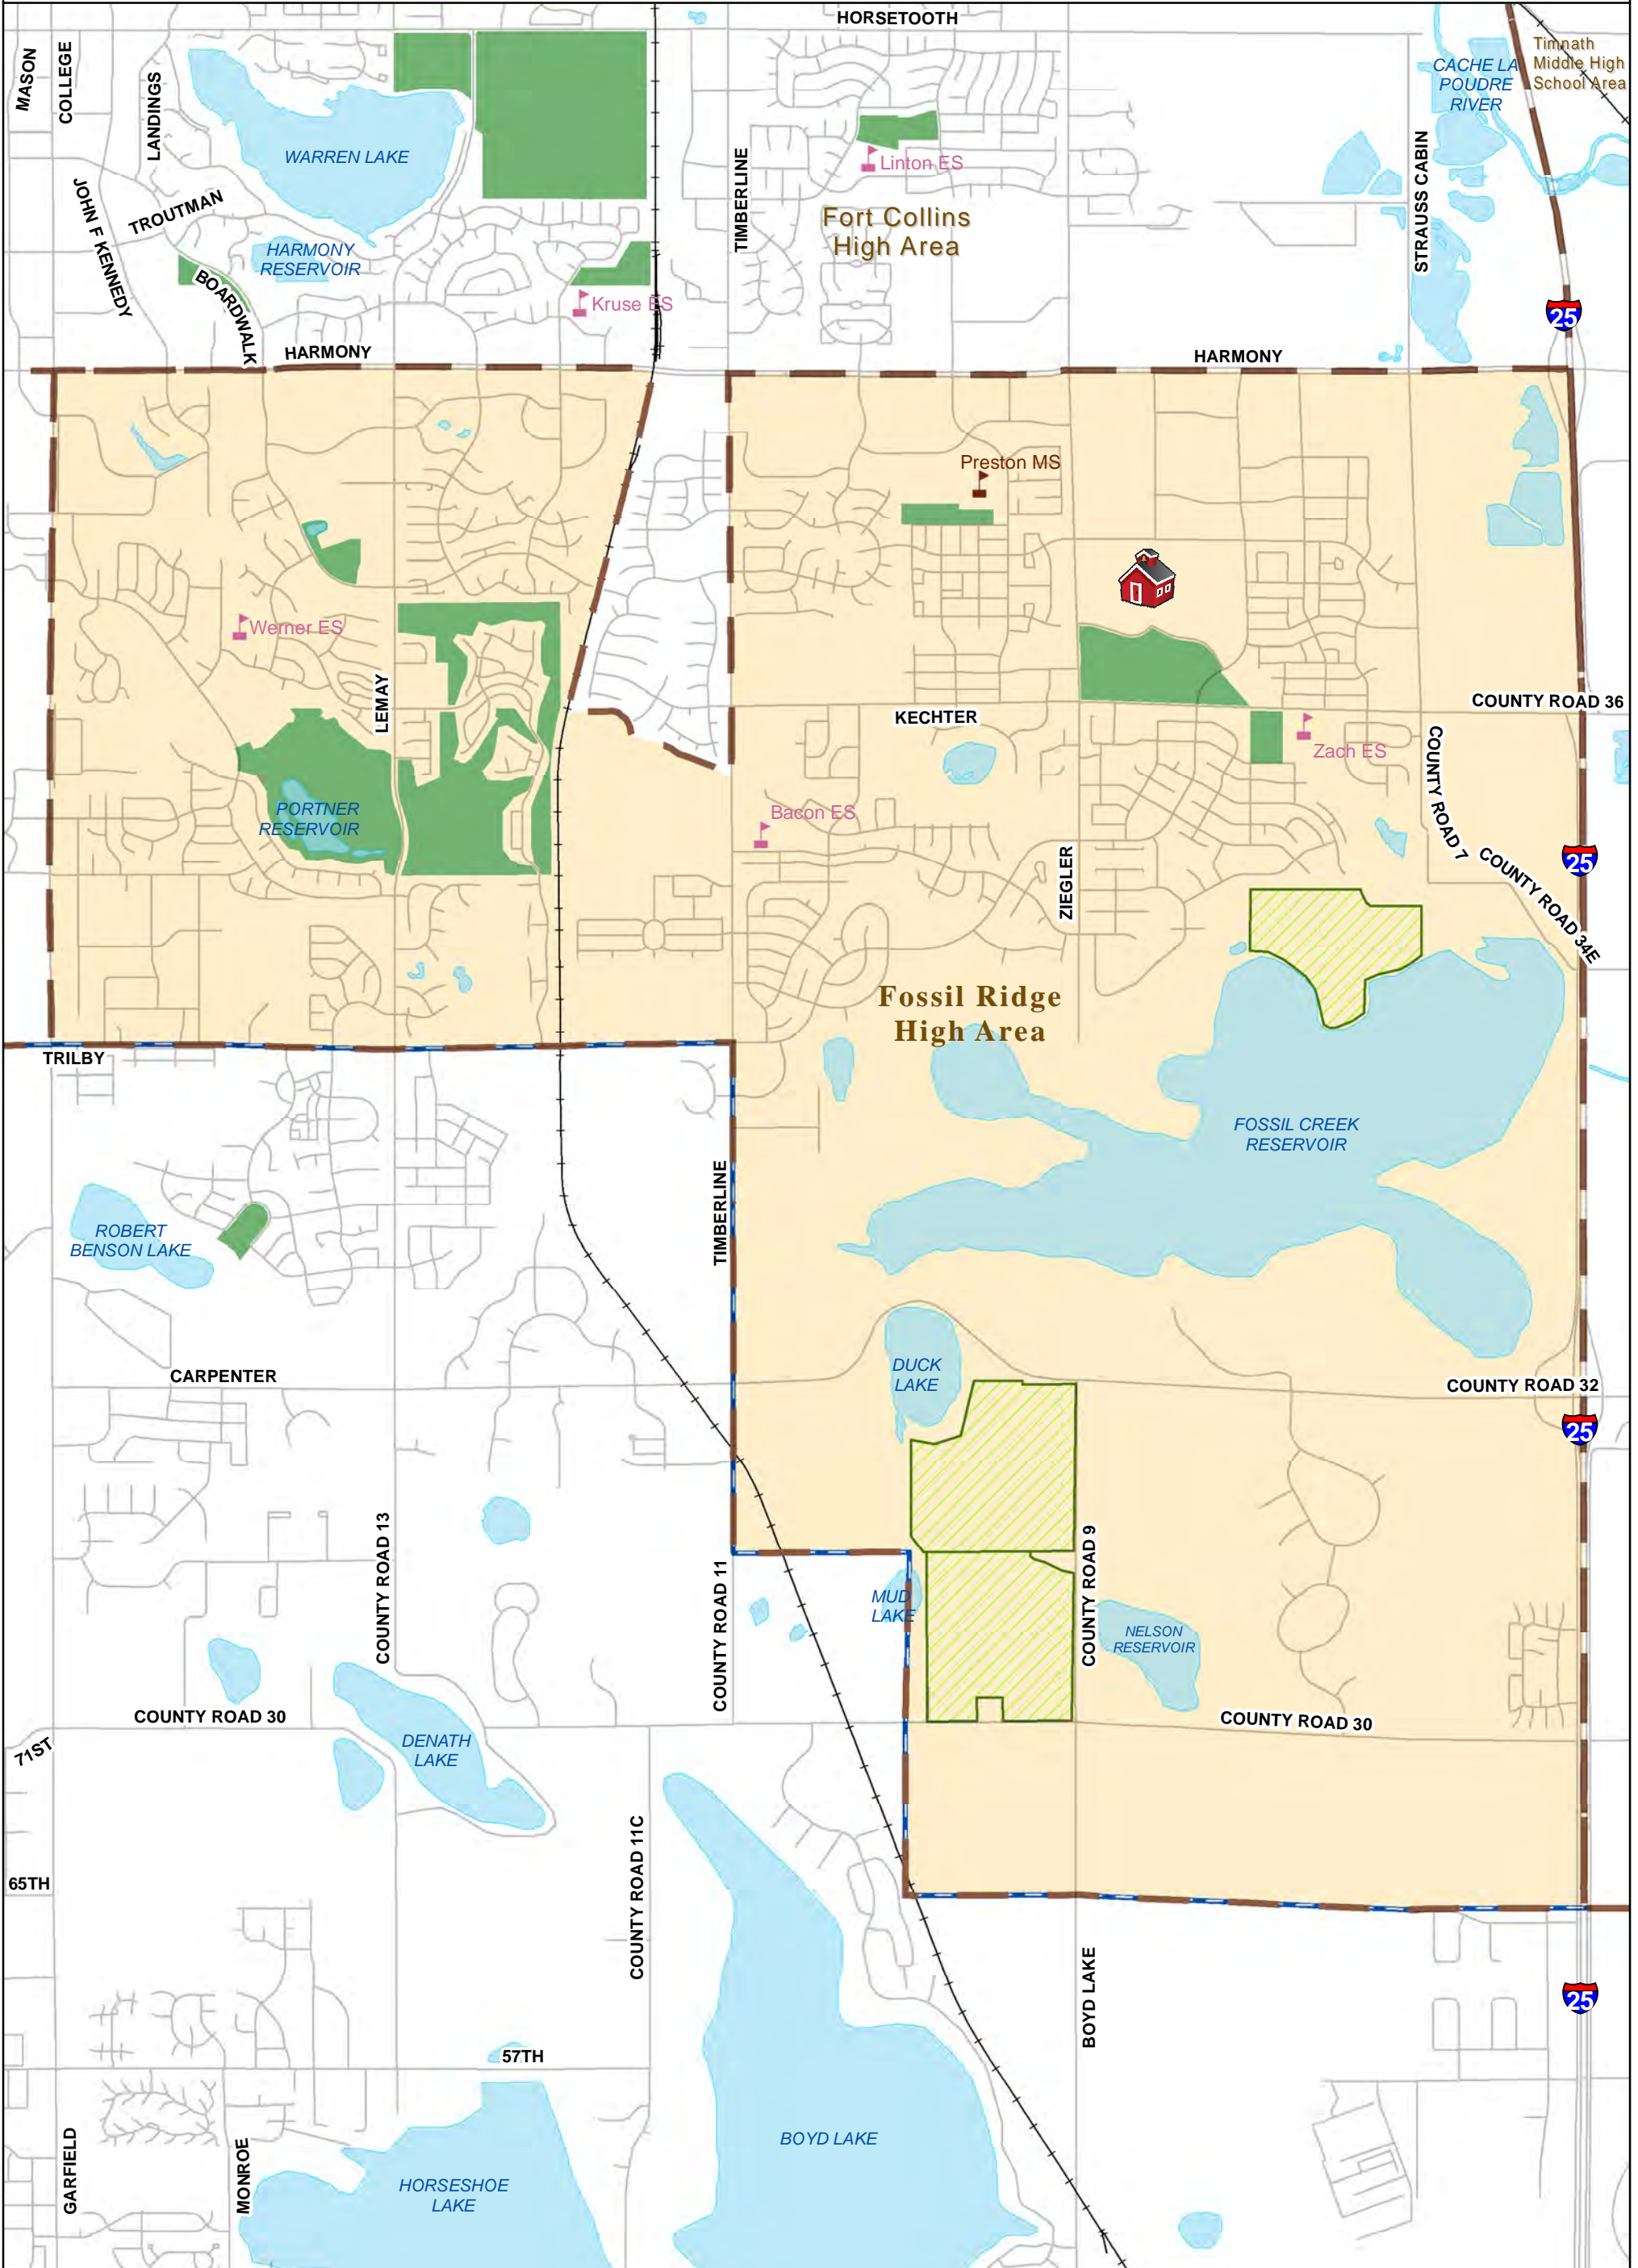

Fossil Ridge High

5400 Zeigler Rd Fort Collins, CO 80528

970-488-6260

- Fossil Ridge High
- ▲ Other Schools
- Fossil Ridge High
- HS Boundaries
- Parks
- Conservation Easements

0 0.35 Miles

Date: 20221205

Disclaimer: This map is for cartographic use only and may contain information that is no longer current. Poudre School District assumes no responsibility of any kind for use of this map. Please contact the Planning, Design & Construction Department with any questions.