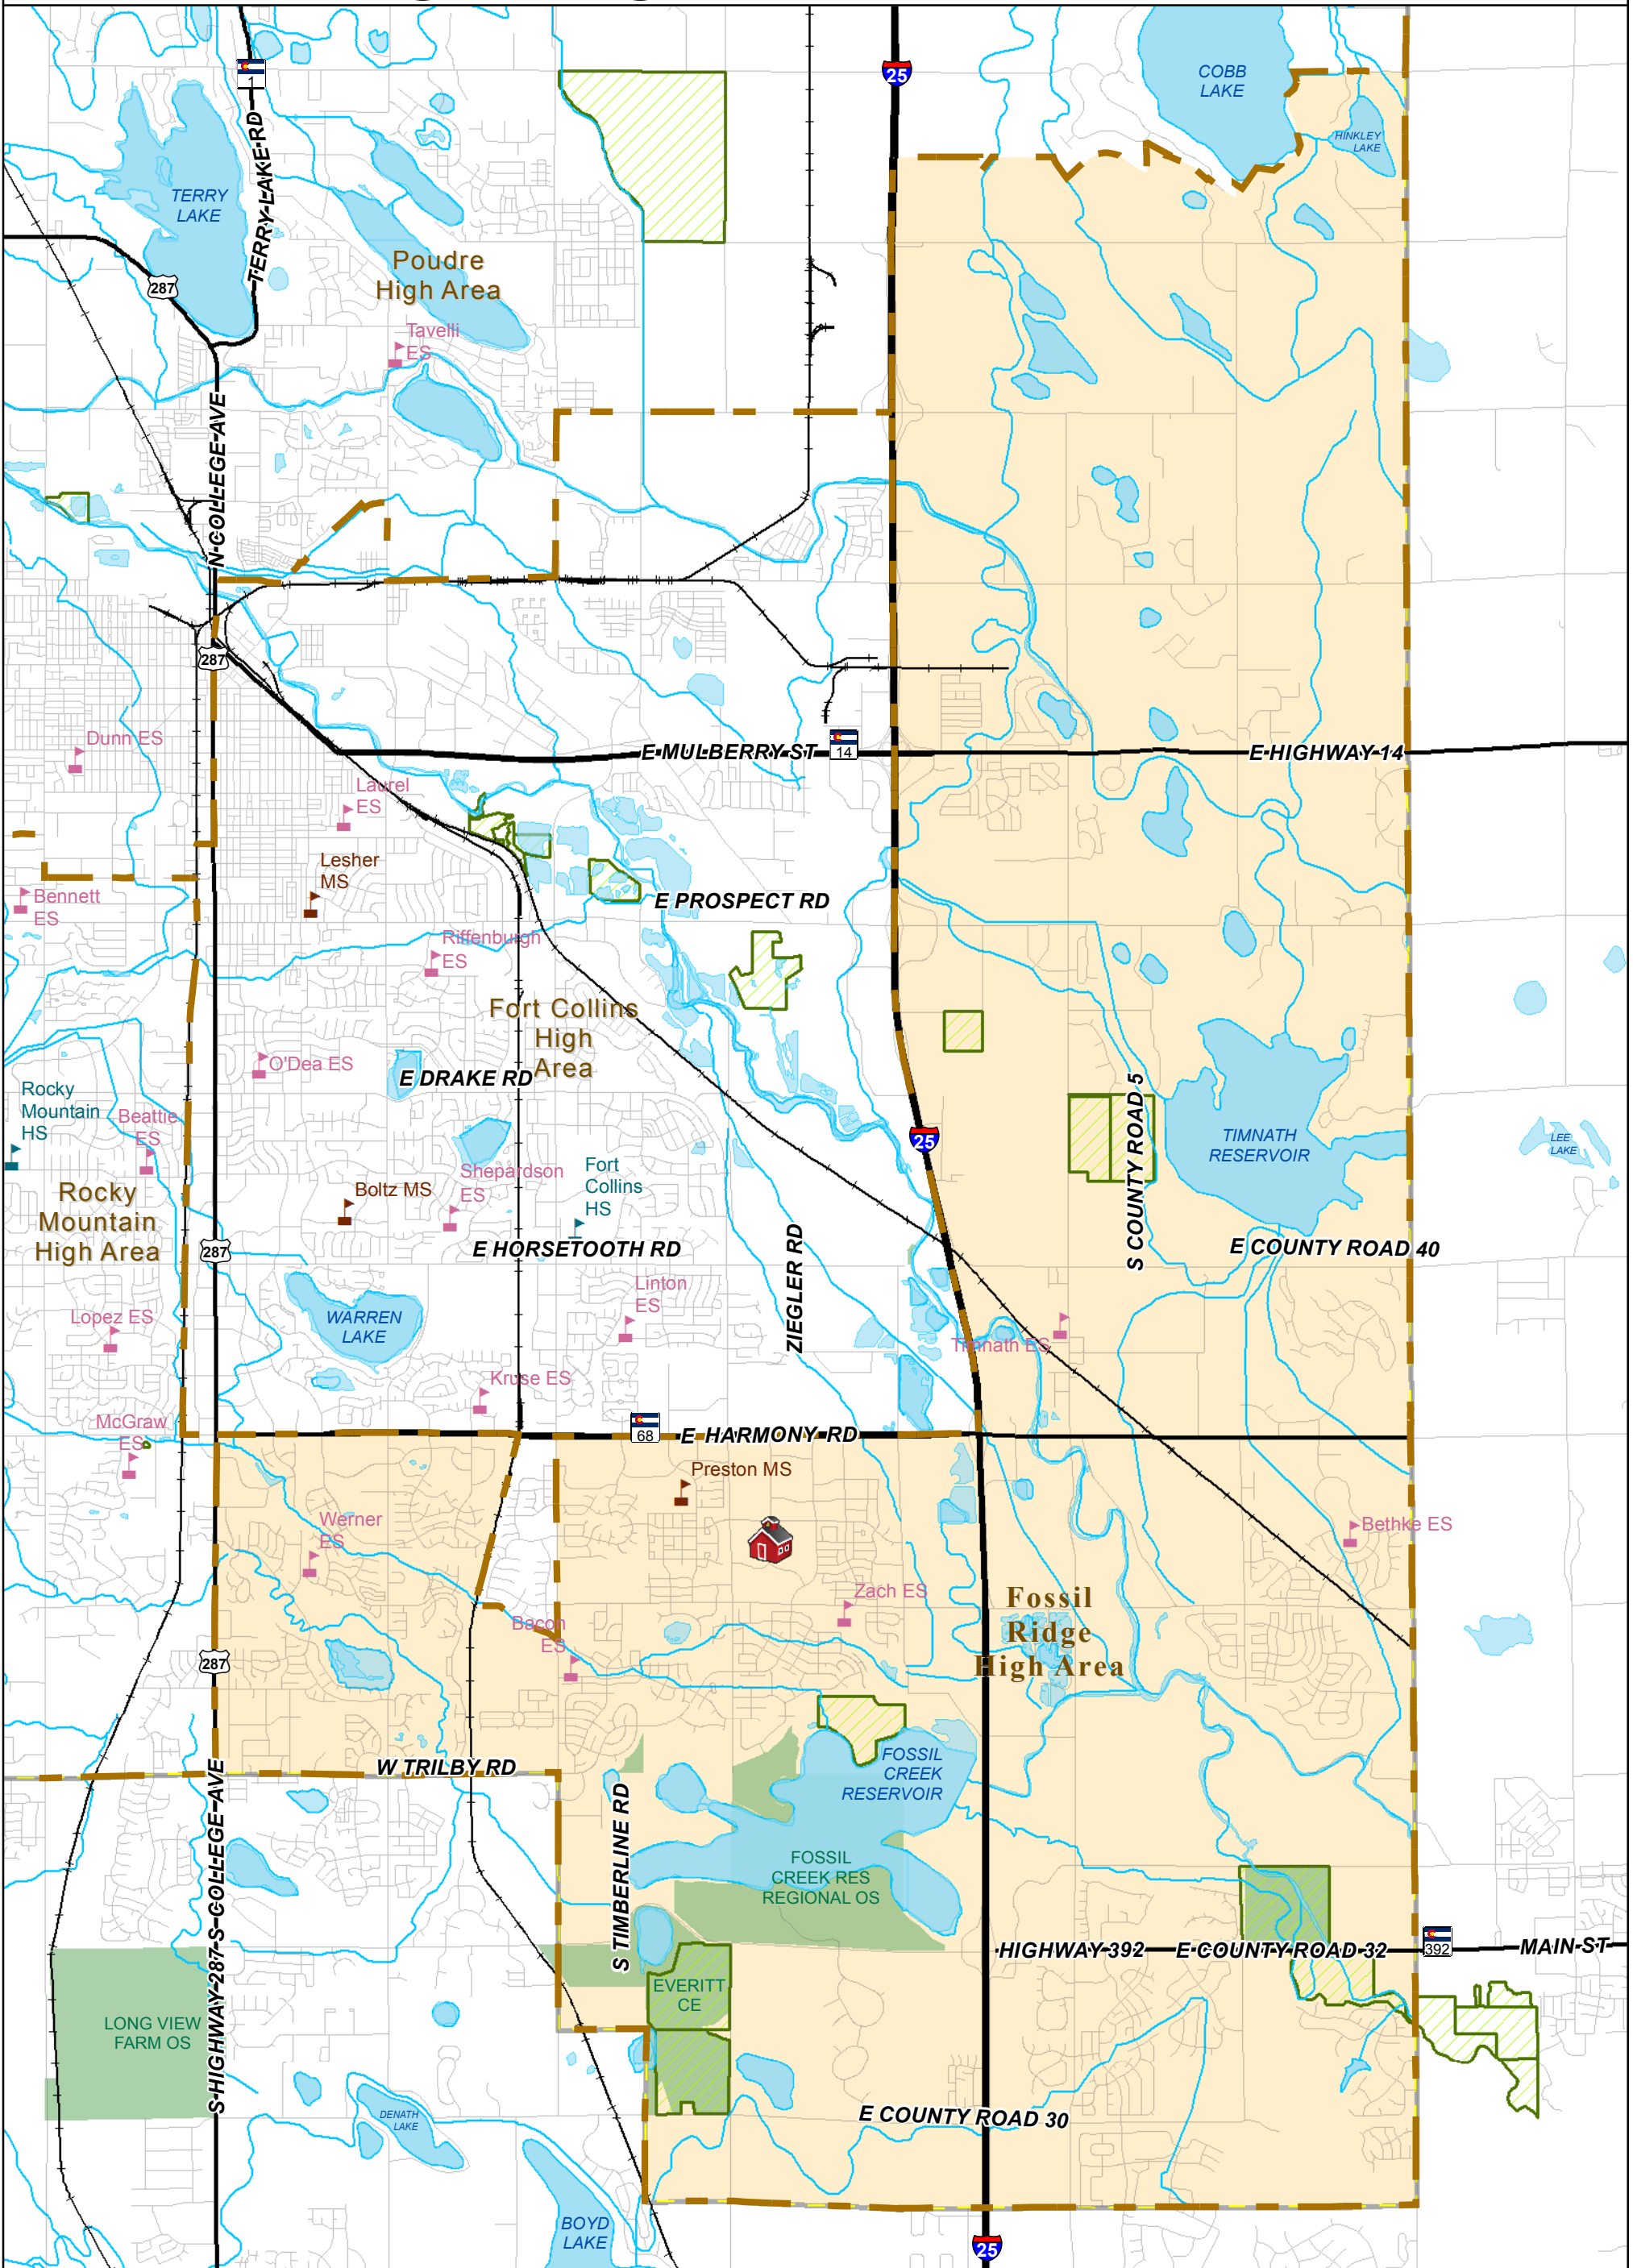

Fossil Ridge High

5400 Zeigler Rd Fort Collins, CO 85026

970-488-6260

Planning,
Design, &
Construction

POUDRE
SCHOOL
DISTRICT

- Fossil Ridge High
- Other Schools
- Fossil Ridge HS Boundary

- HS Boundaries
- Streams
- Parks / C.E.