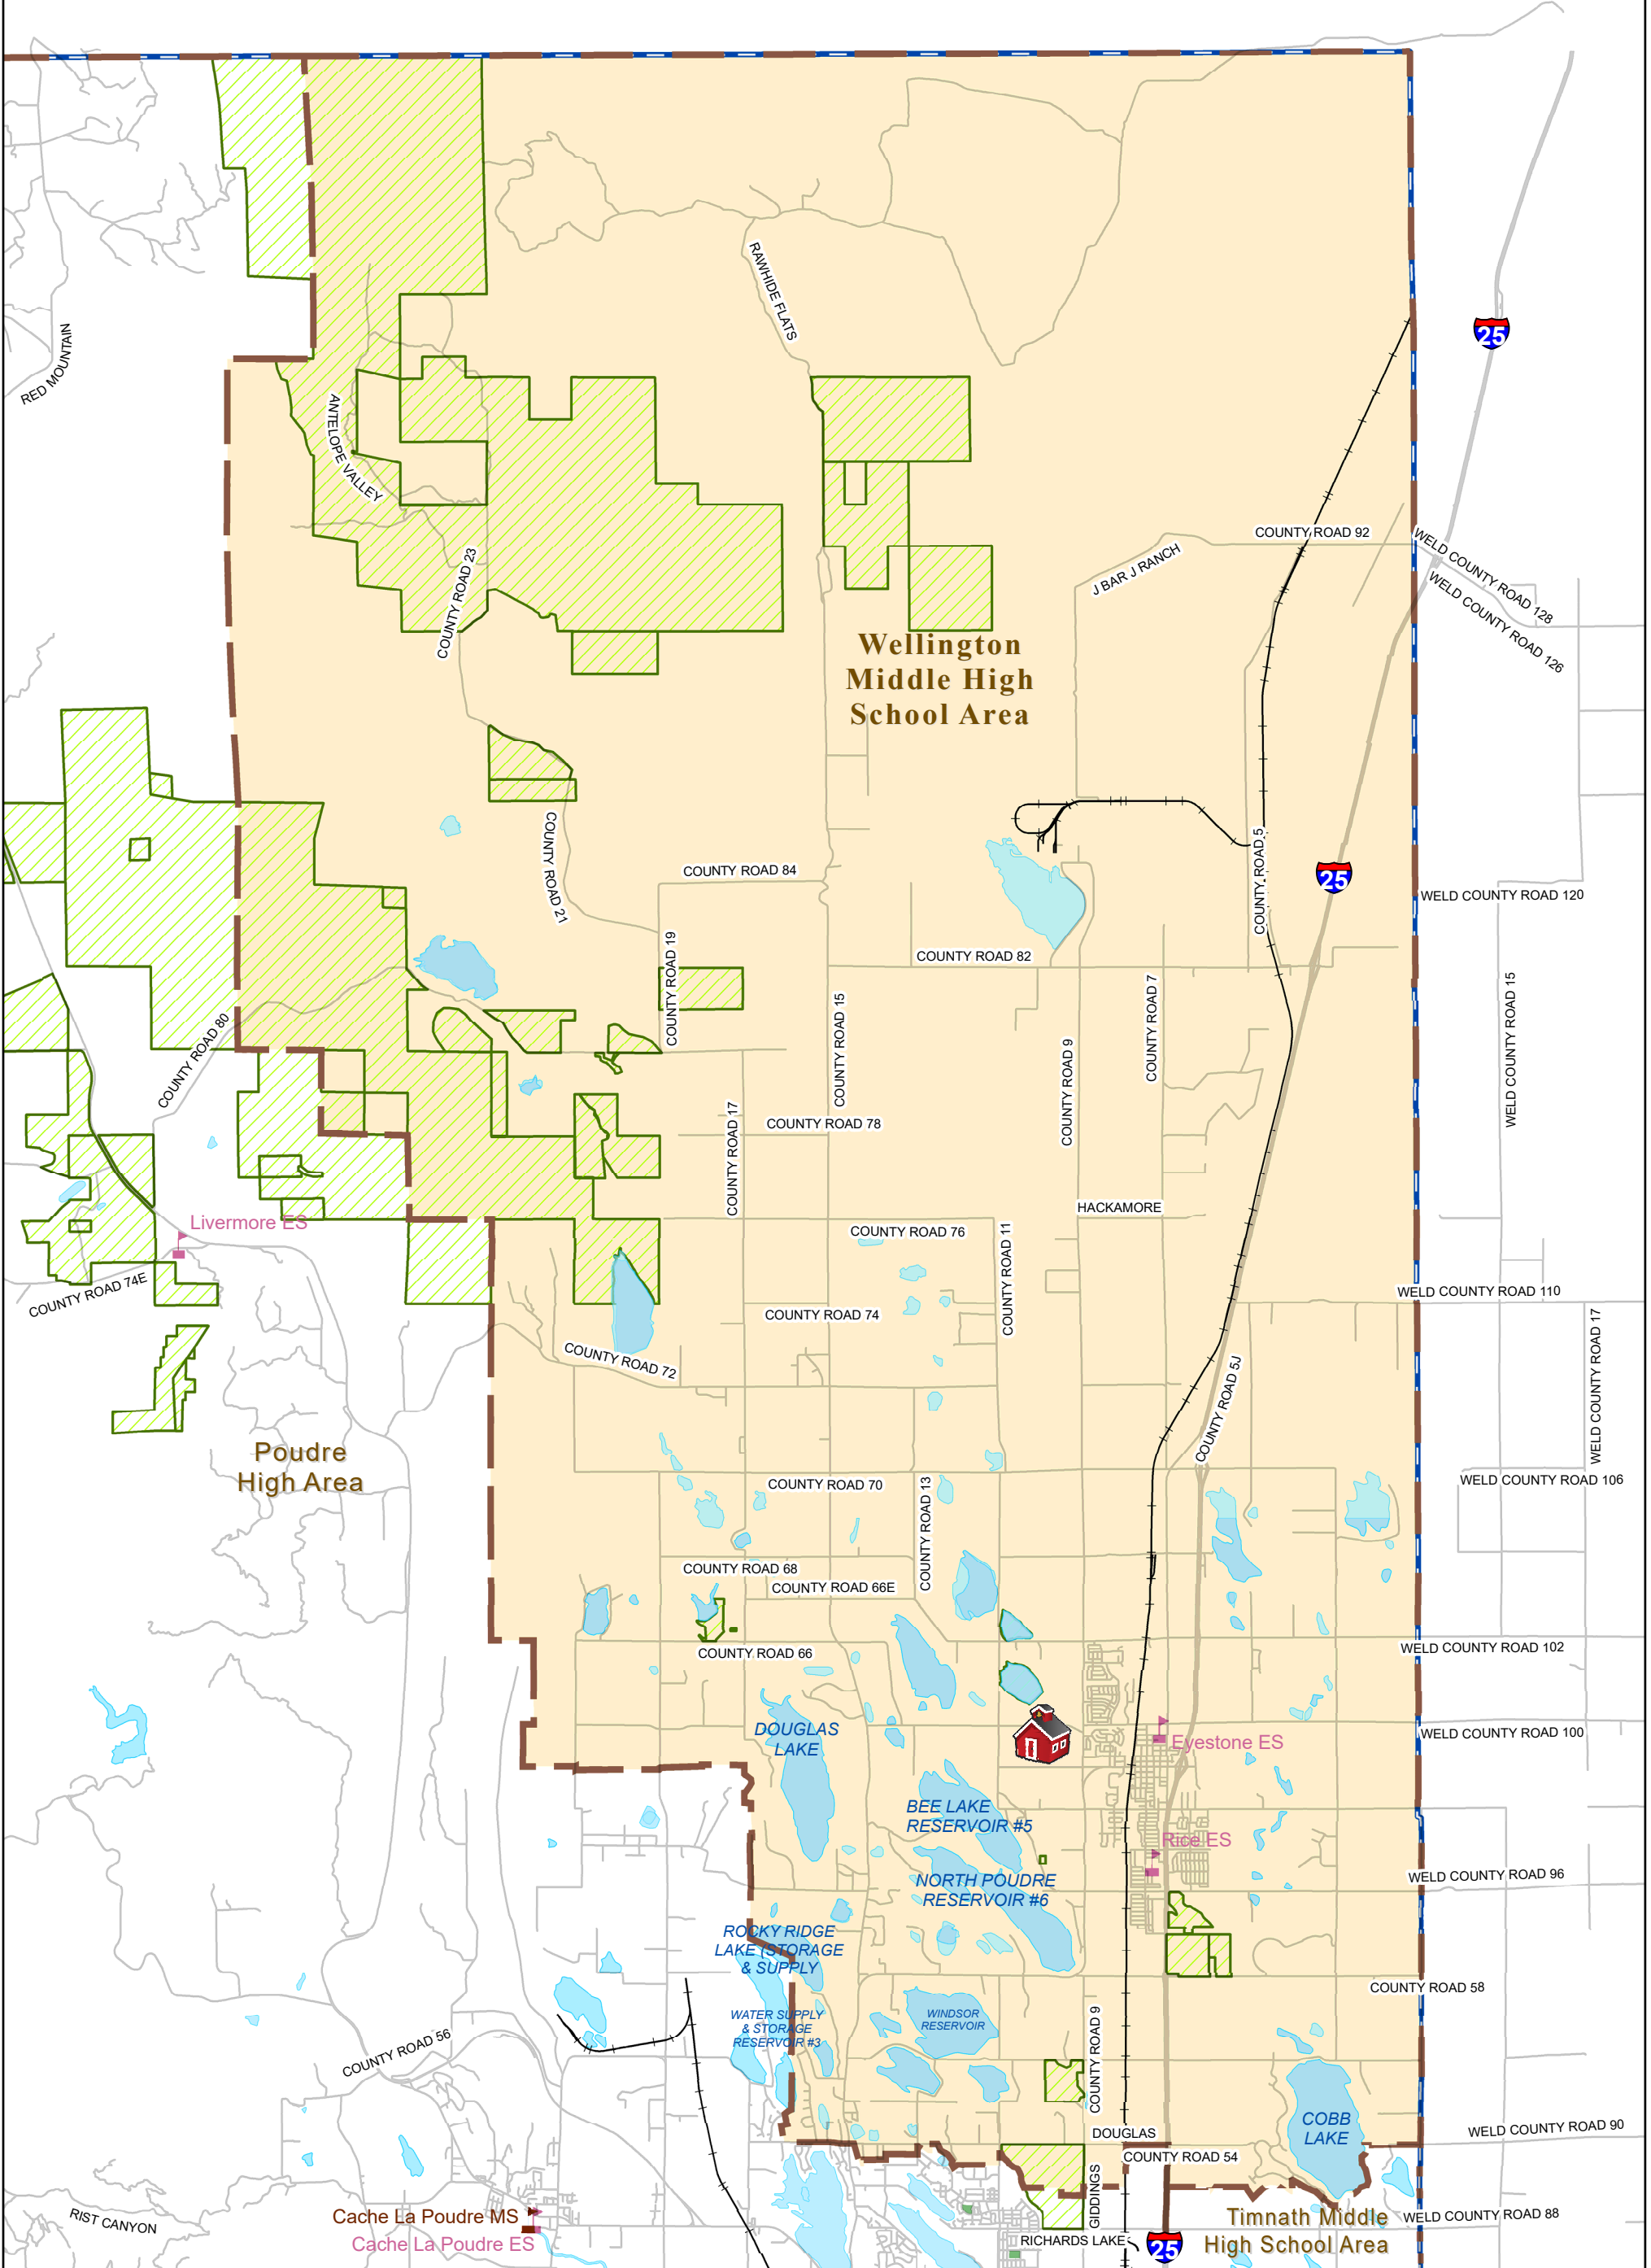

Wellington Middle High

2856 Cleveland Avenue, Wellington, CO 80549

970-472-2700

Facilities & Construction

-  Wellington Middle High
-  Other Schools
-  Wellington Middle High Boundary
-  HS Boundaries
-  Parks
-  Conservation Easements

Date: 20221201

Disclaimer: This map is for cartographic use only and may contain information that is no longer current. Poudre School District assumes no responsibility of any kind for use of this map. Please contact the Planning, Design & Construction Department with any questions.