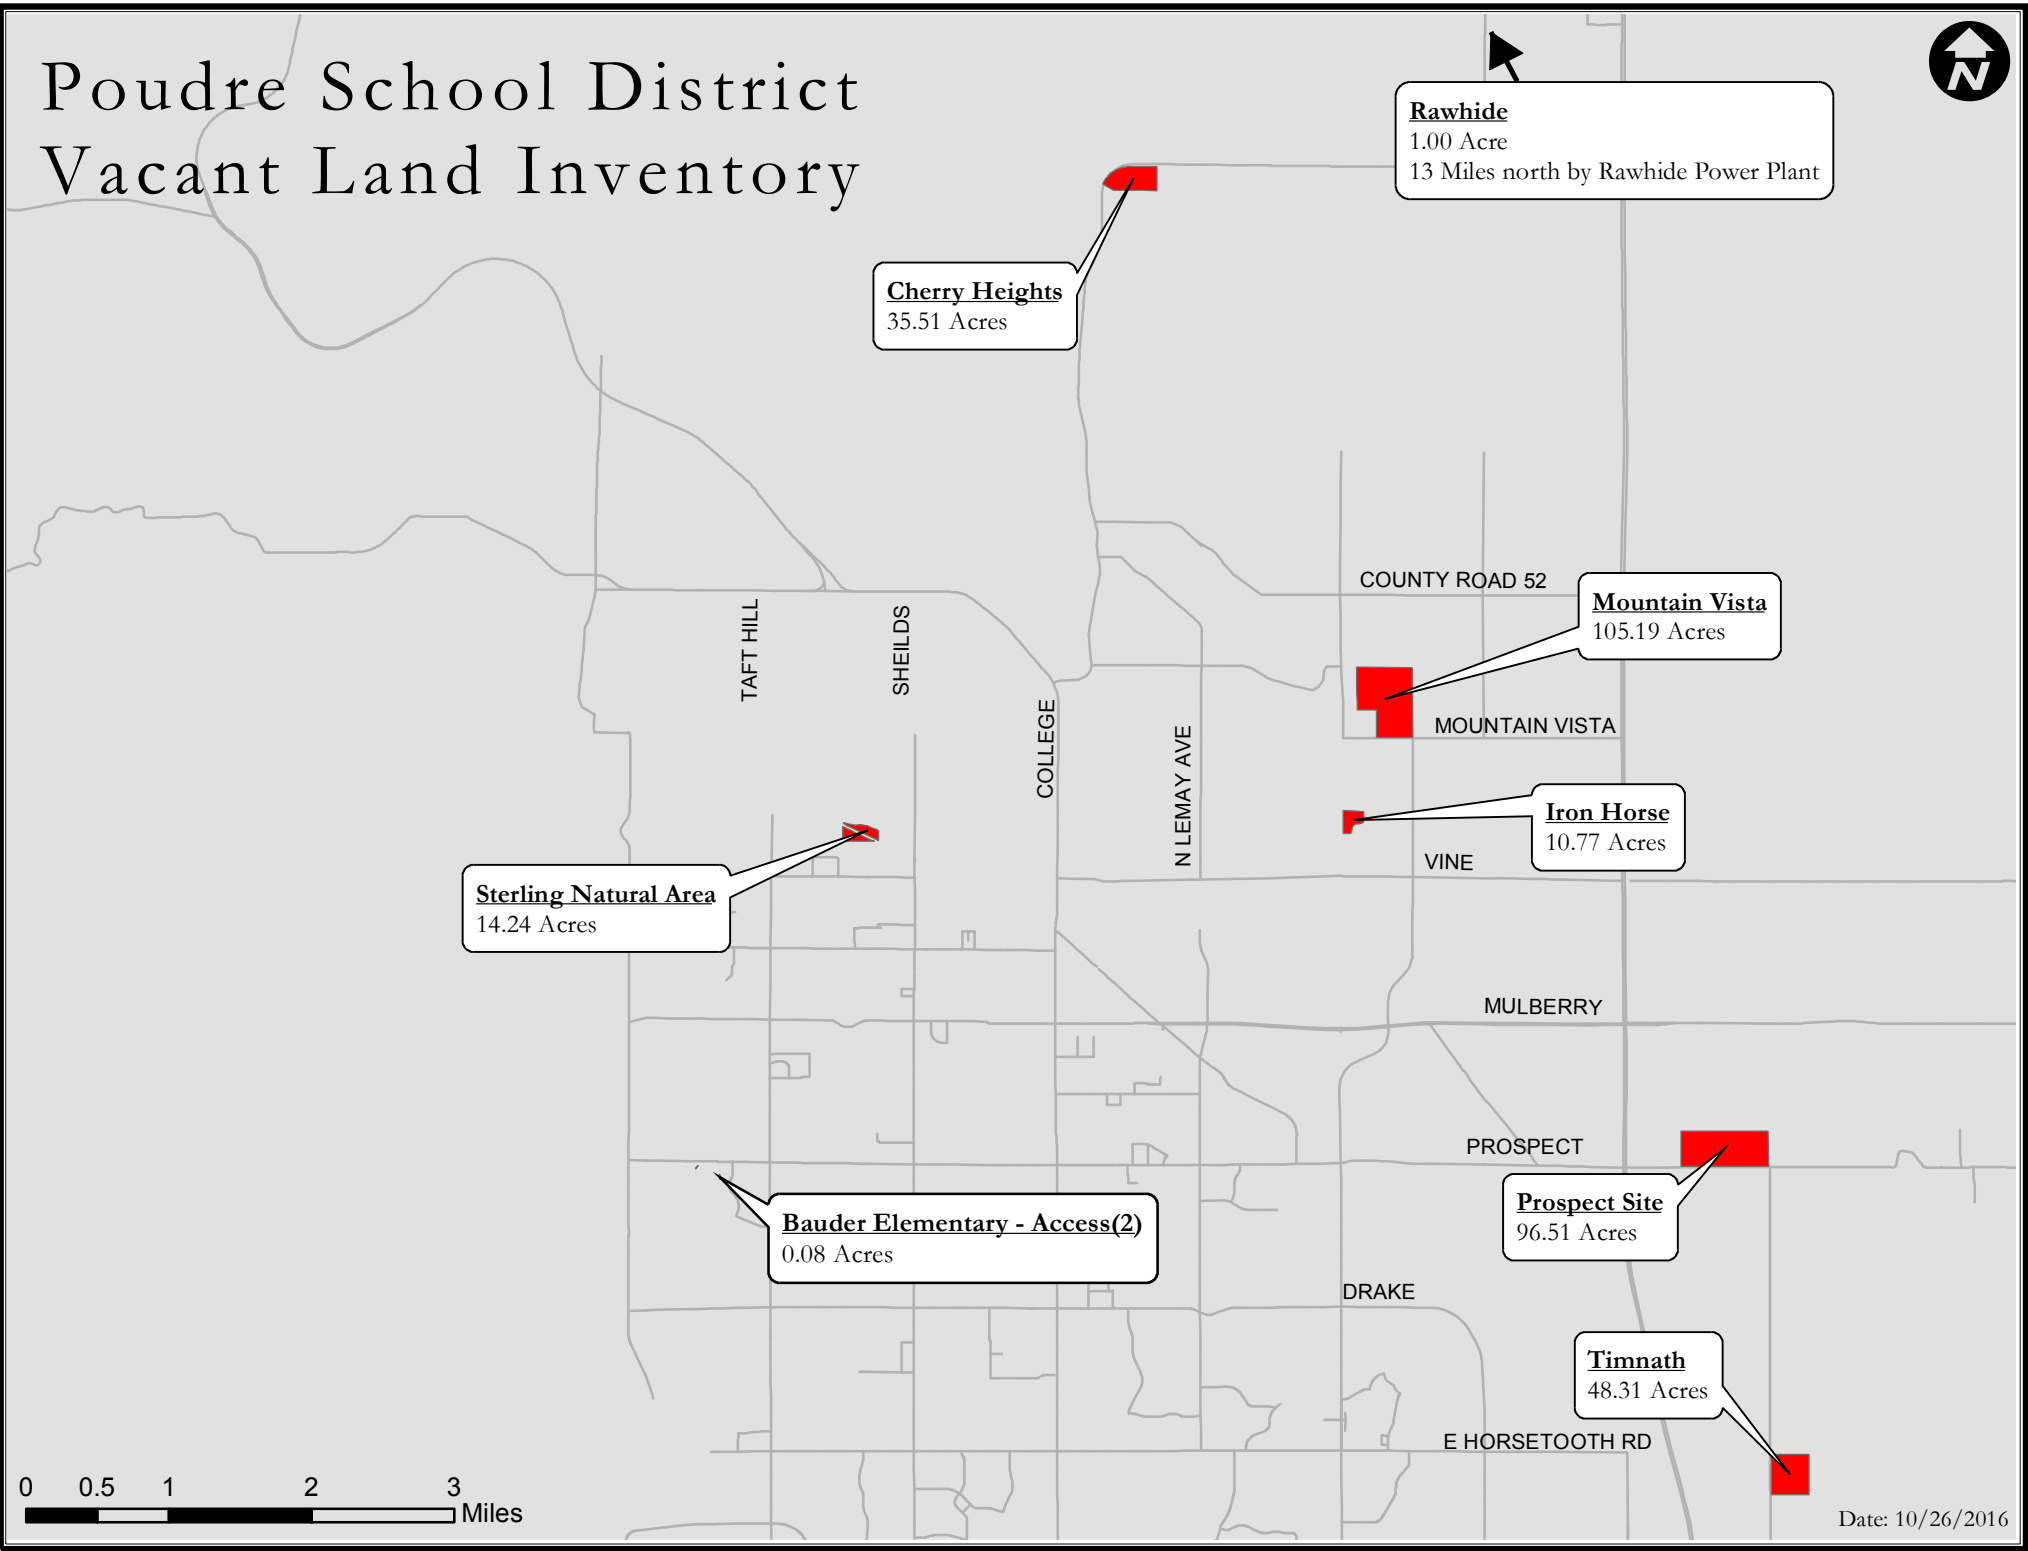

Poudre School District Vacant Land Inventory

Rawhide
1.00 Acre
13 Miles north by Rawhide Power Plant

Cherry Heights
35.51 Acres

Sterling Natural Area
14.24 Acres

Mountain Vista
105.19 Acres

Iron Horse
10.77 Acres

Bauder Elementary - Access(2)
0.08 Acres

Prospect Site
96.51 Acres

Timnath
48.31 Acres