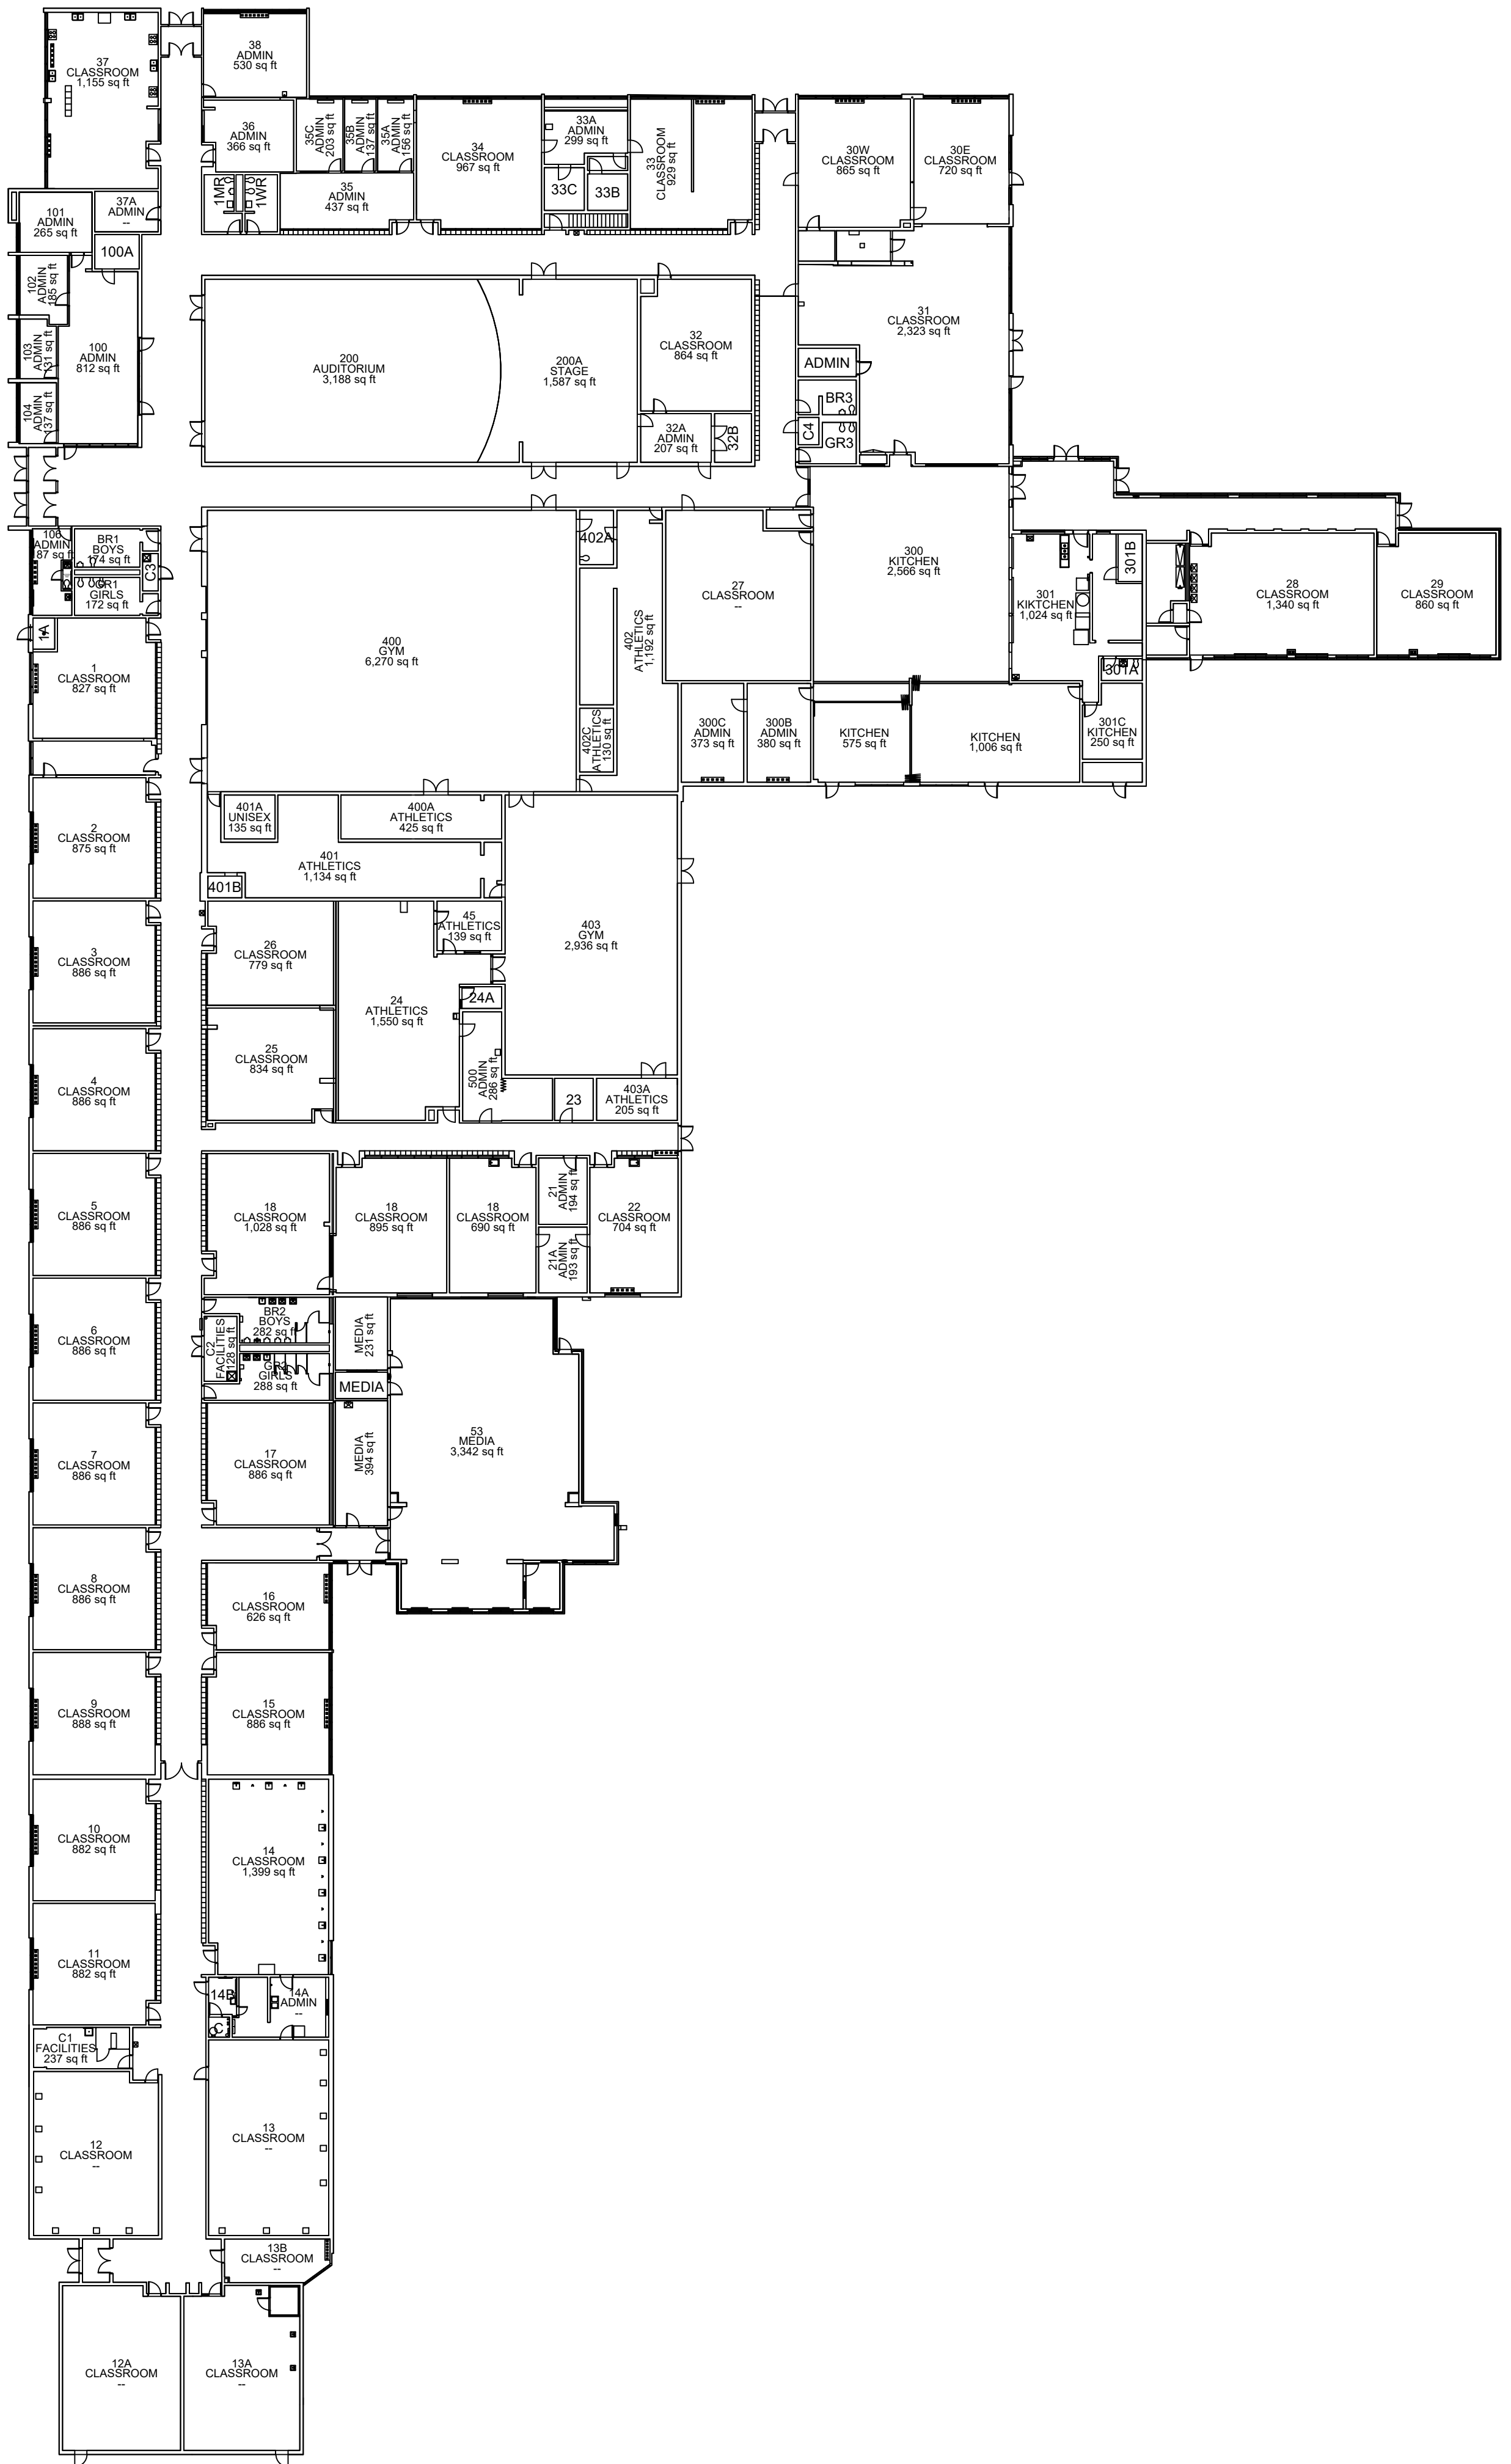

MAIN ENTRANCE

2445 LaPorte Avenue
Fort Collins, Colorado
80521
P: (970) 490-3333

LESHER MIDDLE SCHOOL

1400 Stover Street
Fort Collins, CO 80524

SHEET DESCRIPTION
LESHER MIDDLE
SCHOOL

TYPE: FLOORPLAN
DRAWING BY: DRK
DATE: 2020/05/22