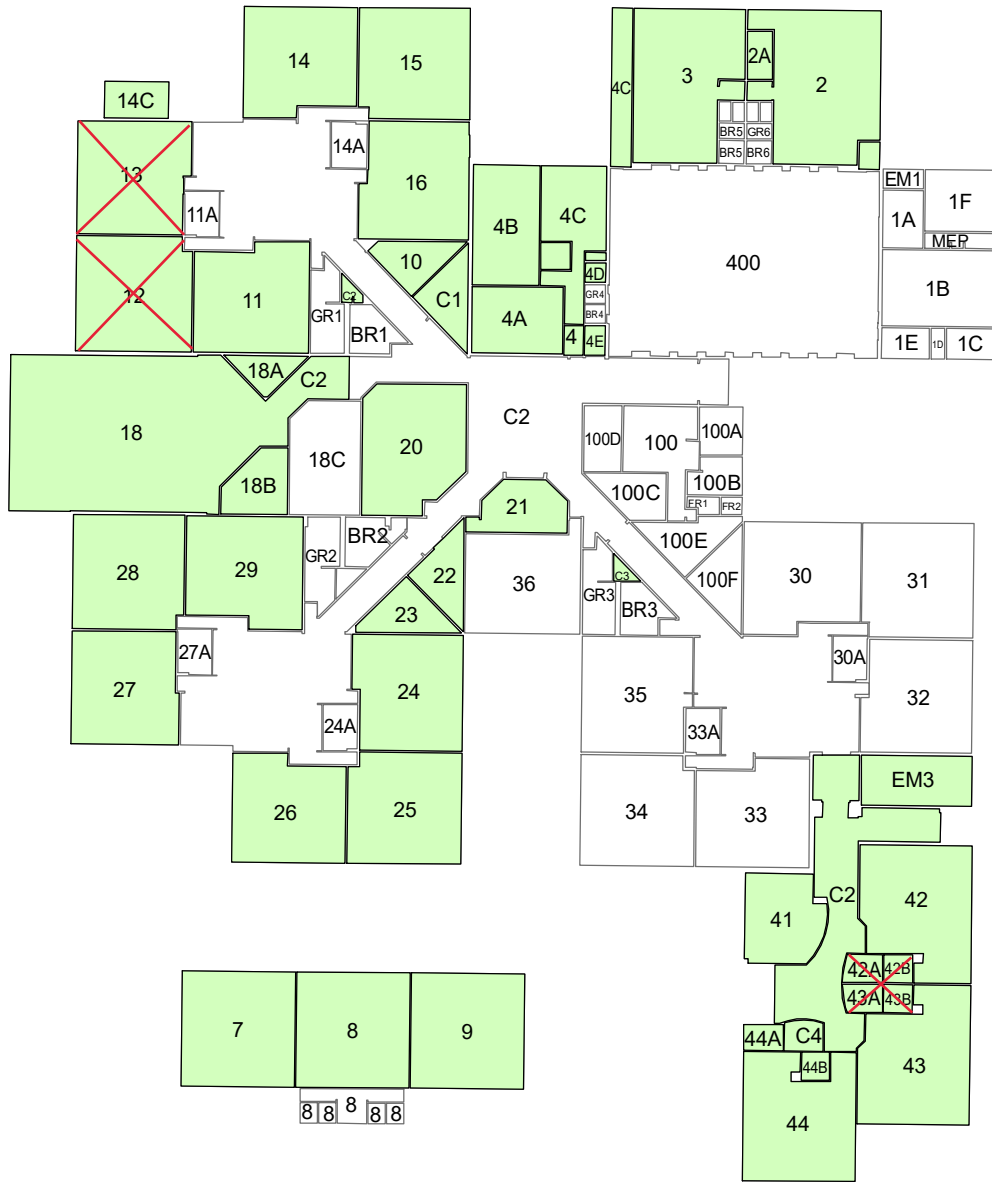

Delete Scope of work for Room 12, 13, 42A, 42B, 43A and 43B. Existing Flooring to remain

Irish Elementary - Carpet Installation Exhibit

Irish - Carpet Installation : 28,562 Square Feet

PLANNING

Date: 20211110