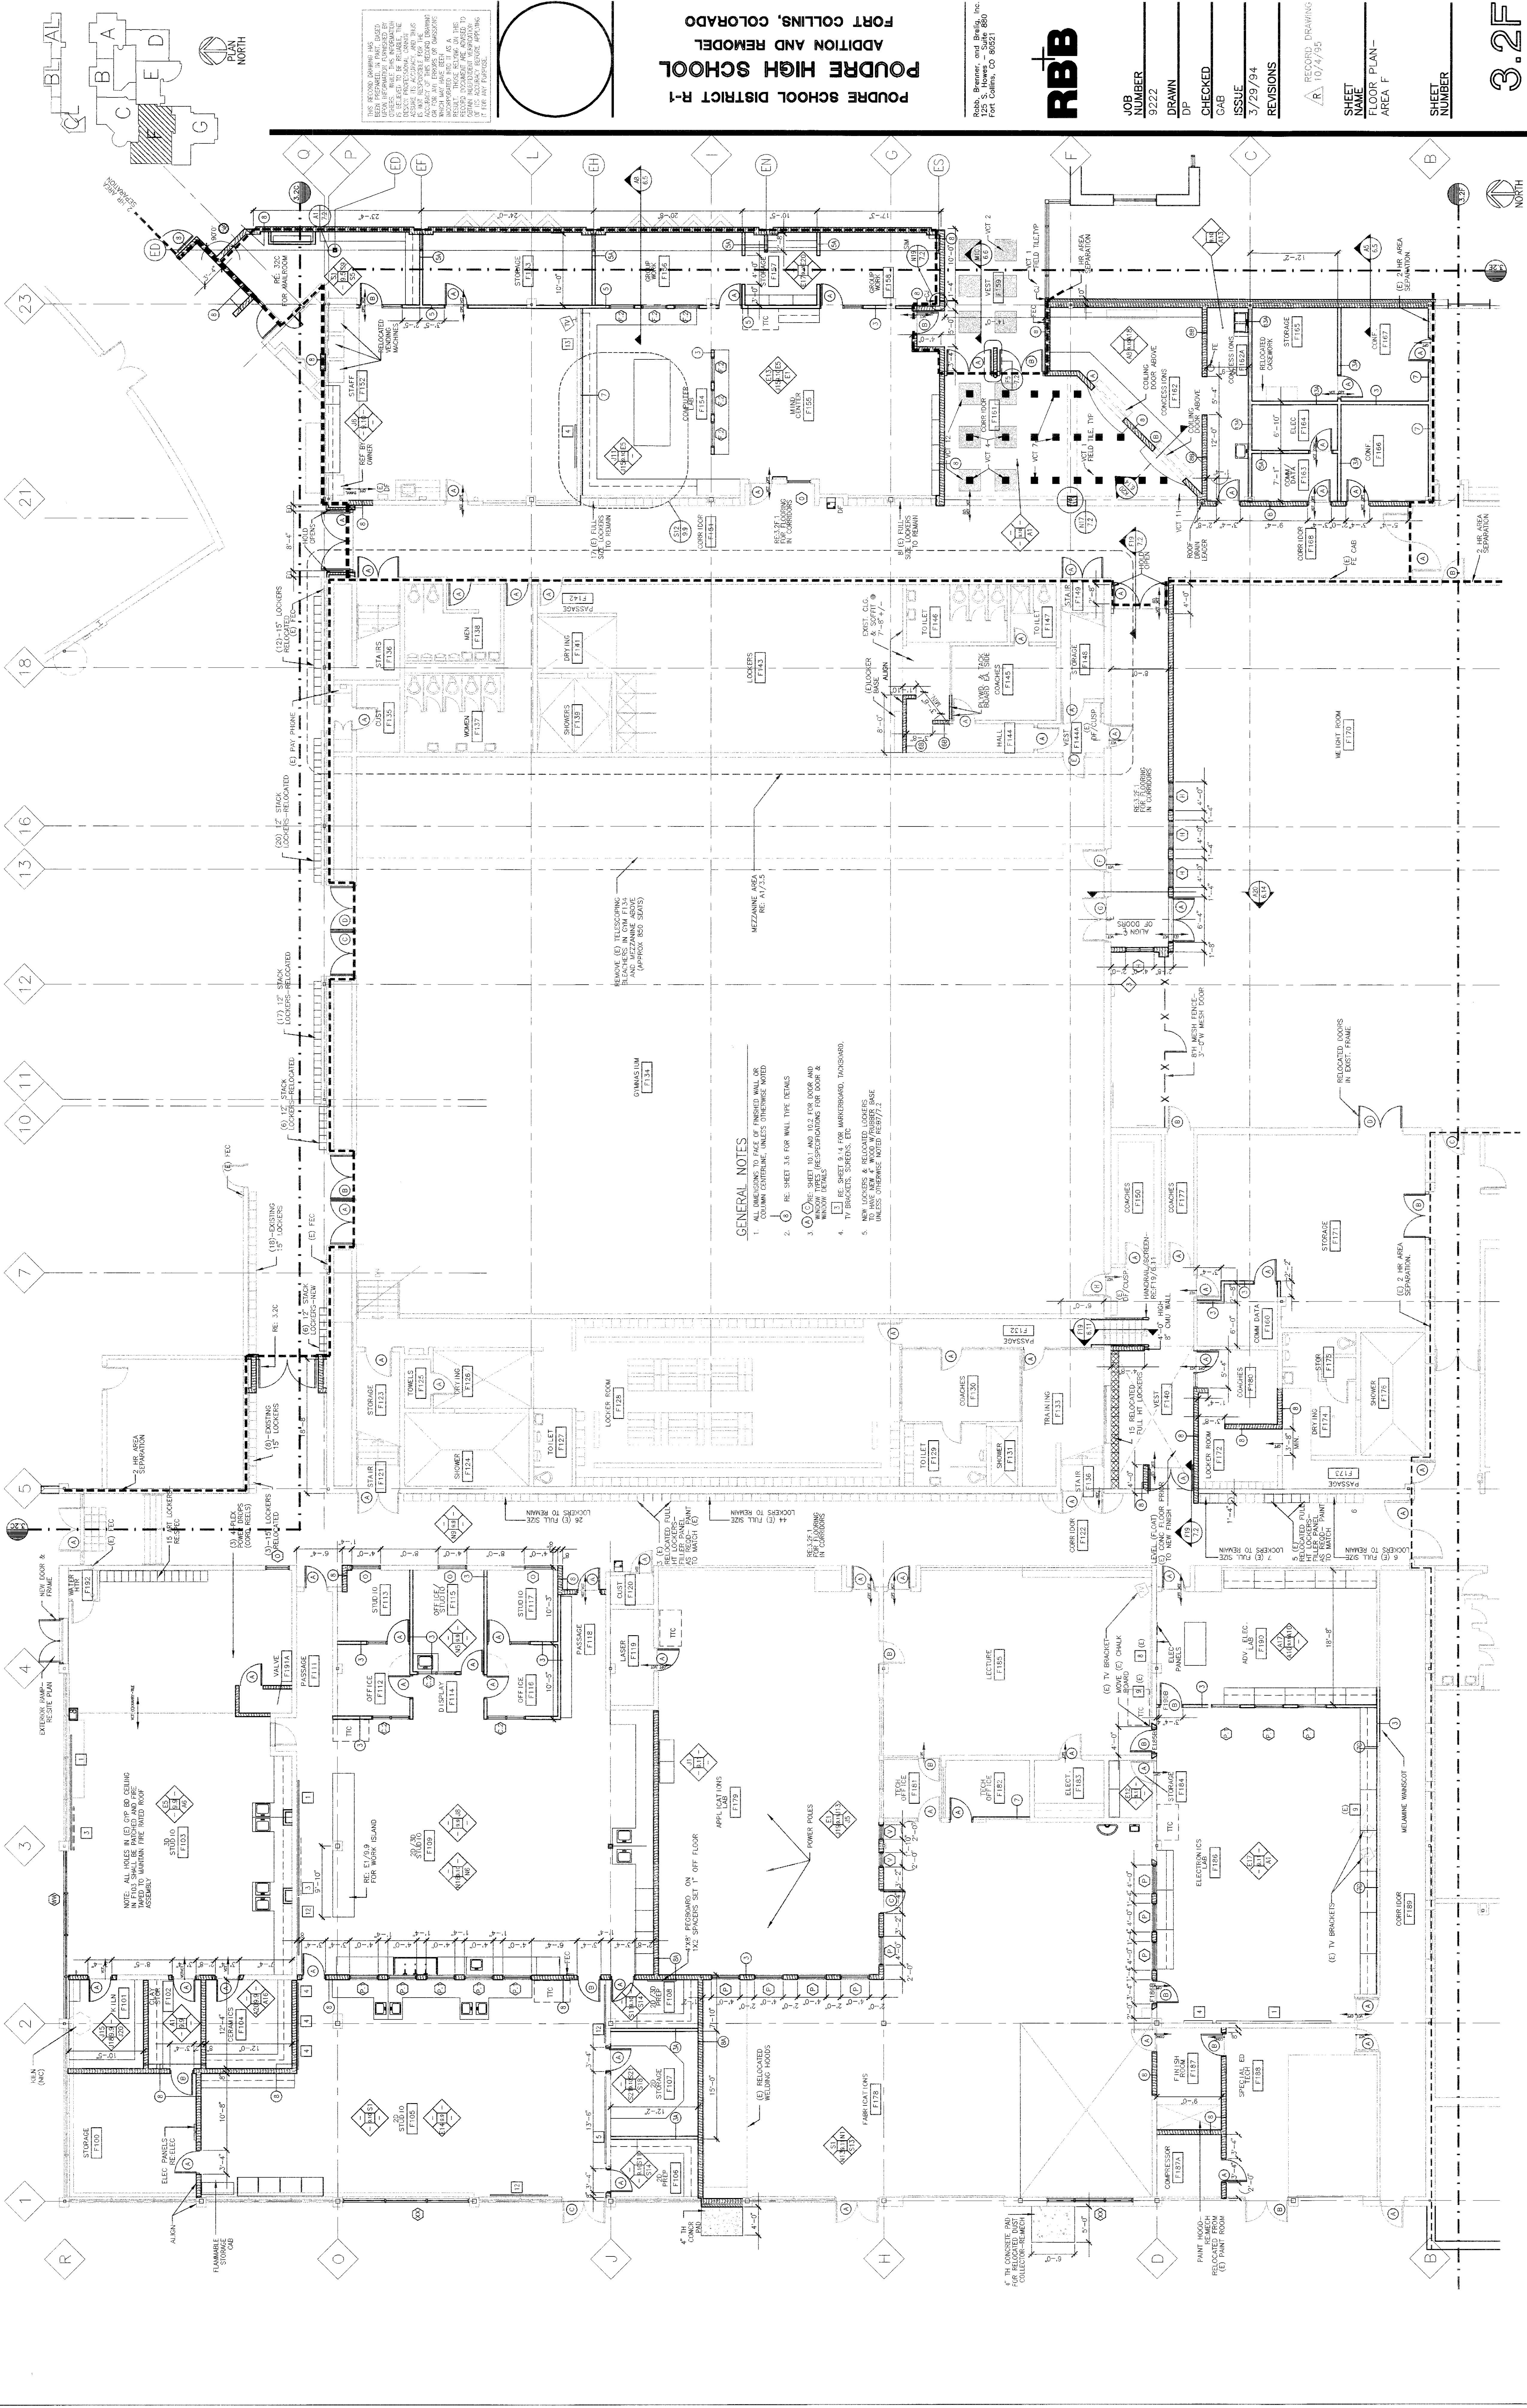

POUDRE HIGH SCHOOL
ADDITION AND REMODEL
FORT COLLINS, COLORADO

GENERAL NOTES