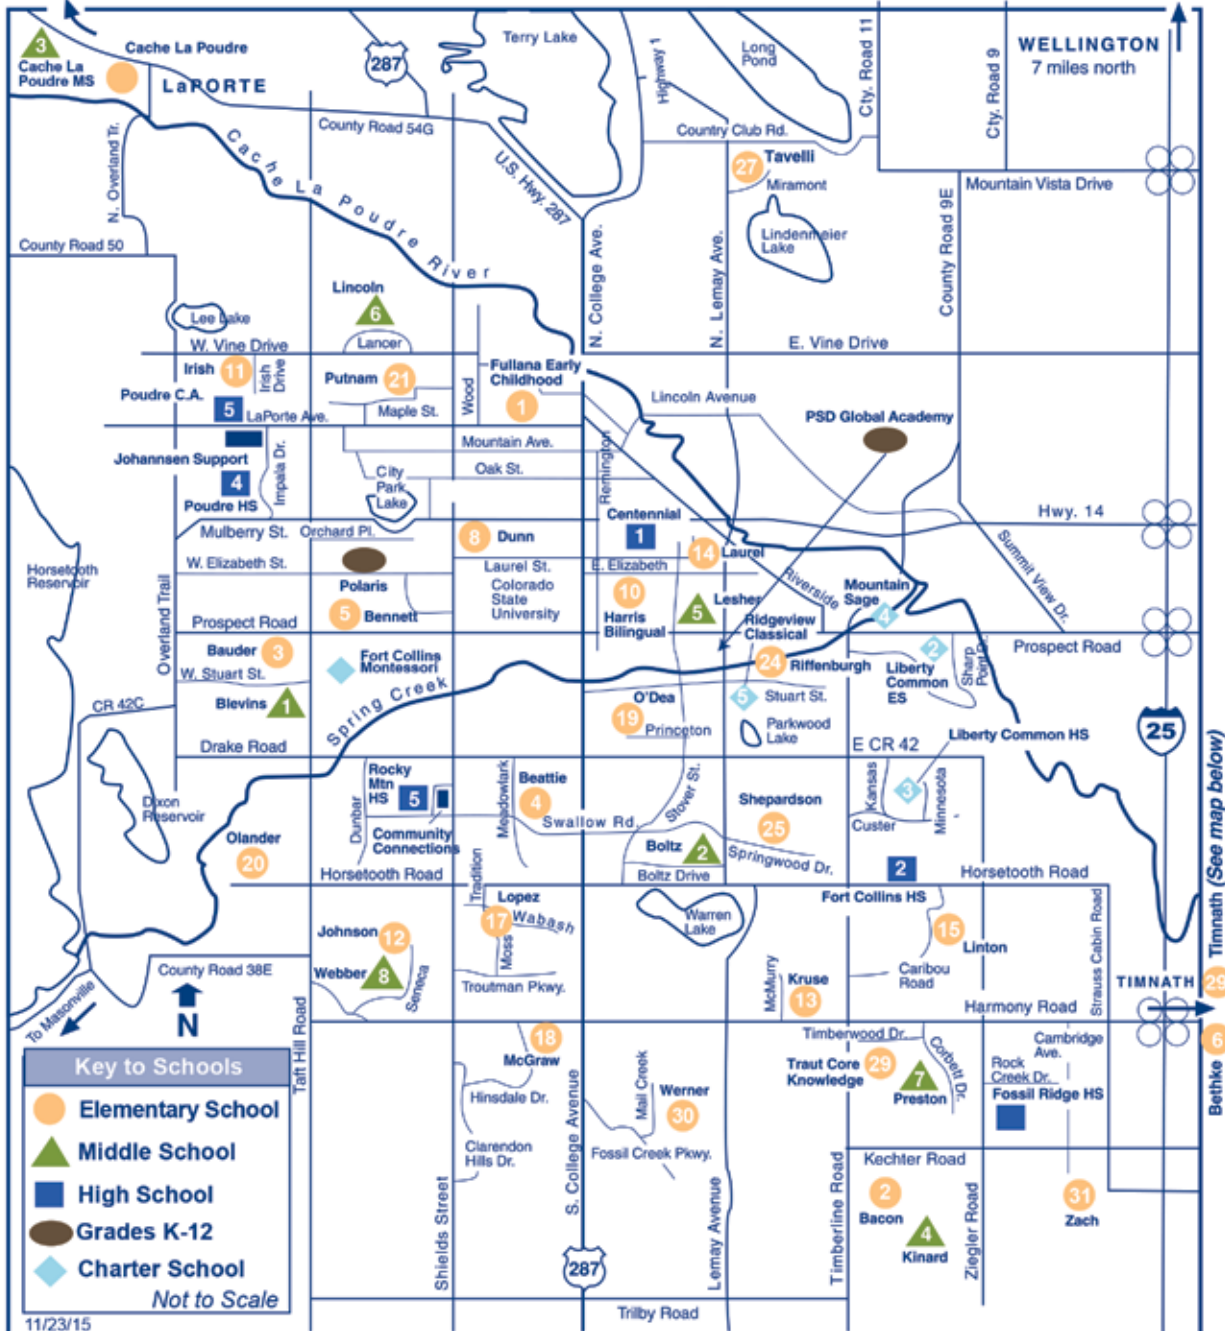

**Mountain Schools**

See driving directions below

- 16 Livermore, LIVERMORE
- 22 Red Feather, RED FEATHER LAKES
- 26 Stove Prairie, BELLVUE

**Wellington Schools**

See map below

- 9 Wellington
- 9 Eyestone
- 23 Rice

**Mountain Schools (From Fort Collins)**

**Livermore:** Take US-287 N to Laramie, WY (Laporte Bypass); go 16.5 miles to Livermore. Turn left on Red Feather Lakes Road (CR 74E); school is on the right.

**Red Feather:** Take US-287 N to Laramie, WY (Laporte Bypass); go 16.5 miles to Livermore. Turn left on Red Feather Lakes Road (CR 74E); continue 24 miles; turn slight right onto CR 73C (Creedmore Lakes Road); go .5 miles to school site.

**Stove Prairie:** Take US-287 N, stay straight to go onto CR-54G/Old US 287. Turn left on CR-52E/Rist Canyon Road. Go 13.2 miles to school site.

**Wellington Schools**

**Timnath Schools**

## Middle Schools

- 1 Blevins.....488-4000
- 2 Boltz .....472-3700
- 3 Cache La Poudre,  
IB World School .....488-7400
- 4 Kinard Core Knowledge .....488-5400
- 5 Leshner, IB World School .....472-3800
- 6 Lincoln, IB World School.....488-5700
- 7 Preston .....488-7300
- 8 Webber .....488-7800
- 9 Wellington .....488-6600